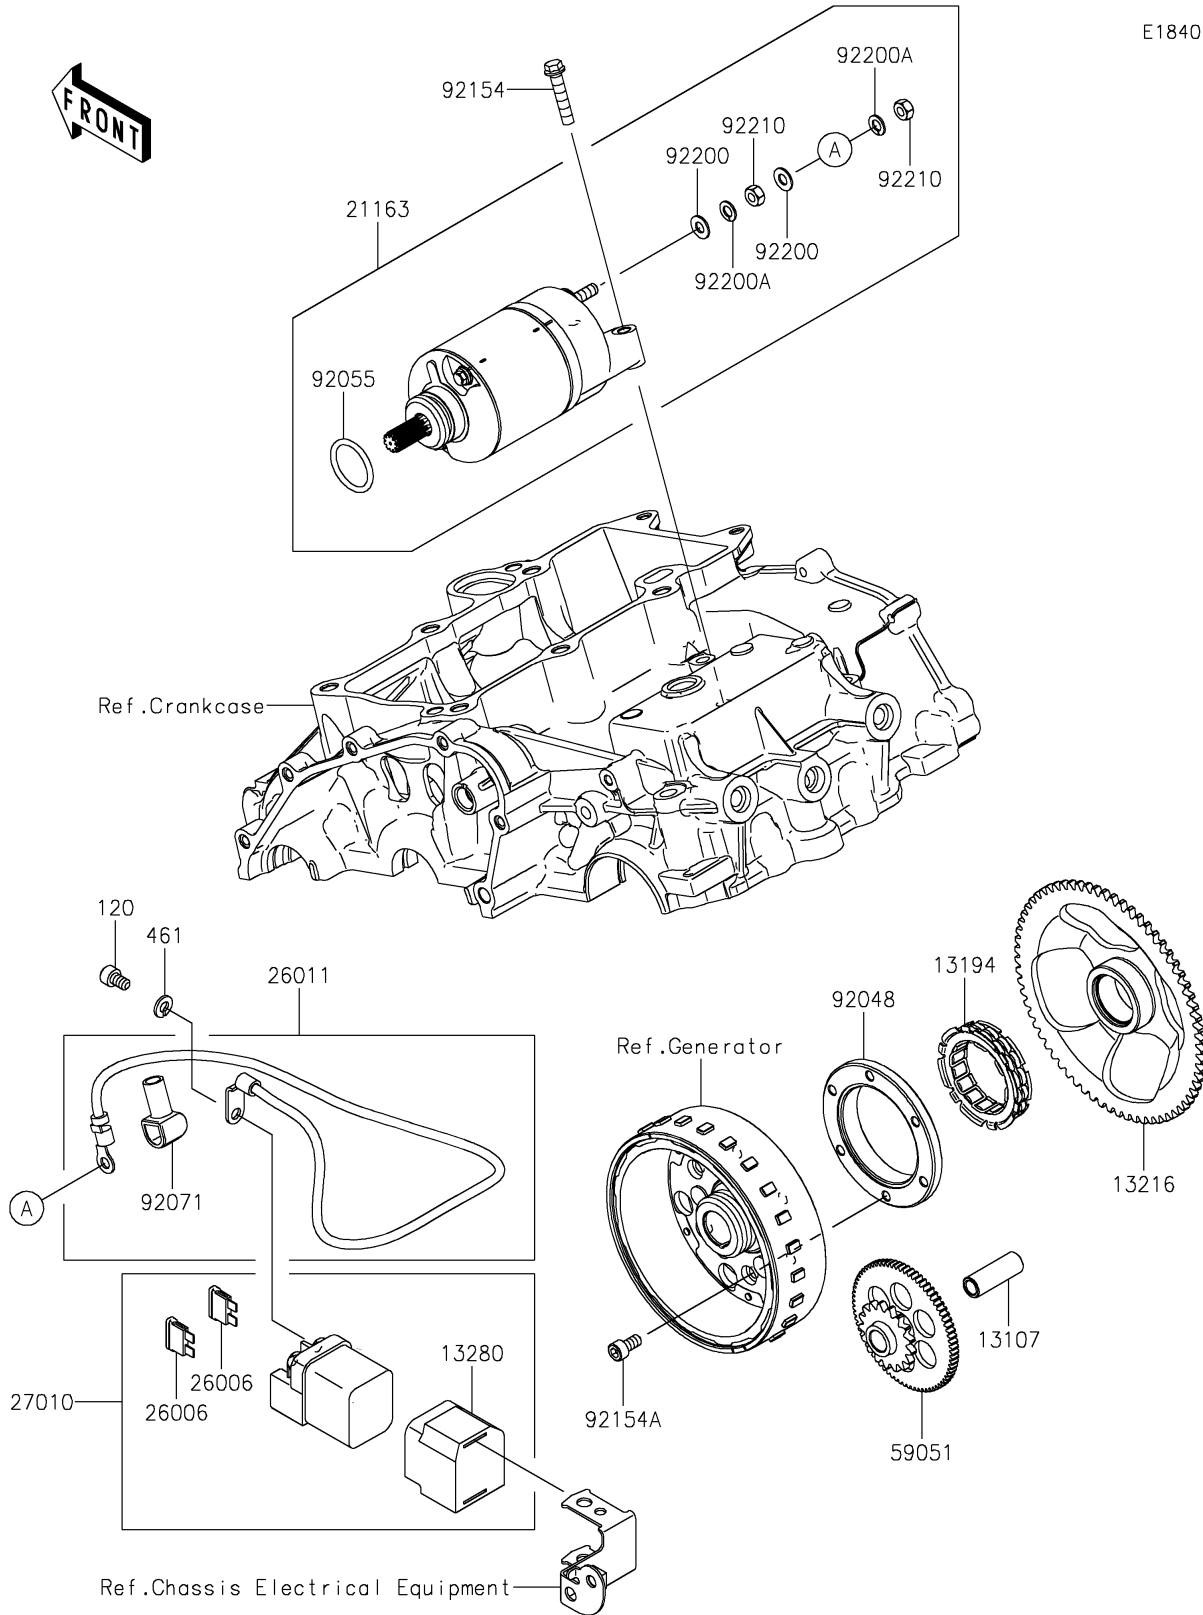

2022 NINJA® 400 PARTS DIAGRAM

Starter Motor

E1840

2022 NINJA® 400 PARTS LIST

Starter Motor

ITEM NAME	PART NUMBER	QUANTITY
SHAFT,IDLER (Ref # 13107)	13107-0861	1
CLUTCH-ONEWAY (Ref # 13194)	13194-1096	1
GEAR-COMP,ONEWAY CLUTCH,67T (Ref # 13216)	13216-0895	1
HOLDER (Ref # 13280)	13280-0301	1
STARTER-ELECTRIC (Ref # 21163)	21163-0782	1
FUSE,BLADE,30A,GREEN (Ref # 26006)	26006-1006	2
WIRE-LEAD,STARTER (Ref # 26011)	26011-1867	1
SWITCH,MAGNETIC (Ref # 27010)	27010-0099	1
GEAR-SPUR,IDLER (Ref # 59051)	59051-0799	1
RACE (Ref # 92048)	92048-0024	1
RING-O (Ref # 92055)	92055-0822	1
GROMMET (Ref # 92071)	92071-0787	1
BOLT,FLANGED,6X30 (Ref # 92154)	92154-1773	2
BOLT,SOCKET,6X12 (Ref # 92154A)	92154-1889	6
WASHER (Ref # 92200)	92200-1678	2
WASHER (Ref # 92200A)	92200-1679	2
NUT (Ref # 92210)	92210-1664	2
BOLT-SOCKET,6X10 (Ref # 120)	120CA0610	2
WASHER-SPRING,6MM (Ref # 461)	461DA0600	2