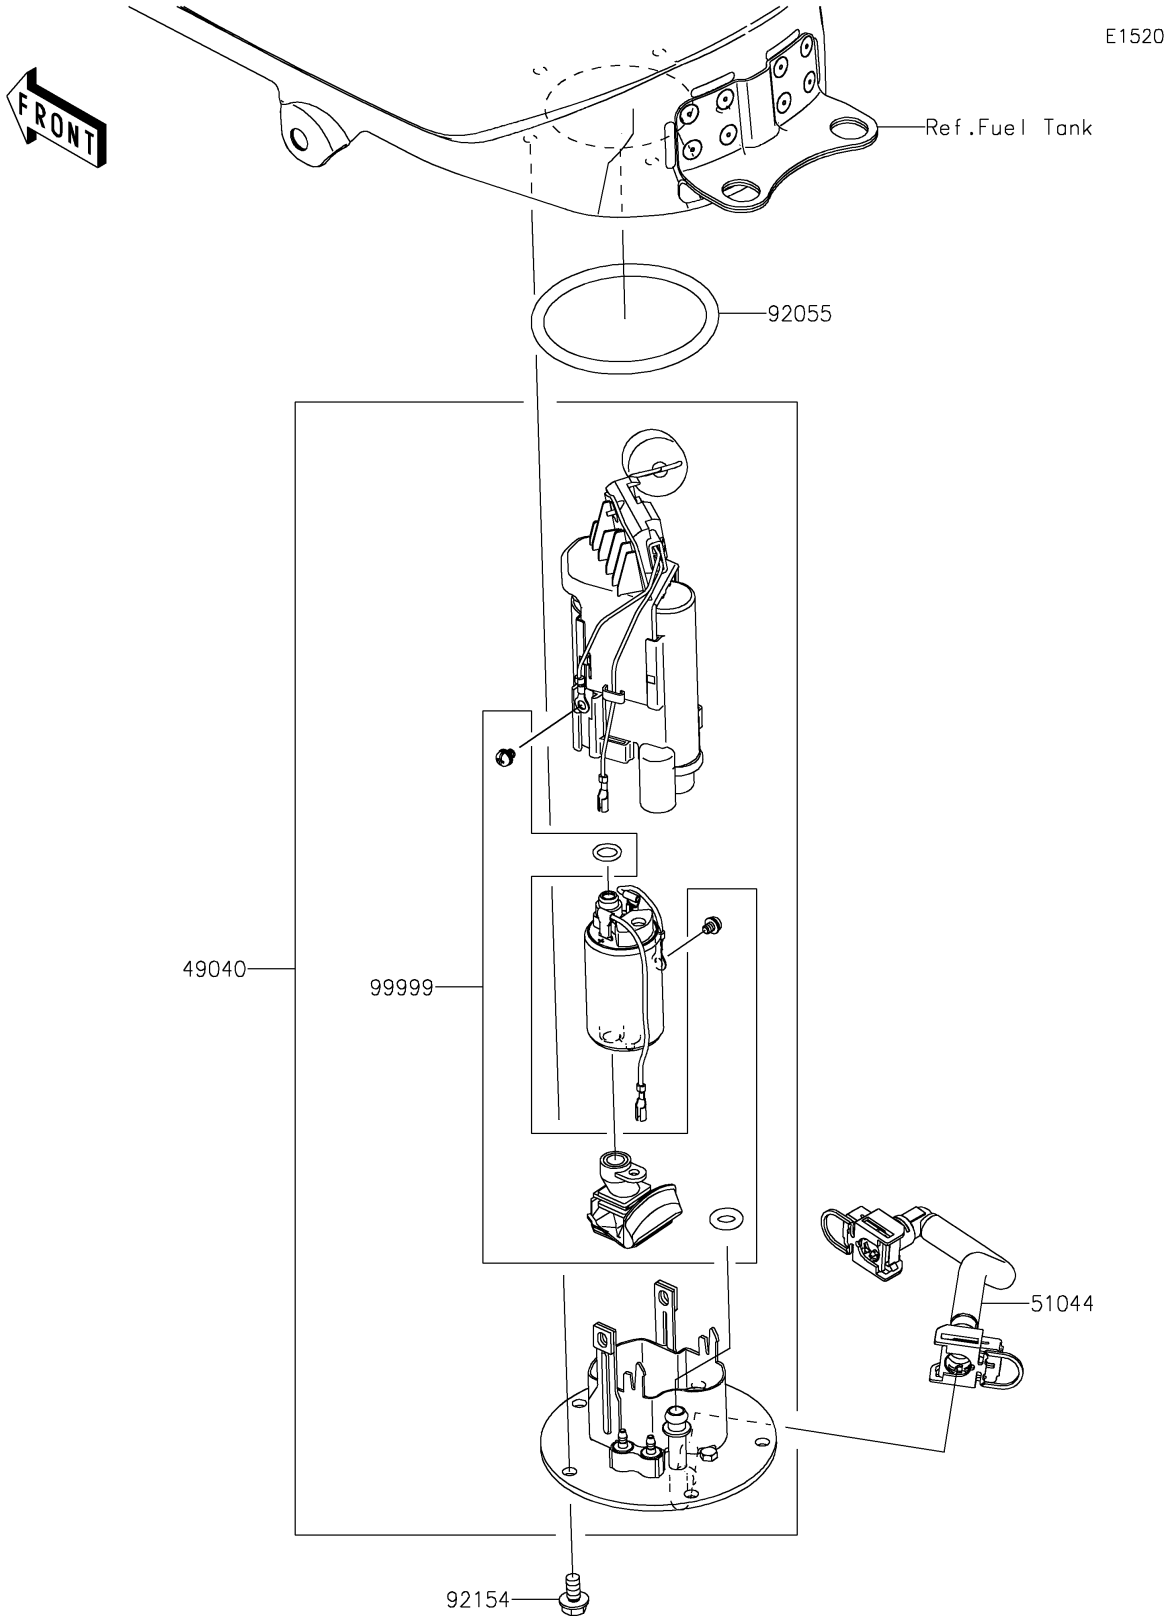

# 2022 NINJA® 400 ABS KRT EDITION PARTS DIAGRAM

Fuel Pump

## 2022 NINJA® 400 ABS KRT EDITION PARTS LIST

### Fuel Pump

ITEM NAME	PART NUMBER	QUANTITY
PUMP-FUEL (Ref # 49040)	49040-0763	1
TUBE-ASSY,FUEL (Ref # 51044)	51044-0843	1
RING-O,74.6X5.7 (Ref # 92055)	92055-0728	1
BOLT,FLANGED,6X12 (Ref # 92154)	92154-2335	5
KIT,FUEL FILTER (Ref # 99999)	99999-0525	1