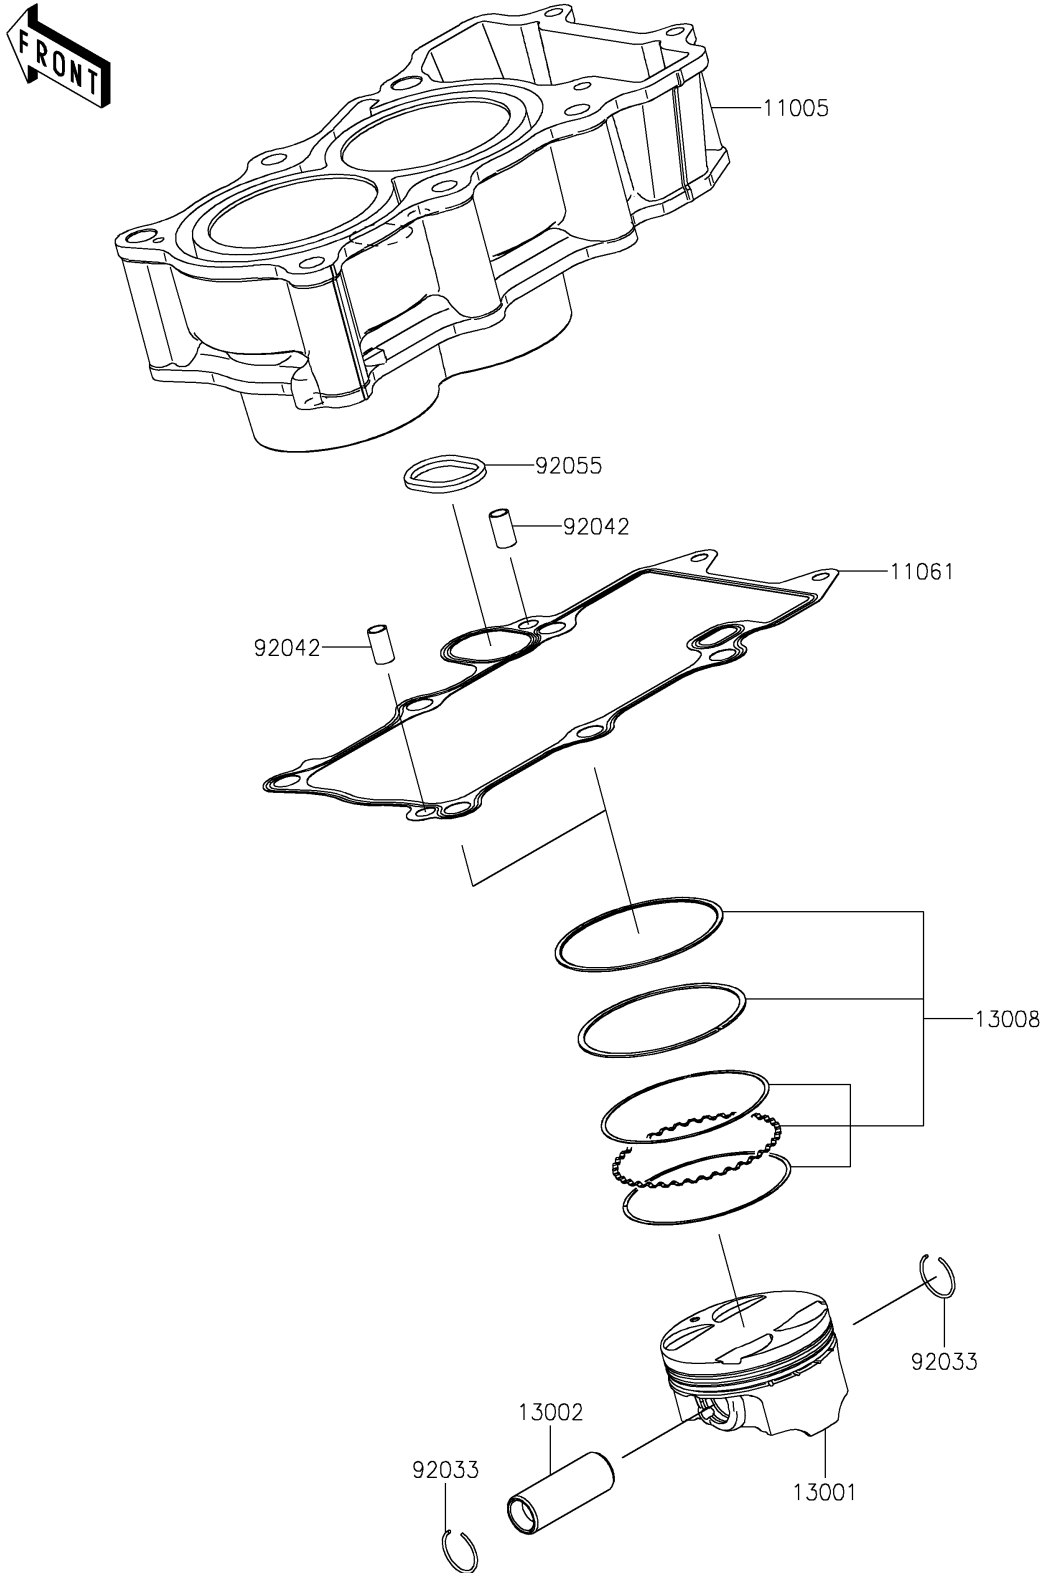

2022 Ninja® 400 ABS PARTS DIAGRAM

Cylinder/Piston(s)

E1120

2022 Ninja® 400 ABS PARTS LIST

Cylinder/Piston(s)

ITEM NAME	PART NUMBER	QUANTITY
CYLINDER-ENGINE (Ref # 11005)	11005-0668	1
GASKET,CYLINDER BASE (Ref # 11061)	11061-1247	1
PISTON-ENGINE (Ref # 13001)	13001-0790	2
PIN-PISTON (Ref # 13002)	13002-0050	2
RING-SET-PISTON (Ref # 13008)	13008-0576	2
RING-SNAP (Ref # 92033)	92033-1054	4
PIN,DOWEL,6.3X8X14 (Ref # 92042)	92042-007	2
RING-O (Ref # 92055)	92055-0888	1