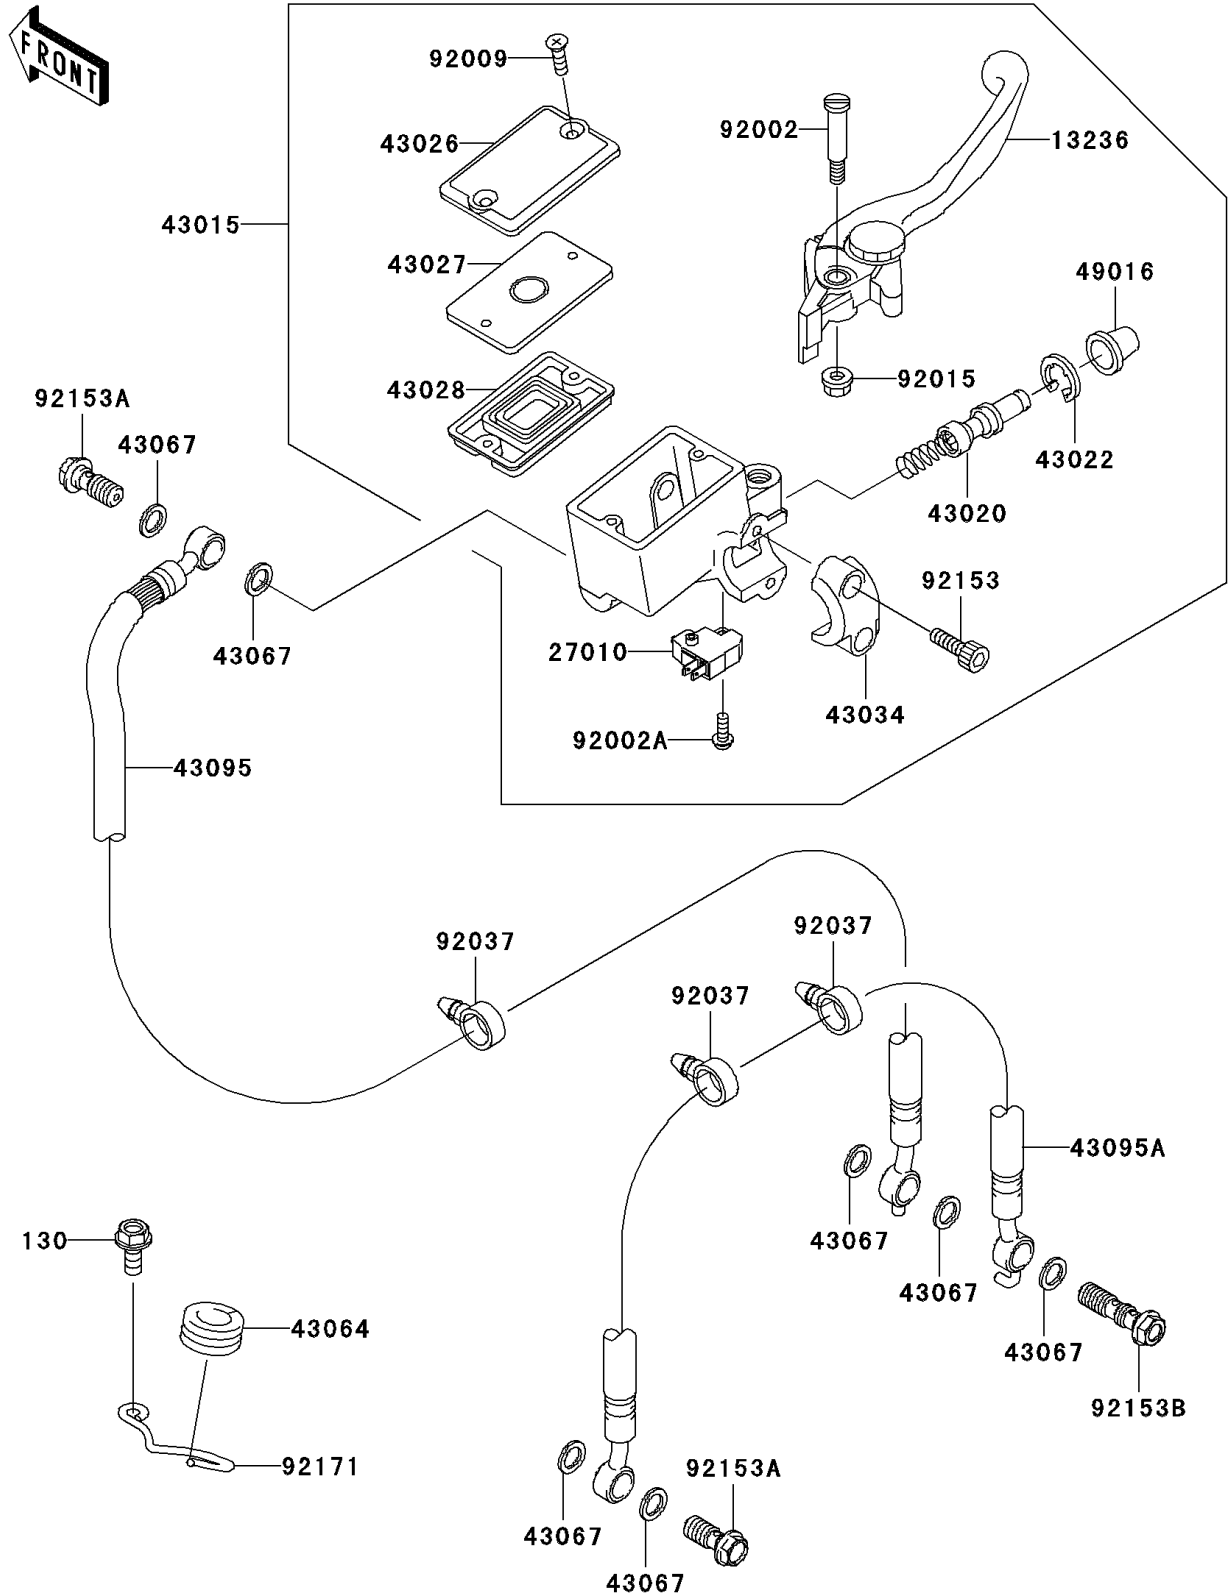

2005 Z1000 PARTS DIAGRAM

Front Master Cylinder

F2291

2005 Z1000 PARTS LIST

Front Master Cylinder

ITEM NAME	PART NUMBER	QUANTITY
BOLT-FLANGED (Ref # 130)	130L0614	1
LEVER-COMP,FRONT BRAKE (Ref # 13236)	13236-1337	1
SWITCH,BRAKE (Ref # 27010)	27010-0025	1
CYLINDER-ASSY-MASTER,FR (Ref # 43015)	43015-0011	1
PISTON-COMP-BRAKE,FR (Ref # 43020)	43020-1054	1
STOPPER-BRAKE,PISTON (Ref # 43022)	43022-1010	1
CAP-BRAKE (Ref # 43026)	43026-1076	1
PLATE-DIAPHRAGM (Ref # 43027)	43027-1055	1
DIAPHRAGM,MASTER CYLINDER (Ref # 43028)	43028-1058	1
HOLDER-BRAKE,MASTER CYLINDER (Ref # 43034)	43034-1053	1
GROMMET,HOSE CLAMP (Ref # 43064)	43064-007	1
WASHER,10.5X15X1.5 (Ref # 43067)	43067-001	7
HOSE-BRAKE,FR (Ref # 43095)	43095-1291	1
HOSE-BRAKE,FR (Ref # 43095A)	43095-1338	1
COVER-SEAL,MASTER CYLINDER (Ref # 49016)	49016-1044	1
BOLT,LEVER SET,BLACK (Ref # 92002)	92002-1322	1
BOLT,SCREW,4X12 (Ref # 92002A)	92002-1323	1
SCREW,4MM (Ref # 92009)	92009-1458	2
NUT,FLANGED,6MM,BLACK (Ref # 92015)	92015-1233	1
CLAMP,HOSE (Ref # 92037)	92037-1827	3
BOLT,SOCKET,6X20 (Ref # 92153)	92153-0417	2
BOLT,OIL,L=23 (Ref # 92153A)	92153-0627	2
BOLT,OIL,L=37 (Ref # 92153B)	92153-0628	1
CLAMP,BRAKE HOSE (Ref # 92171)	92171-1574	1