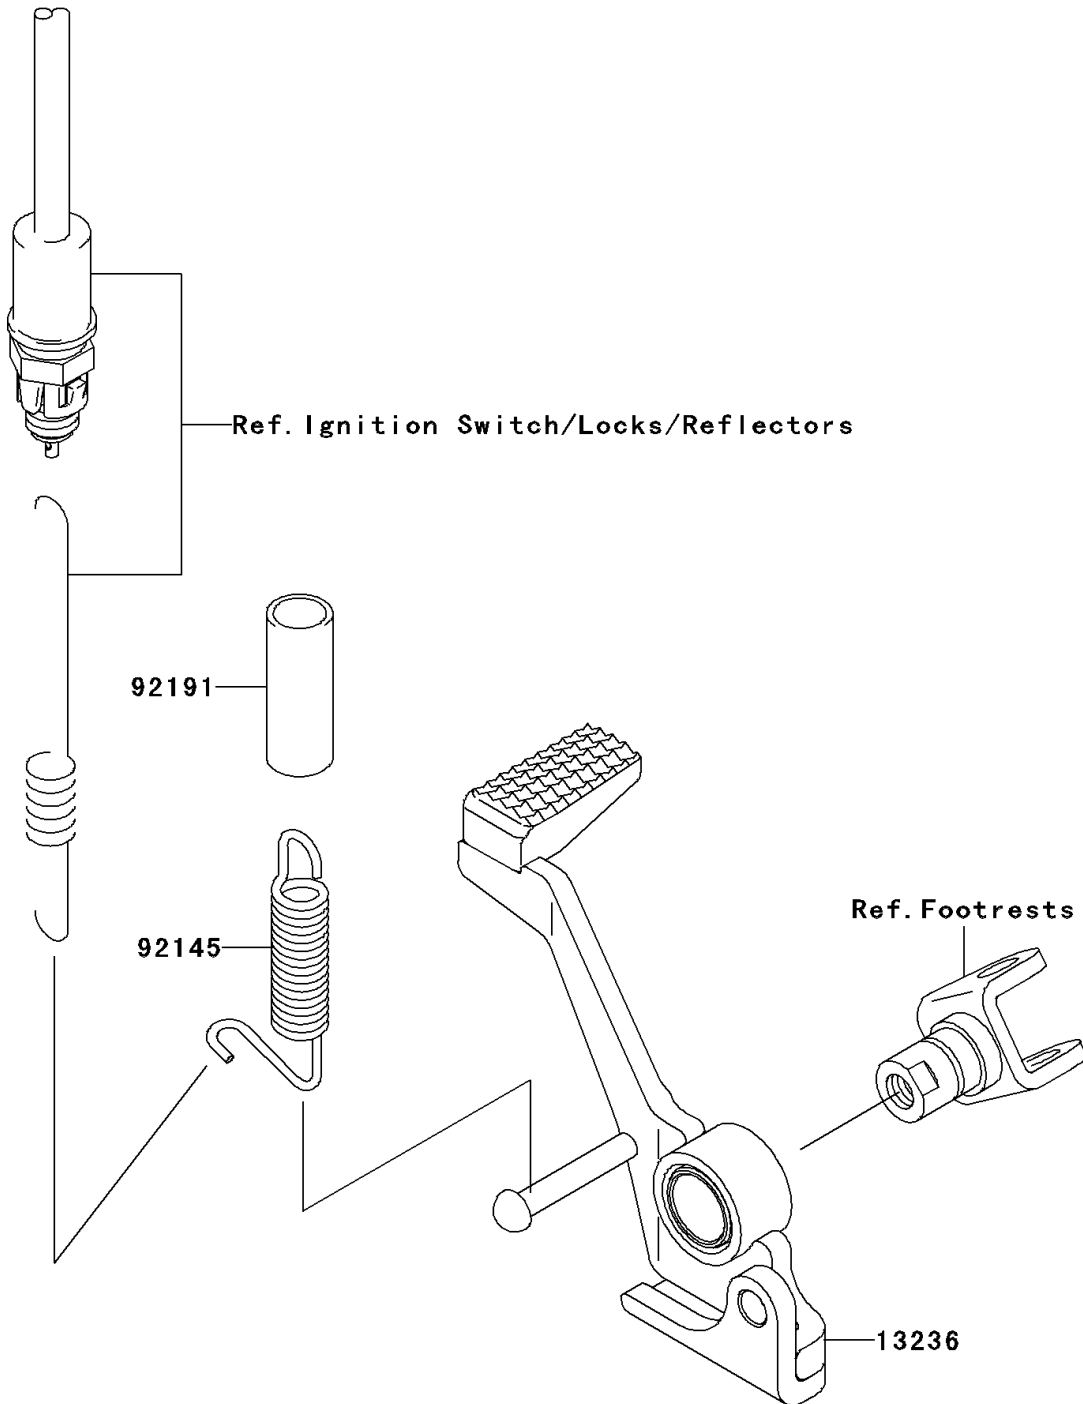

2003 Z1000 PARTS DIAGRAM

Brake Pedal/Torque Link

F2260

2003 Z1000 PARTS LIST

Brake Pedal/Torque Link

ITEM NAME	PART NUMBER	QUANTITY
LEVER-COMP,BRAKE PEDAL (Ref # 13236)	13236-1403	1
SPRING,BRAKE PEDAL RETURN (Ref # 92145)	92145-1090	1
TUBE,12X15X40 (Ref # 92191)	92191-1739	1