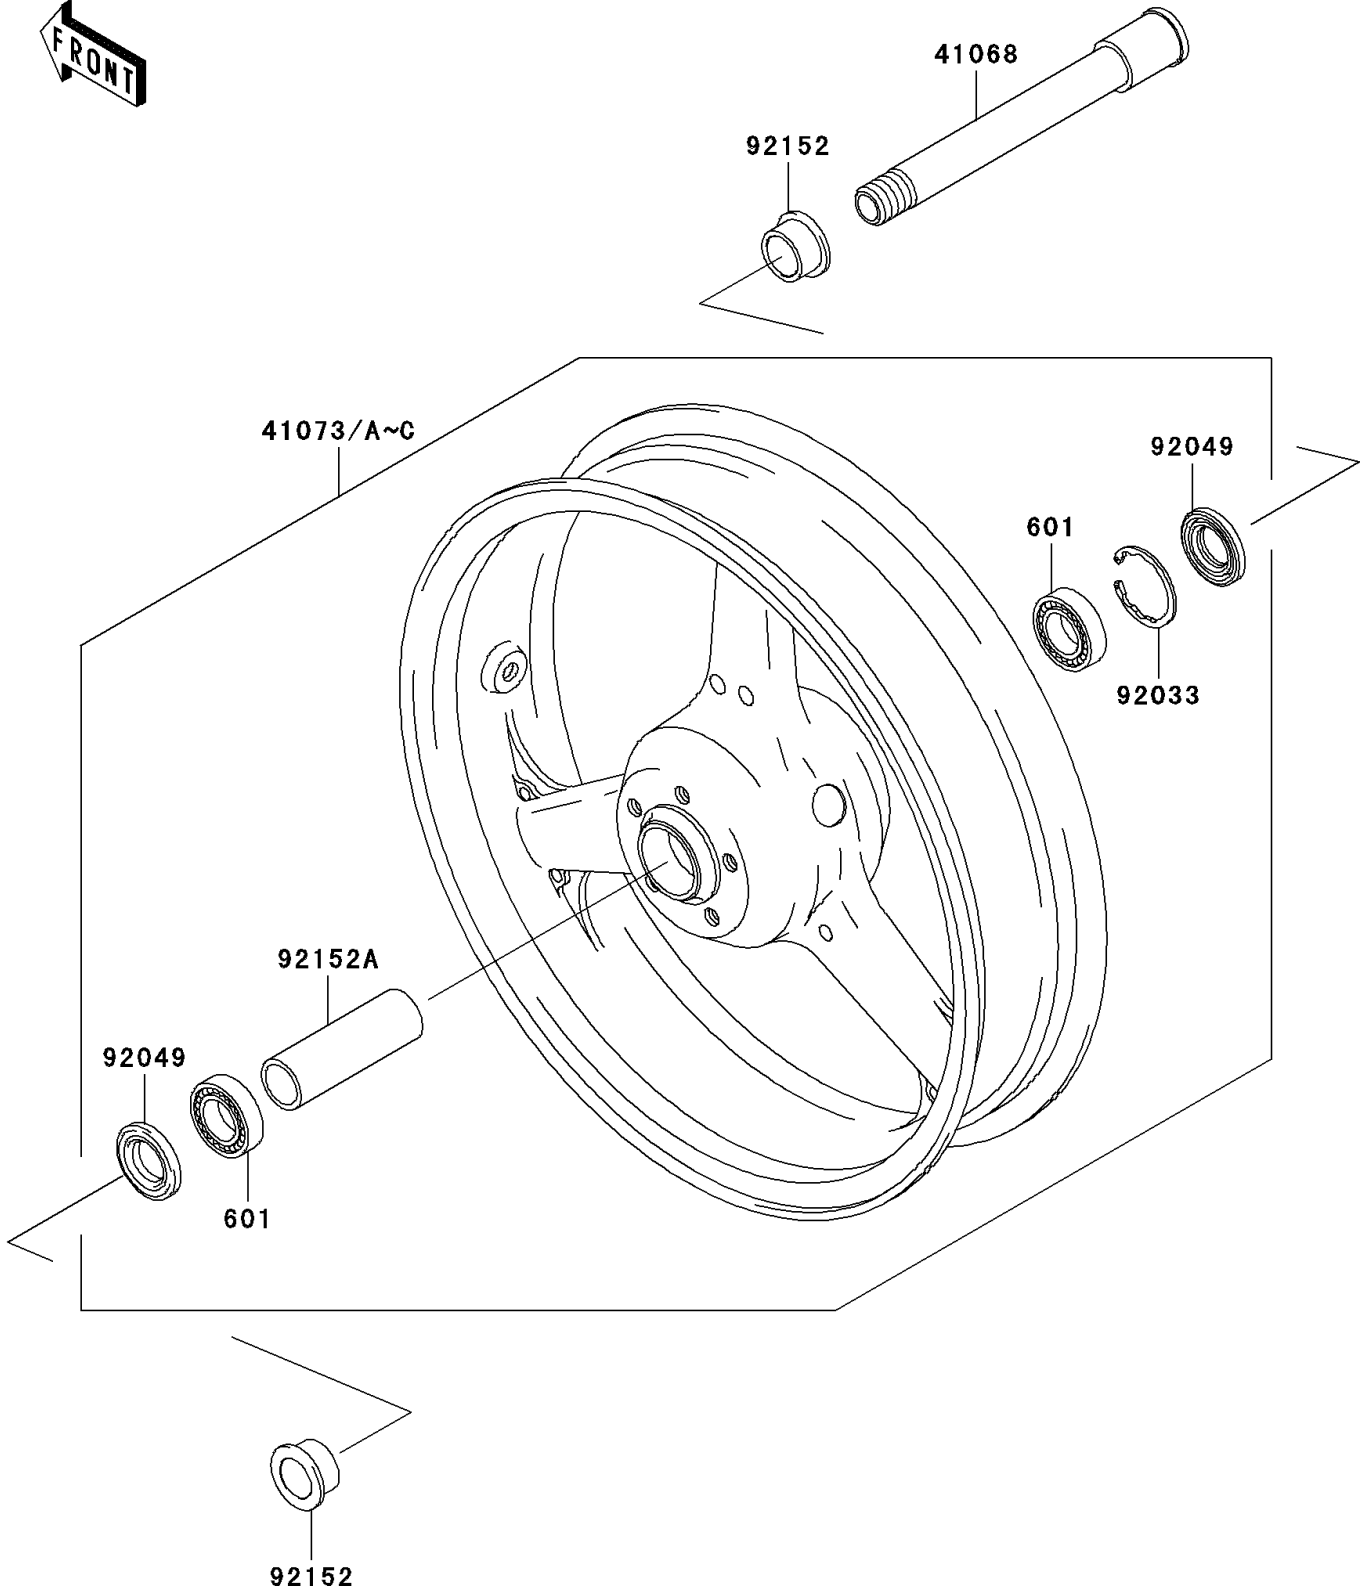

# 2005 Z1000 PARTS DIAGRAM

Front Wheel

F2230

## 2005 Z1000 PARTS LIST

### Front Wheel

ITEM NAME	PART NUMBER	QUANTITY
BEARING-BALL,#6005UU (Ref # 601)	601B6005UU	2
AXLE,FR (Ref # 41068)	41068-1463	1
WHEEL-ASSY,FR,BLACK (Ref # 41073A)	41073-0001-18	1
RING-SNAP,47MM (Ref # 92033)	92033-1042	1
SEAL-OIL,BJN 32 47 5 (Ref # 92049)	92049-1377	2
COLLAR,FR AXLE,L=19 (Ref # 92152)	92152-1078	2
COLLAR,FR HUB,L=98 (Ref # 92152A)	92152-1079	1