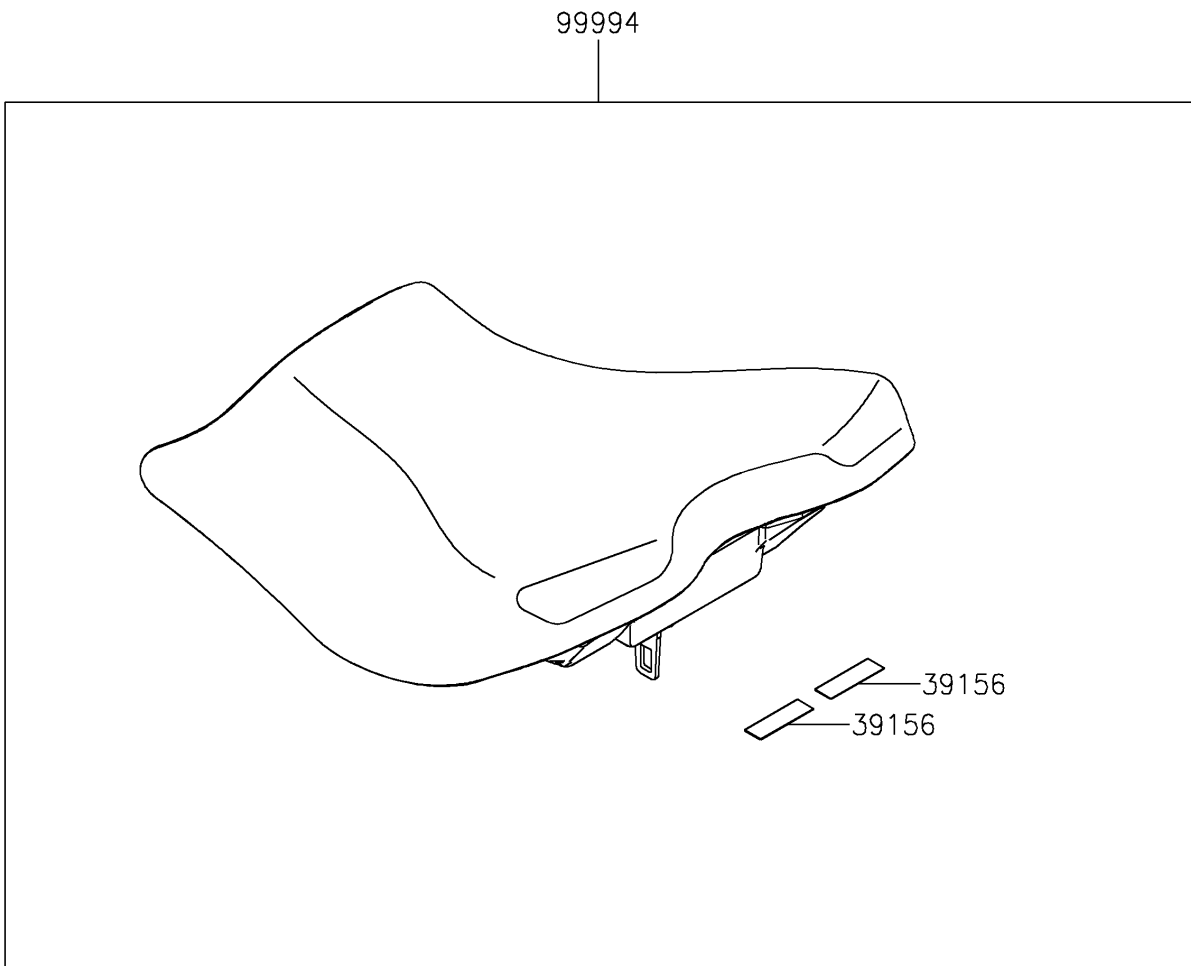

2023 Ninja® 400 PARTS DIAGRAM

Accessory(High Seat)

F2910E

2023 Ninja® 400 PARTS LIST

Accessory(High Seat)

ITEM NAME	PART NUMBER	QUANTITY
PAD,12X40 (Ref # 39156)	39156-2323	2
KIT-ACCESSORY,HIGH SEAT (Ref # 99994)	99994-1041	1