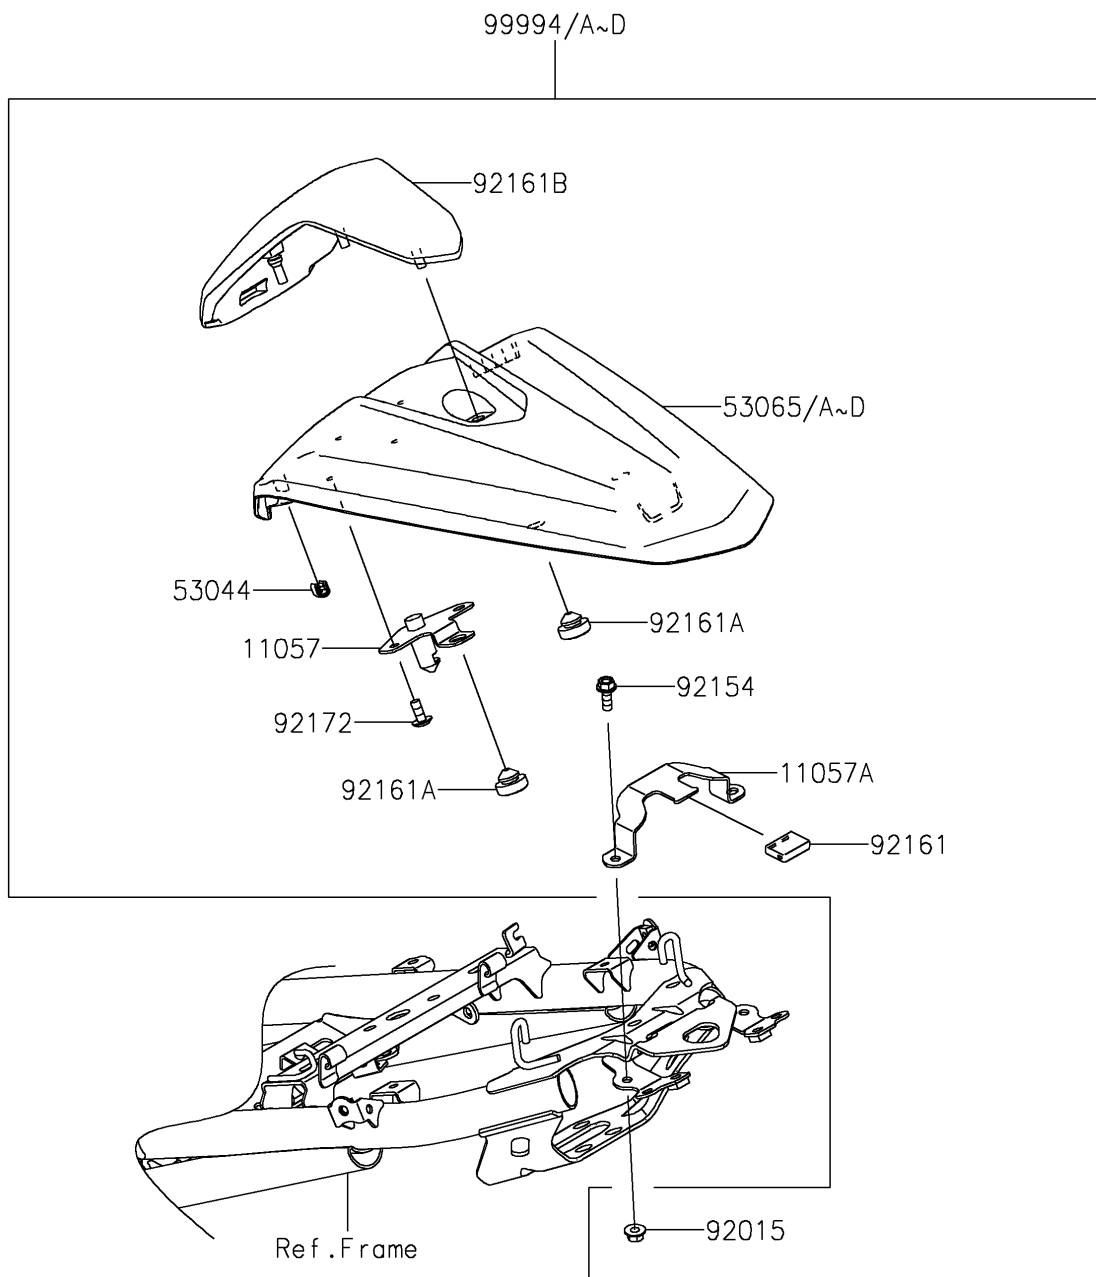

# 2023 Ninja® 400 PARTS DIAGRAM

Accessory(Pillion Seat Cover)

F2910

## 2023 Ninja® 400 PARTS LIST

Accessory(Pillion Seat Cover)

ITEM NAME	PART NUMBER	QUANTITY
BRACKET,COVER FIX (Ref # 11057)	11057-1241	1
BRACKET,FRAME FIX (Ref # 11057A)	11057-1242	1
TRIM,L=20 (Ref # 53044)	53044-0021	2
COVER SEAT,M.C.GRAY (Ref # 53065)	53065-0044-51A	1
NUT,FLANGED,5MM (Ref # 92015)	92015-1656	2
BOLT,FLANGED,5X14 (Ref # 92154)	92154-2894	2
DAMPER,15X21X5.5 (Ref # 92161)	92161-1472	1
DAMPER,9.5X18X6 (Ref # 92161A)	92161-1473	3
DAMPER,SEAT COVER (Ref # 92161B)	92161-1988	1
SCREW,5X12 (Ref # 92172)	92172-0821	2
PILLION SEAT COVER,M.C.GRAY (Ref # 99994)	99994-1038-51A	1