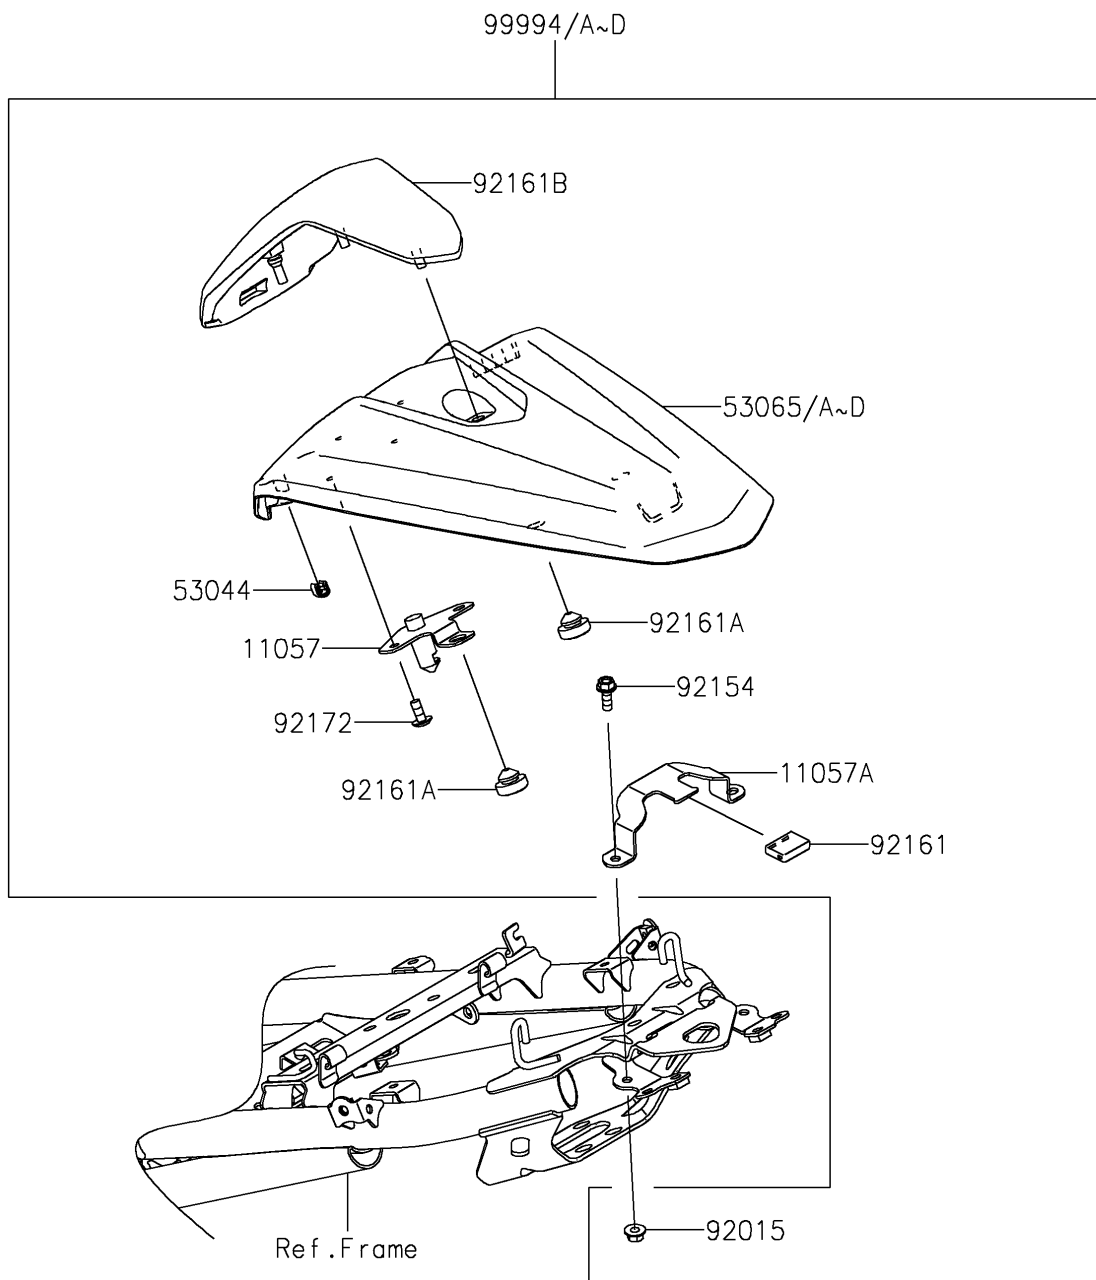

2022 NINJA® 400 PARTS DIAGRAM

Accessory(Pillion Seat Cover)

F2910

2022 NINJA® 400 PARTS LIST

Accessory(Pillion Seat Cover)

ITEM NAME	PART NUMBER	QUANTITY
BRACKET,COVER FIX (Ref # 11057)	11057-1241	1
BRACKET,FRAME FIX (Ref # 11057A)	11057-1242	1
TRIM,L=20 (Ref # 53044)	53044-0021	2
COVER SEAT,M.C.GRAY (Ref # 53065)	53065-0044-51A	1
NUT,FLANGED,5MM (Ref # 92015)	92015-1656	2
BOLT,FLANGED,5X14 (Ref # 92154)	92154-2894	2
DAMPER,15X21X5.5 (Ref # 92161)	92161-1472	1
DAMPER,9.5X18X6 (Ref # 92161A)	92161-1473	3
DAMPER,SEAT COVER (Ref # 92161B)	92161-1988	1
SCREW,5X12 (Ref # 92172)	92172-0821	2
PILLION SEAT COVER,M.C.GRAY (Ref # 99994)	99994-1038-51A	1