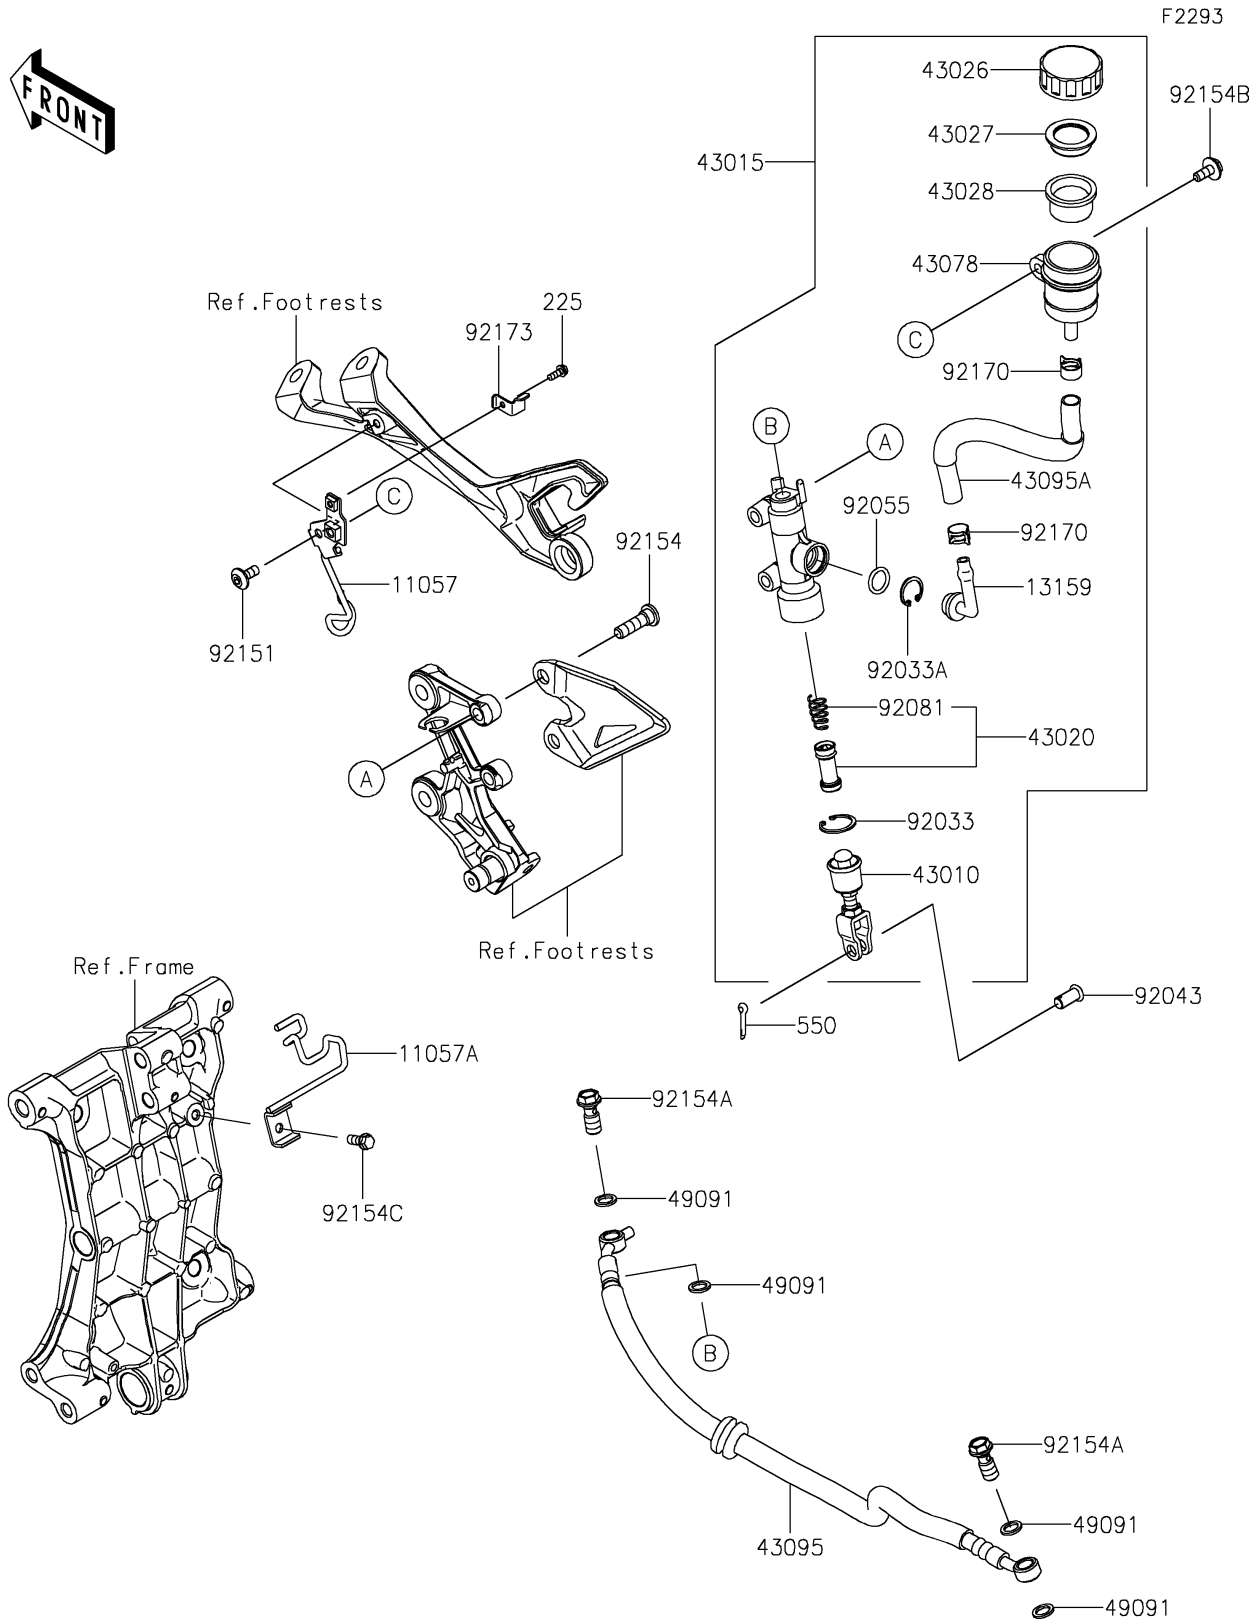

2023 Ninja® 400 PARTS DIAGRAM

Rear Master Cylinder

2023 Ninja® 400 PARTS LIST

Rear Master Cylinder

ITEM NAME	PART NUMBER	QUANTITY
BRACKET,RR RESERVOIR (Ref # 11057)	11057-1101	1
BRACKET,PIVOT BRACKET (Ref # 11057A)	11057-1105	1
CONNECTOR (Ref # 13159)	13159-1056	1
ROD-ASSY-BRAKE (Ref # 43010)	43010-0022	1
CYLINDER-ASSY-MASTER,RR (Ref # 43015)	43015-0667	1
PISTON-COMP-BRAKE (Ref # 43020)	43020-0023	1
CAP-BRAKE (Ref # 43026)	43026-0009	1
PLATE-DIAPHRAGM (Ref # 43027)	43027-1053	1
DIAPHRAGM (Ref # 43028)	43028-1065	1
RESERVOIR (Ref # 43078)	43078-0040	1
HOSE-BRAKE,RR M/CYL.-RR CAL. (Ref # 43095)	43095-1492	1
HOSE-BRAKE,RR RESERVOIR (Ref # 43095A)	43095-1495	1
WASHER-SEAL,10.1X14.5X1.5 (Ref # 49091)	49091-0001	4
RING-SNAP,20.9X24.6X1.2 (Ref # 92033)	92033-0079	1
RING-SNAP,20.5MM (Ref # 92033A)	92033-1186	1
PIN (Ref # 92043)	92043-0904	1
RING-O,14.8X2.4 (Ref # 92055)	92055-0741	1
SPRING,MASTER CYLINDER (Ref # 92081)	92081-1737	1
BOLT,SOCKET,6X14 (Ref # 92151)	92151-1654	1
BOLT,SOCKET,8X30 (Ref # 92154)	92154-0843	2
BOLT,BANJO,10X23 (Ref # 92154A)	92154-1712	2
BOLT,UPSET-WP,6X16 (Ref # 92154B)	92154-2244	1
BOLT,6X14 (Ref # 92154C)	92154-4129	1
CLAMP,HOSE (Ref # 92170)	92170-1091	2
CLAMP,RESERVOIR TANK CAP (Ref # 92173)	92173-0028	1
SCREW-PAN-WSP-CROS,4X12 (Ref # 225)	225AB0412	1
PIN-COTTER,2.0X15 (Ref # 550)	550AA2015	1