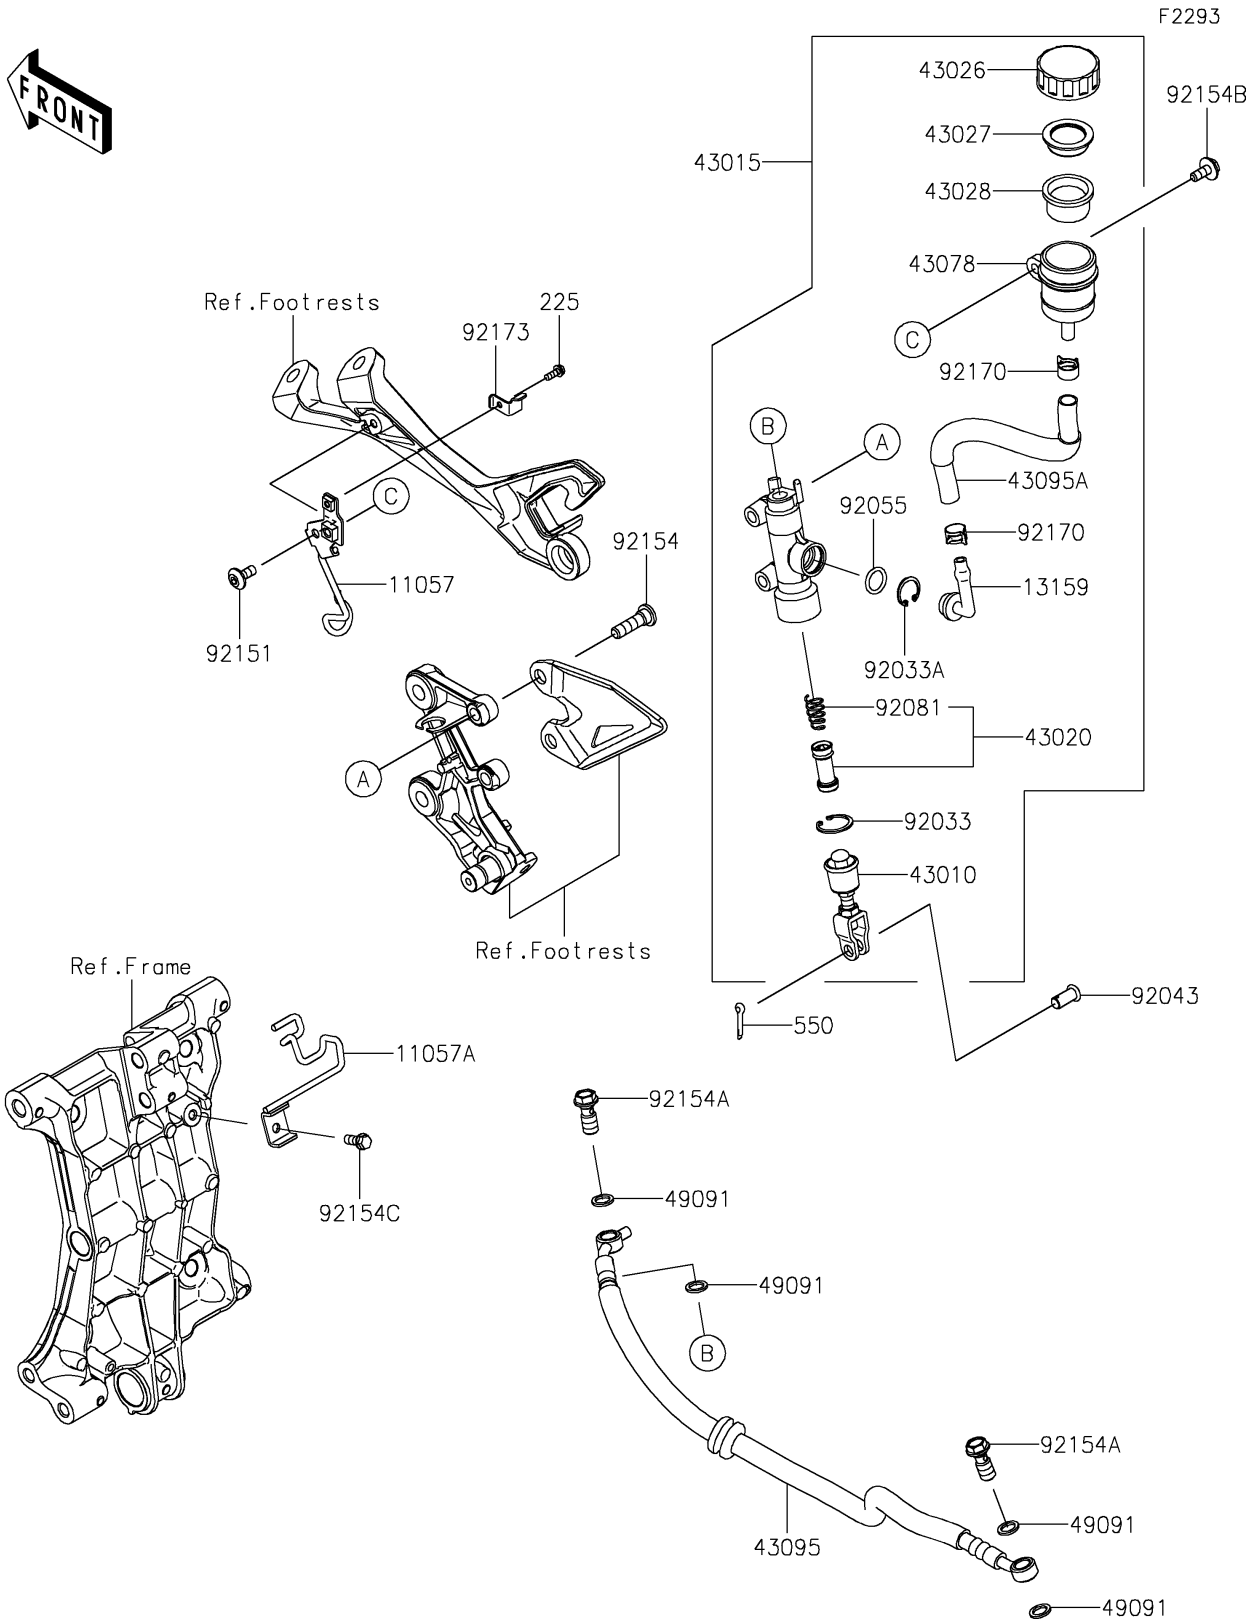

2023 NINJA® 400 KRT EDITION PARTS DIAGRAM

Rear Master Cylinder

2023 NINJA® 400 KRT EDITION PARTS LIST

Rear Master Cylinder

ITEM NAME	PART NUMBER	QUANTITY
BRACKET,RR RESERVOIR (Ref # 11057)	11057-1101	1
BRACKET,PIVOT BRACKET (Ref # 11057A)	11057-1105	1
CONNECTOR (Ref # 13159)	13159-1056	1
ROD-ASSY-BRAKE (Ref # 43010)	43010-0022	1
CYLINDER-ASSY-MASTER,RR (Ref # 43015)	43015-0667	1
PISTON-COMP-BRAKE (Ref # 43020)	43020-0023	1
CAP-BRAKE (Ref # 43026)	43026-0009	1
PLATE-DIAPHRAGM (Ref # 43027)	43027-1053	1
DIAPHRAGM (Ref # 43028)	43028-1065	1
RESERVOIR (Ref # 43078)	43078-0040	1
HOSE-BRAKE,RR M/CYL.-RR CAL. (Ref # 43095)	43095-1492	1
HOSE-BRAKE,RR RESERVOIR (Ref # 43095A)	43095-1495	1
WASHER-SEAL,10.1X14.5X1.5 (Ref # 49091)	49091-0001	4
RING-SNAP,20.9X24.6X1.2 (Ref # 92033)	92033-0079	1
RING-SNAP,20.5MM (Ref # 92033A)	92033-1186	1
PIN (Ref # 92043)	92043-0904	1
RING-O,14.8X2.4 (Ref # 92055)	92055-0741	1
SPRING,MASTER CYLINDER (Ref # 92081)	92081-1737	1
BOLT,SOCKET,6X14 (Ref # 92151)	92151-1654	1
BOLT,SOCKET,8X30 (Ref # 92154)	92154-0843	2
BOLT,BANJO,10X23 (Ref # 92154A)	92154-1712	2
BOLT,UPSET-WP,6X16 (Ref # 92154B)	92154-2244	1
BOLT,6X14 (Ref # 92154C)	92154-4129	1
CLAMP,HOSE (Ref # 92170)	92170-1091	2
CLAMP,RESERVOIR TANK CAP (Ref # 92173)	92173-0028	1
SCREW-PAN-WSP-CROS,4X12 (Ref # 225)	225AB0412	1
PIN-COTTER,2.0X15 (Ref # 550)	550AA2015	1