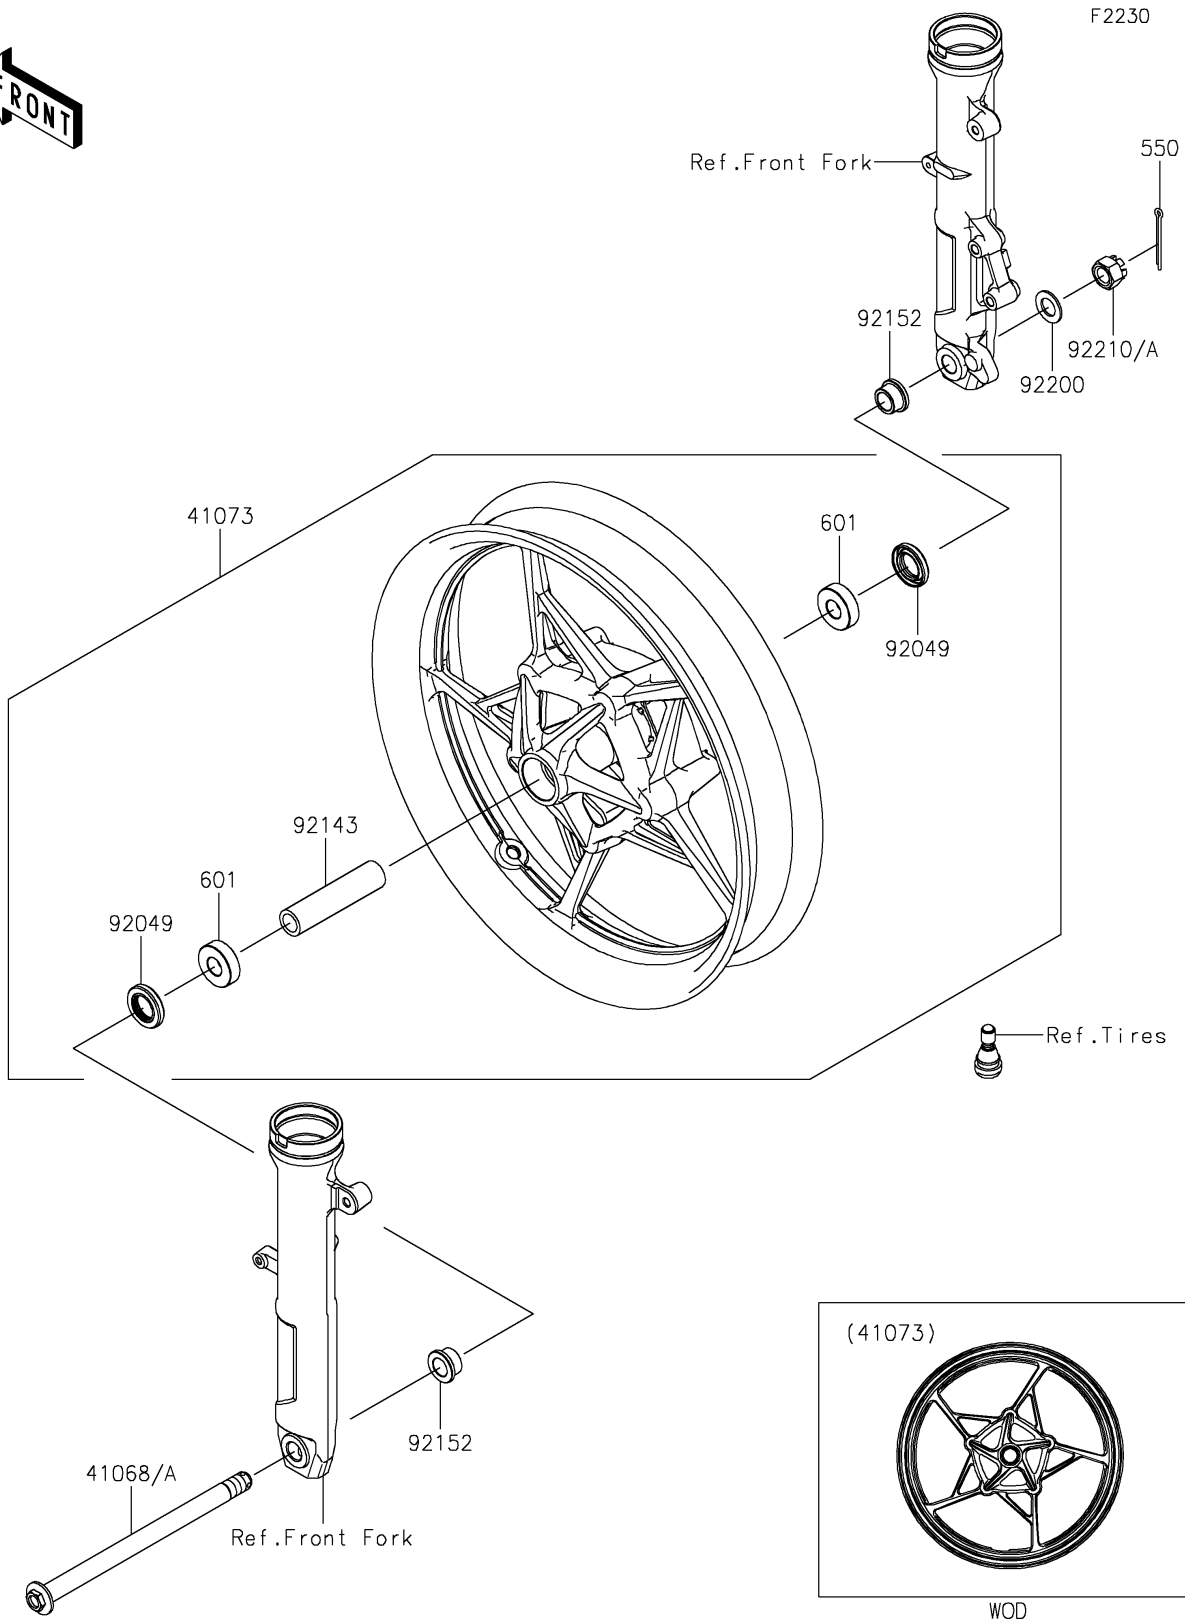

# 2023 Ninja® 400 PARTS DIAGRAM

Front Wheel

### Front Wheel

ITEM NAME	PART NUMBER	QUANTITY
AXLE,FR (Ref # 41068A)	41068-0643	1
WHEEL-ASSY,FR,G.BLACK (Ref # 41073)	41073-0763-QT	1
SEAL-OIL,23X40X7 (Ref # 92049)	92049-0801	2
COLLAR,17.2X25X105 (Ref # 92143)	92143-1124	1
COLLAR,17X30X15.5 (Ref # 92152)	92152-2386	2
WASHER,17.3X30X2 (Ref # 92200)	92200-1916	1
NUT,CASTLE,16X19 (Ref # 92210)	92210-1585	1
PIN-COTTER,4.0X35 (Ref # 550)	550AA4035	1
BEARING-BALL,#6203UUC3 (Ref # 601)	601B6203UU	2