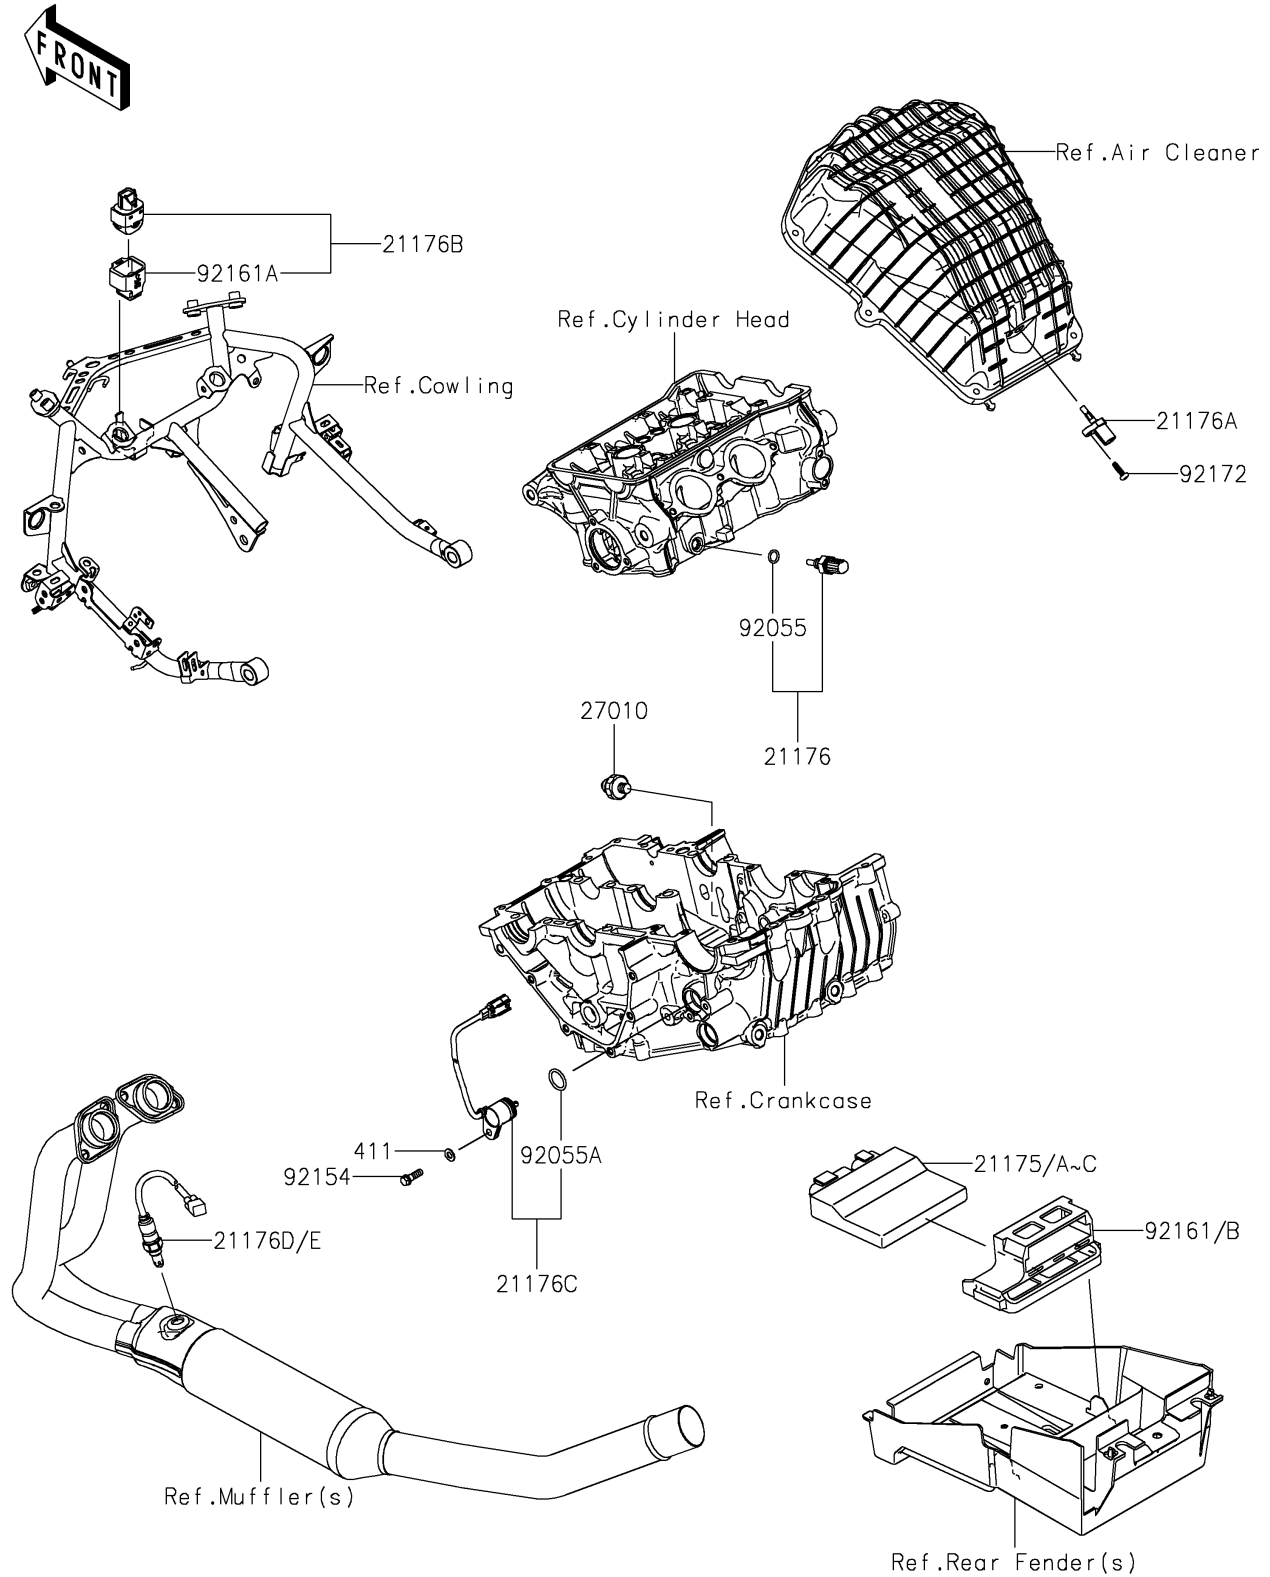

2023 Ninja® 400 PARTS DIAGRAM

Fuel Injection

E1530

2023 Ninja® 400 PARTS LIST

Fuel Injection

ITEM NAME	PART NUMBER	QUANTITY
SENSOR,WATER TEMP (Ref # 21176)	21176-0009	1
SENSOR,AIR TEMPERATURE (Ref # 21176A)	21176-0048	1
SENSOR,VEHICLE-DOWN (Ref # 21176B)	21176-0704	1
SENSOR,GEAR POSITION (Ref # 21176C)	21176-0852	1
SENSOR,OXYGEN (Ref # 21176E)	21176-1158	1
SWITCH,OIL PRESSURE (Ref # 27010)	27010-1313	1
RING-O,9.5X1.9 (Ref # 92055)	92055-0016	1
RING-O (Ref # 92055A)	92055-0917	1
BOLT (Ref # 92154)	92154-3764	1
DAMPER (Ref # 92161A)	92161-0951	1
DAMPER (Ref # 92161B)	92161-2437	1
SCREW,TAPPING,5X16 (Ref # 92172)	92172-0790	1
WASHER-PLAIN,6MM (Ref # 411)	411AA0600	1