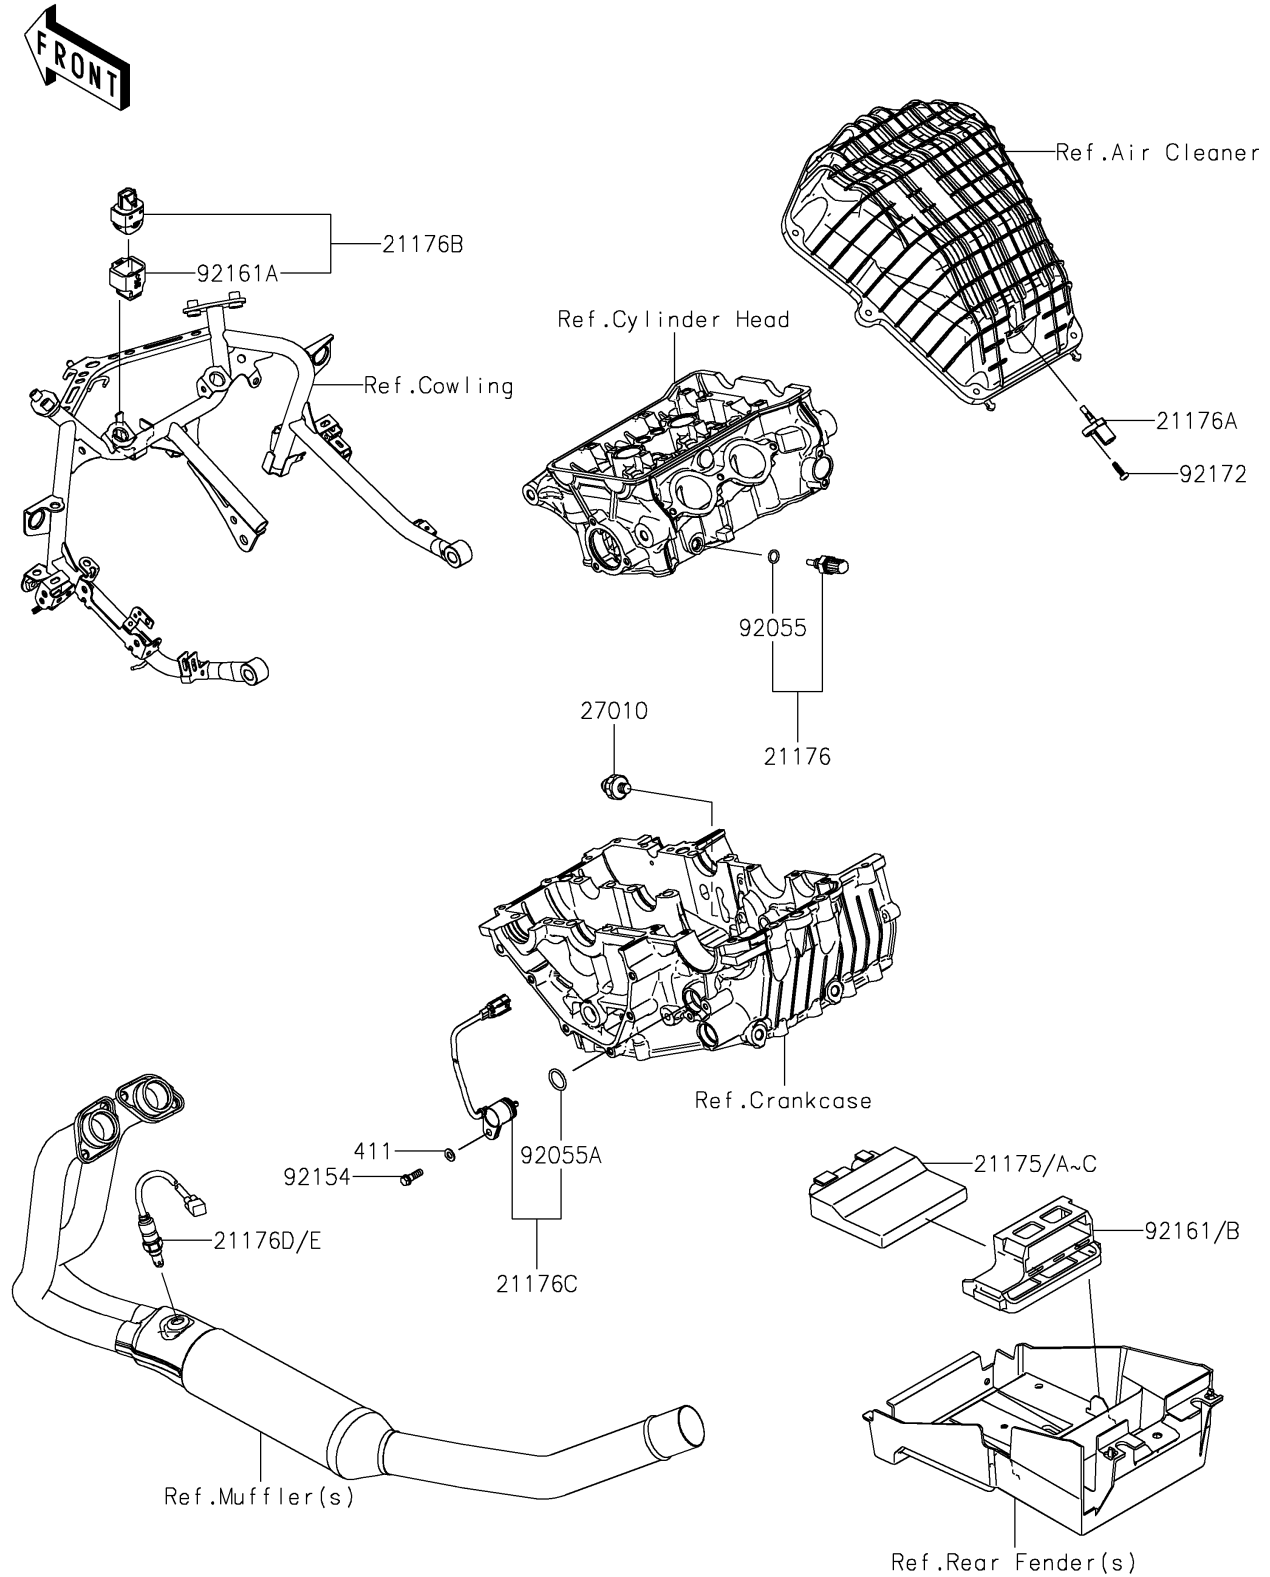

2023 NINJA® 400 KRT EDITION PARTS DIAGRAM

Fuel Injection

E1530

2023 NINJA® 400 KRT EDITION PARTS LIST

Fuel Injection

ITEM NAME	PART NUMBER	QUANTITY
SENSOR,WATER TEMP (Ref # 21176)	21176-0009	1
SENSOR,AIR TEMPERATURE (Ref # 21176A)	21176-0048	1
SENSOR,VEHICLE-DOWN (Ref # 21176B)	21176-0704	1
SENSOR,GEAR POSITION (Ref # 21176C)	21176-0852	1
SENSOR,OXYGEN (Ref # 21176E)	21176-1158	1
SWITCH,OIL PRESSURE (Ref # 27010)	27010-1313	1
RING-O,9.5X1.9 (Ref # 92055)	92055-0016	1
RING-O (Ref # 92055A)	92055-0917	1
BOLT (Ref # 92154)	92154-3764	1
DAMPER (Ref # 92161A)	92161-0951	1
DAMPER (Ref # 92161B)	92161-2437	1
SCREW,TAPPING,5X16 (Ref # 92172)	92172-0790	1
WASHER-PLAIN,6MM (Ref # 411)	411AA0600	1