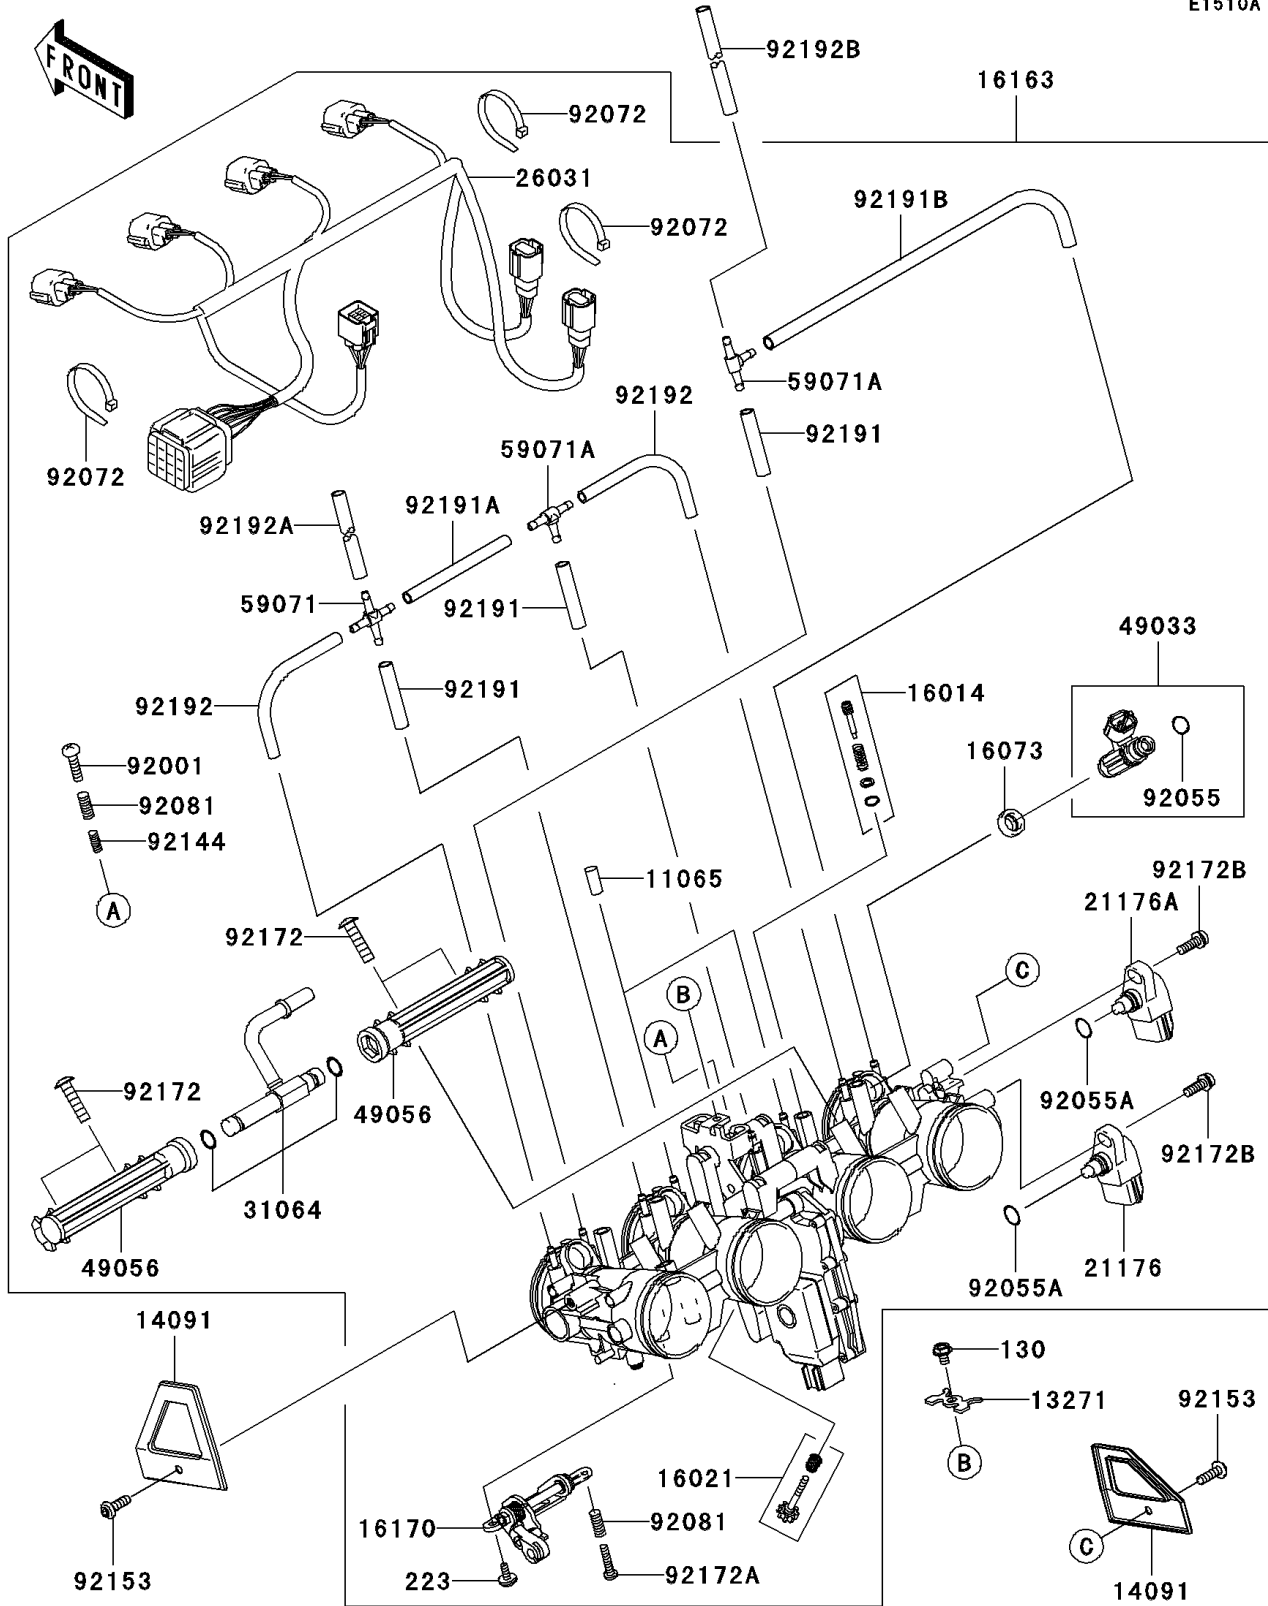

## 2005 Z1000 PARTS LIST

Throttle(A2/A3)

| ITEM NAME                             | PART NUMBER | QUANTITY |
|---------------------------------------|-------------|----------|
| BOLT-FLANGED (Ref # 130)              | 130G0508    | 1        |
| SCREW-PAN-WS-CROS (Ref # 223)         | 223D0410    | 2        |
| CAP (Ref # 11065)                     | 11065-0018  | 2        |
| PLATE (Ref # 13271)                   | 13271-0056  | 1        |
| COVER,THROTTLE-BODY (Ref # 14091)     | 14091-0055  | 2        |
| SCREW-PILOT AIR (Ref # 16014)         | 16014-0002  | 4        |
| SCREW-THROTTLE STOP (Ref # 16021)     | 16021-0002  | 1        |
| INSULATOR (Ref # 16073)               | 16073-3707  | 4        |
| THROTTLE-ASSY (Ref # 16163)           | 16163-0032  | 1        |
| LINK-ASSY (Ref # 16170)               | 16170-0004  | 1        |
| SENSOR,TPS (Ref # 21176)              | 21176-0002  | 1        |
| SENSOR,TPS (Ref # 21176A)             | 21176-0003  | 1        |
| HARNESS (Ref # 26031)                 | 26031-0040  | 1        |
| PIPE-COMP (Ref # 31064)               | 31064-0005  | 1        |
| NOZZLE-INJECTION (Ref # 49033)        | 49033-1060  | 4        |
| PIPE-INJECTION (Ref # 49056)          | 49056-0001  | 2        |
| JOINT,4WAY (Ref # 59071)              | 59071-0014  | 1        |
| JOINT,3WAY,T (Ref # 59071A)           | 59071-3752  | 2        |
| BOLT,THROTTLE ADJUST (Ref # 92001)    | 92001-1998  | 1        |
| RING-O,INJECTION NOZZLE (Ref # 92055) | 92055-1622  | 4        |
| RING-O (Ref # 92055A)                 | 92055-1671  | 2        |
| BAND,SUB-HARNESS (Ref # 92072)        | 92072-0012  | 3        |
| SPRING (Ref # 92081)                  | 92081-1620  | 2        |
| SPRING (Ref # 92144)                  | 92144-1451  | 1        |
| BOLT,SOCKET,5X16 (Ref # 92153)        | 92153-1244  | 2        |
| SCREW,PIPE INJECTION (Ref # 92172)    | 92172-0064  | 4        |
| SCREW,THROTTLE SYNCRO (Ref # 92172A)  | 92172-0065  | 1        |
| SCREW (Ref # 92172B)                  | 92172-0080  | 2        |
| TUBE,3X7X30 (Ref # 92191)             | 92191-0025  | 3        |