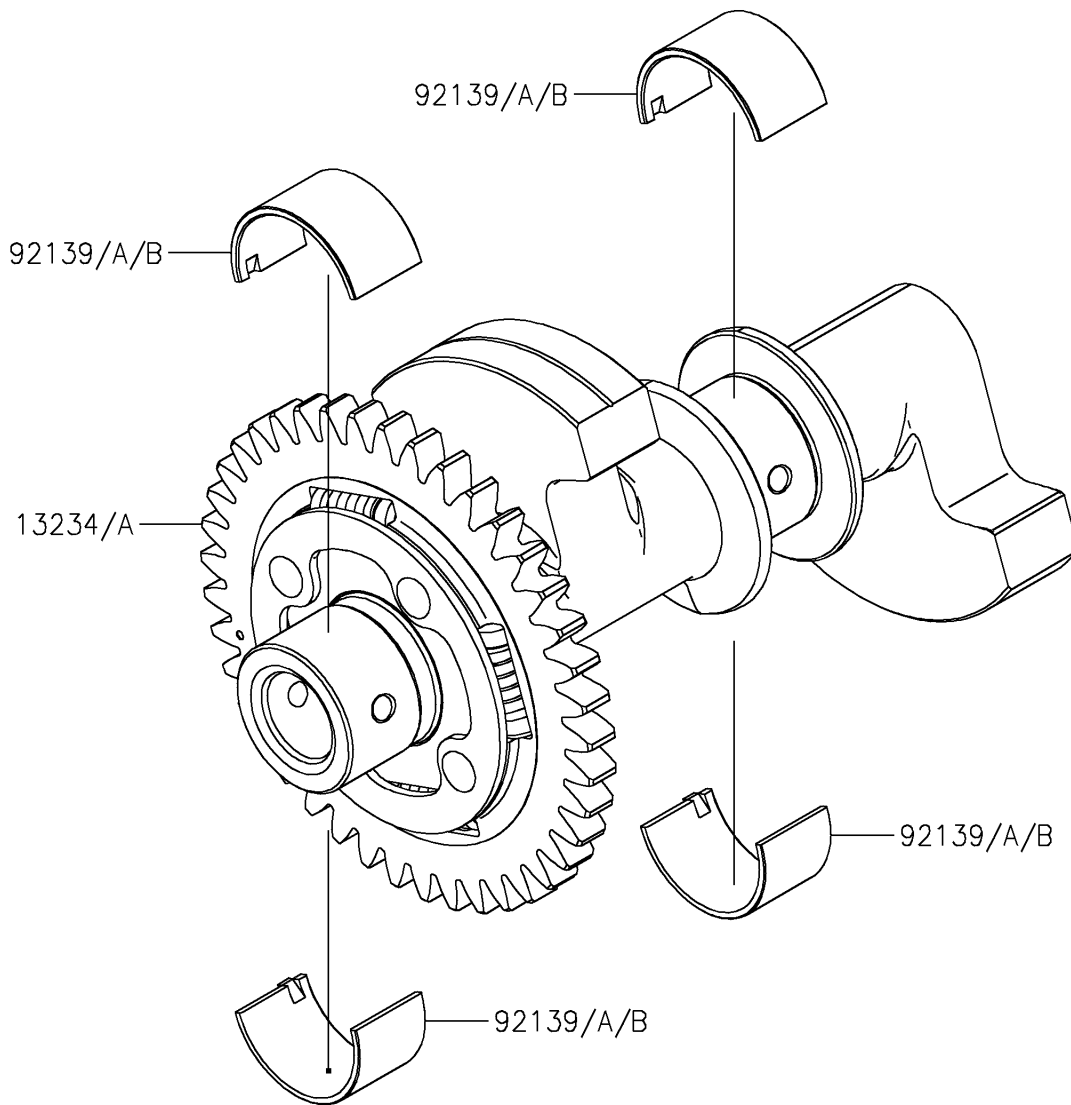

2023 Ninja® 400 PARTS DIAGRAM

Balancer

E1323

2023 Ninja® 400 PARTS LIST

Balancer

ITEM NAME	PART NUMBER	QUANTITY
SHAFT-COMP,BALANCER (Ref # 13234A)	13234-0613	1
BUSHING,BALANCER,BLUE (Ref # 92139)	92139-0883	AR
BUSHING,BALANCER,BLACK (Ref # 92139A)	92139-0884	4
BUSHING,BALANCER,BROWN (Ref # 92139B)	92139-0885	AR