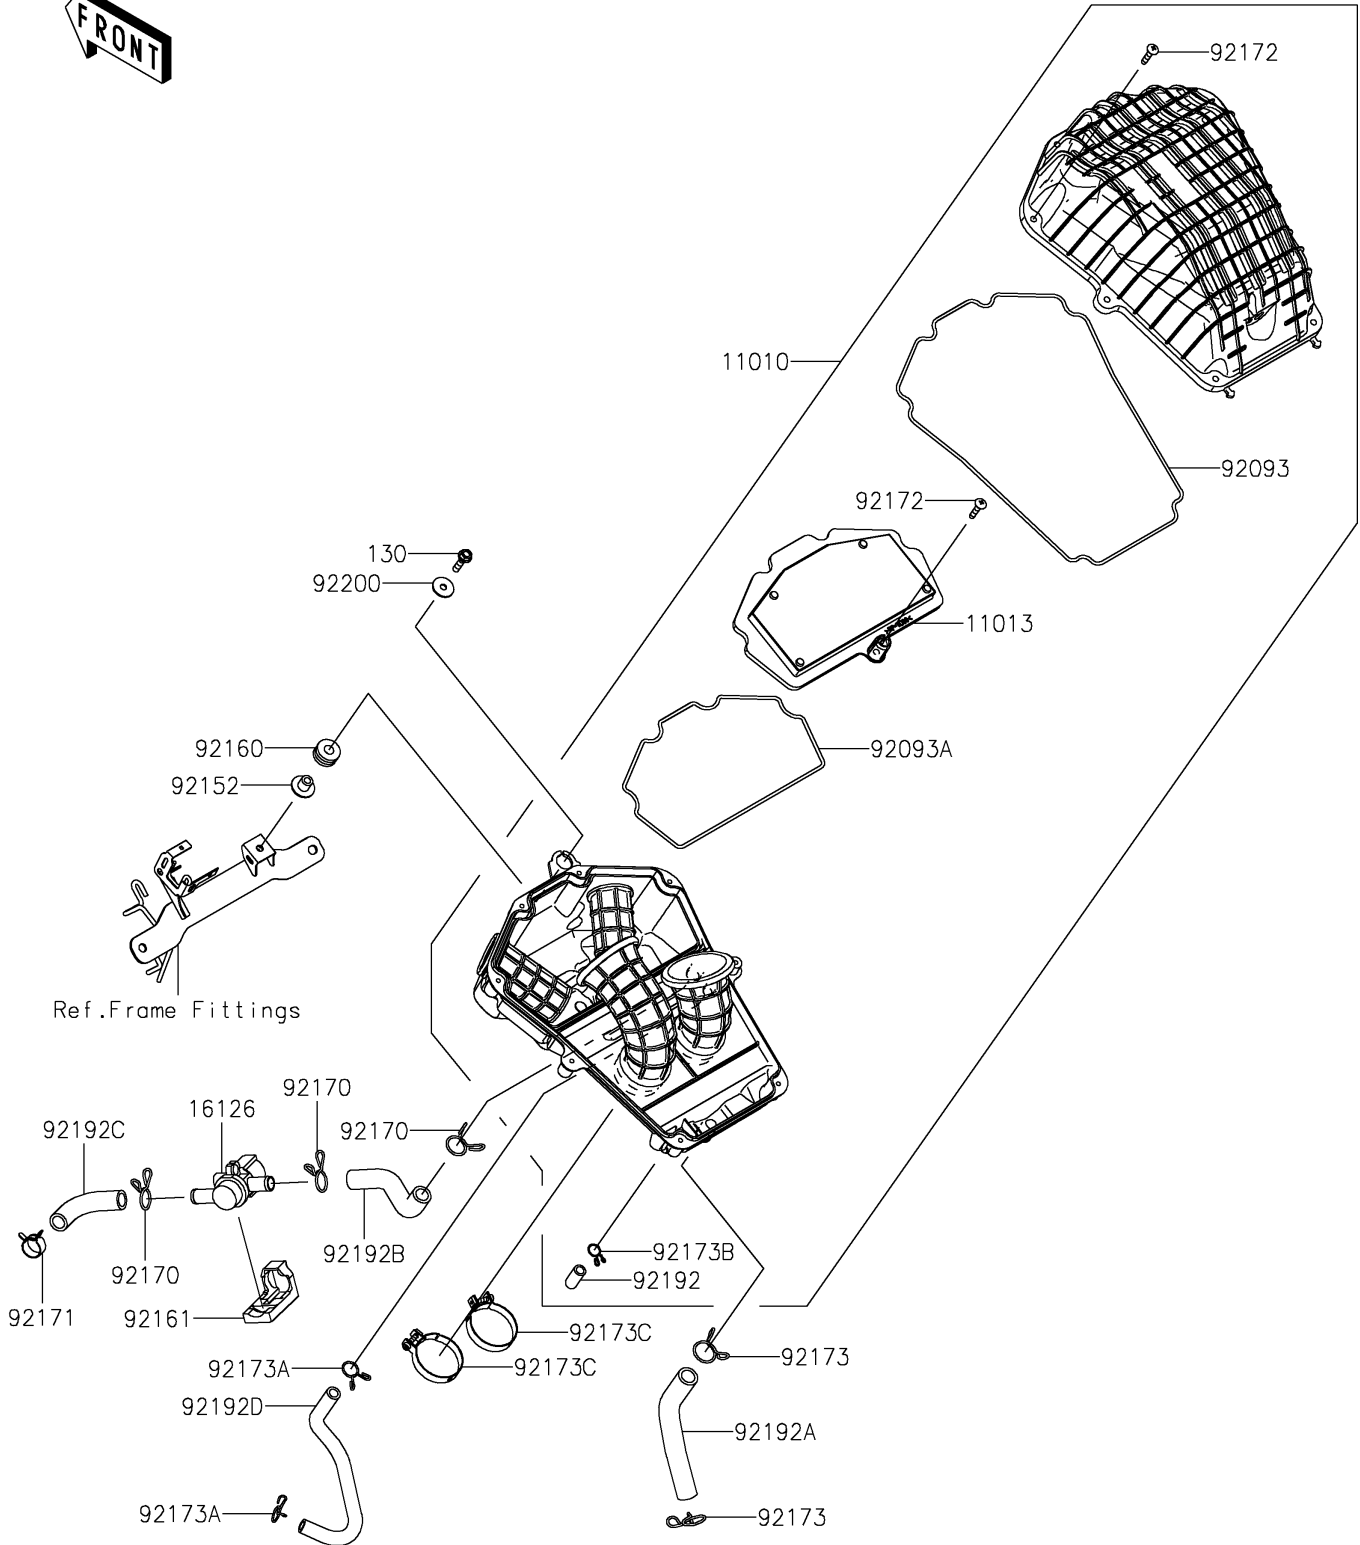

2023 Ninja® 400 PARTS DIAGRAM

Air Cleaner

E1130

2023 Ninja® 400 PARTS LIST

Air Cleaner

ITEM NAME	PART NUMBER	QUANTITY
FILTER-ASSY-AIR (Ref # 11010)	11010-0867	1
ELEMENT-AIR FILTER (Ref # 11013)	11013-0767	1
VALVE,AIR CUT (Ref # 16126)	16126-0744	1
SEAL,CASE (Ref # 92093)	92093-0706	1
SEAL,ELEMENT (Ref # 92093A)	92093-0707	1
COLLAR,6.5X10.5X13.1 (Ref # 92152)	92152-0547	1
DAMPER (Ref # 92160)	92160-1162	1
DAMPER (Ref # 92161)	92161-1933	1
CLAMP (Ref # 92170)	92170-1017	3
CLAMP,18.8MM (Ref # 92171)	92171-2056	1
SCREW,5X25 (Ref # 92172)	92172-0891	9
CLAMP,20MM (Ref # 92173)	92173-0190	2
CLAMP,14MM (Ref # 92173A)	92173-0192	2
CLAMP (Ref # 92173B)	92173-1714	1
CLAMP (Ref # 92173C)	92173-1749	2
TUBE,DRAIN CLEAN (Ref # 92192)	92192-1744	1
TUBE,BREATHER (Ref # 92192A)	92192-1810	1
TUBE,AIR CUT VALVE-AIR CLEANER (Ref # 92192B)	92192-1811	1
TUBE,AIR CUT VALVE-HEAD CAP (Ref # 92192C)	92192-1812	1
TUBE,ISC-AIR CLEANER (Ref # 92192D)	92192-1813	1
WASHER,6.5X22X1.6 (Ref # 92200)	92200-1087	1
BOLT-FLANGED,6X25 (Ref # 130)	130BB0625	1