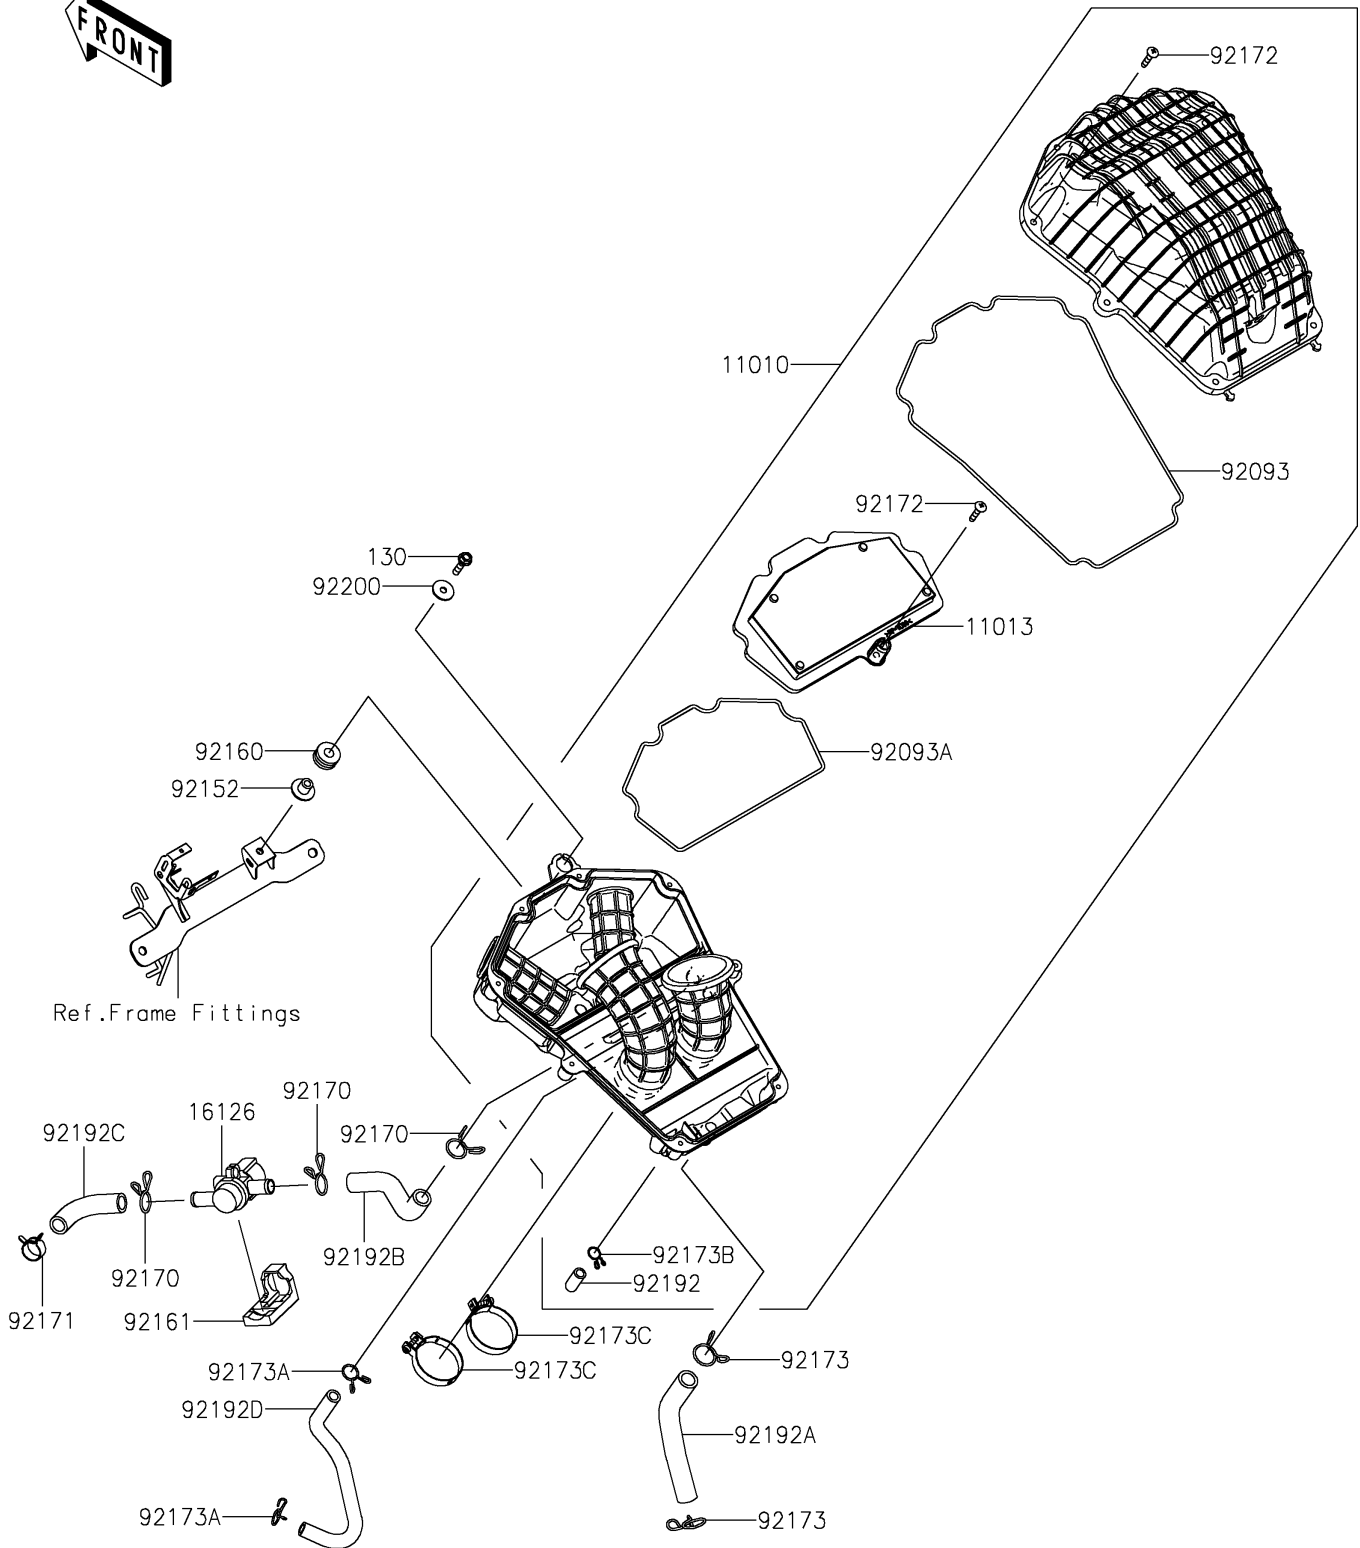

2023 NINJA® 400 KRT EDITION PARTS DIAGRAM

Air Cleaner

E1130

2023 NINJA® 400 KRT EDITION PARTS LIST

Air Cleaner

ITEM NAME	PART NUMBER	QUANTITY
FILTER-ASSY-AIR (Ref # 11010)	11010-0867	1
ELEMENT-AIR FILTER (Ref # 11013)	11013-0767	1
VALVE,AIR CUT (Ref # 16126)	16126-0744	1
SEAL,CASE (Ref # 92093)	92093-0706	1
SEAL,ELEMENT (Ref # 92093A)	92093-0707	1
COLLAR,6.5X10.5X13.1 (Ref # 92152)	92152-0547	1
DAMPER (Ref # 92160)	92160-1162	1
DAMPER (Ref # 92161)	92161-1933	1
CLAMP (Ref # 92170)	92170-1017	3
CLAMP,18.8MM (Ref # 92171)	92171-2056	1
SCREW,5X25 (Ref # 92172)	92172-0891	9
CLAMP,20MM (Ref # 92173)	92173-0190	2
CLAMP,14MM (Ref # 92173A)	92173-0192	2
CLAMP (Ref # 92173B)	92173-1714	1
CLAMP (Ref # 92173C)	92173-1749	2
TUBE,DRAIN CLEAN (Ref # 92192)	92192-1744	1
TUBE,BREATHER (Ref # 92192A)	92192-1810	1
TUBE,AIR CUT VALVE-AIR CLEANER (Ref # 92192B)	92192-1811	1
TUBE,AIR CUT VALVE-HEAD CAP (Ref # 92192C)	92192-1812	1
TUBE,ISC-AIR CLEANER (Ref # 92192D)	92192-1813	1
WASHER,6.5X22X1.6 (Ref # 92200)	92200-1087	1
BOLT-FLANGED,6X25 (Ref # 130)	130BB0625	1