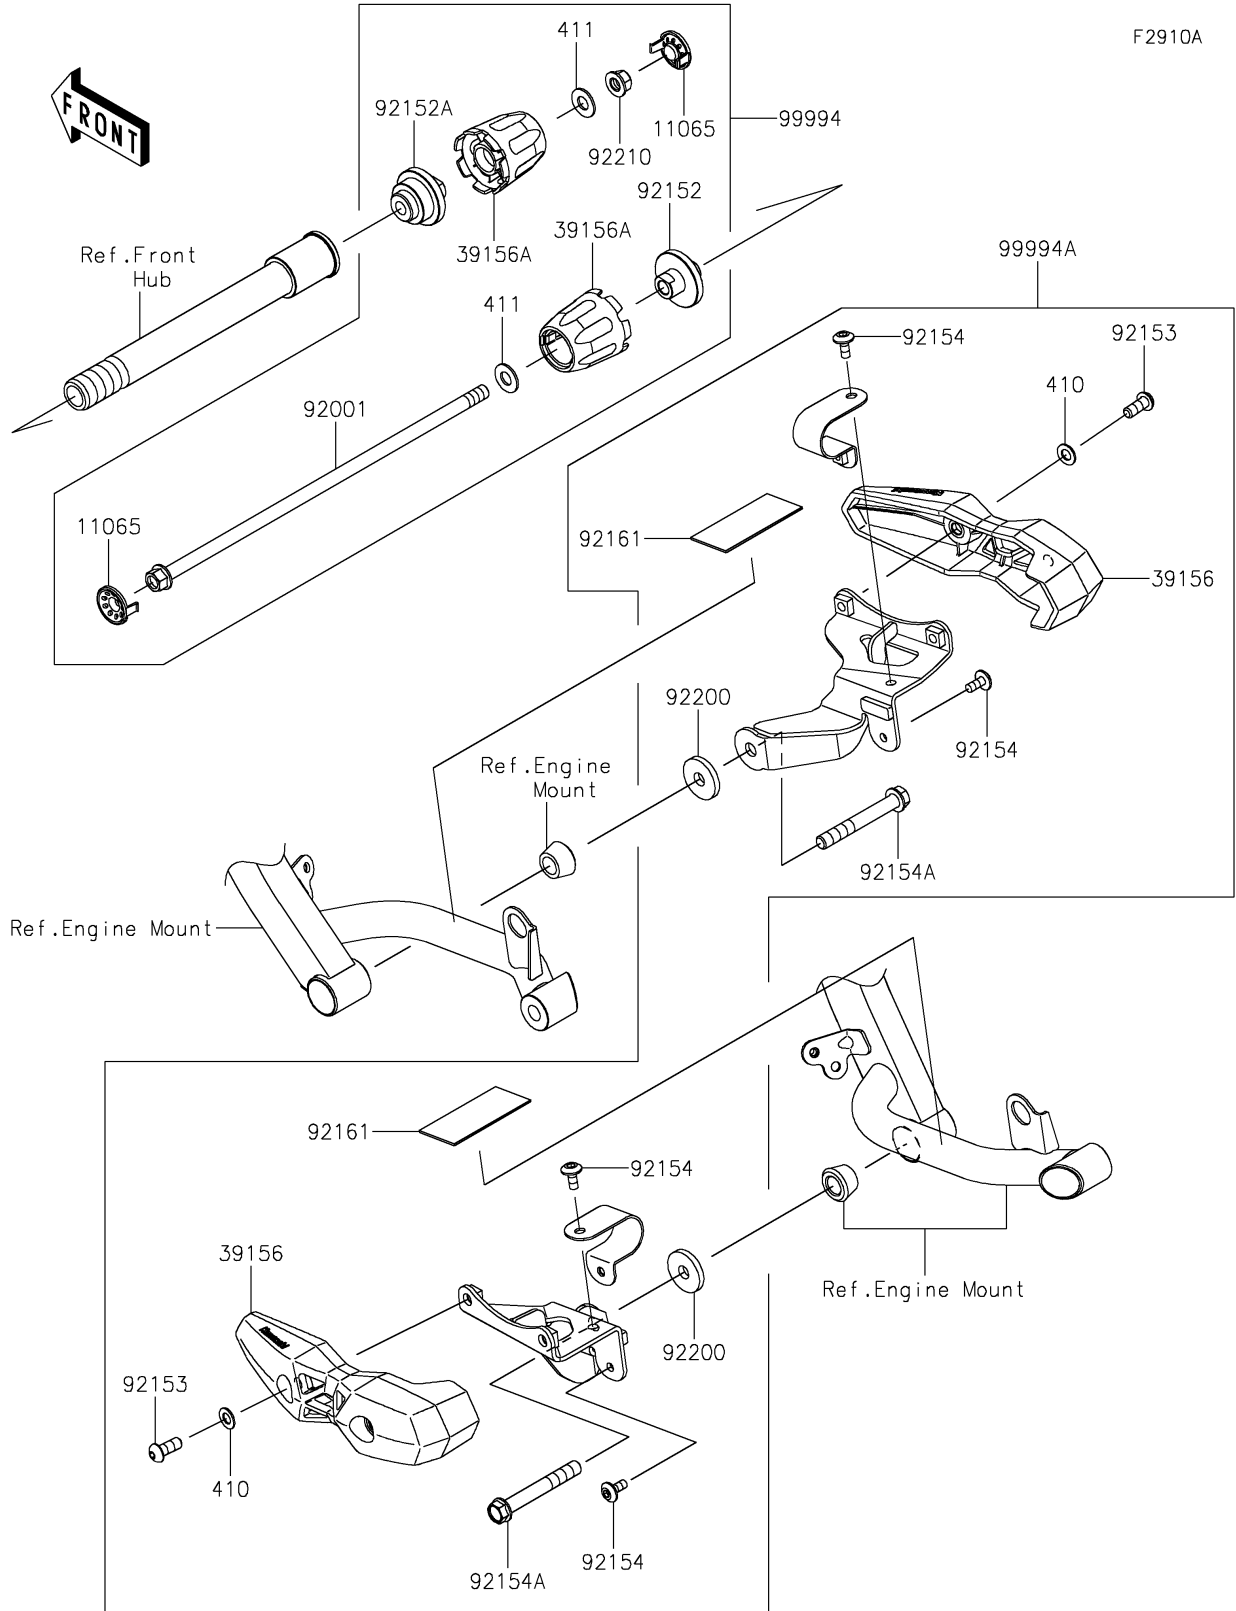

2021 VERSYS® 1000 SE LT+ PARTS DIAGRAM

Accessory(Slider)

2021 VERSYS® 1000 SE LT+ PARTS LIST

Accessory(Slider)

ITEM NAME	PART NUMBER	QUANTITY
CAP,B.SILVER (Ref # 11065)	11065-1313-54N	2
PAD,SLIDER (Ref # 39156)	39156-1818	2
PAD,AXLE SLIDER (Ref # 39156A)	39156-2212	2
BOLT,FLANGED,10X325 (Ref # 92001)	92001-1654	1
COLLAR,LH (Ref # 92152)	92152-2502	1
COLLAR,RH (Ref # 92152A)	92152-2511	1
BOLT,SOCKET,8X20 (Ref # 92153)	92153-0912	4
BOLT,SOCKET,6X14 (Ref # 92154)	92154-0907	4
BOLT,FLANGED,10X75 (Ref # 92154A)	92154-1923	2
DAMPER,36X77X1.5 (Ref # 92161)	92161-1721	2
WASHER,10.2X32X4.5 (Ref # 92200)	92200-1785	2
NUT,LOCK,FLANGED,10MM (Ref # 92210)	92210-1139	1
FRONT AXLE SLIDER (Ref # 99994)	99994-1134	1
FRAME SLIDER (Ref # 99994A)	99994-1139	1
WASHER-PLAIN-SMALL,8MM,BLACK (Ref # 410)	410AB0800	4
WASHER-PLAIN,10MM (Ref # 411)	411AA1000	2