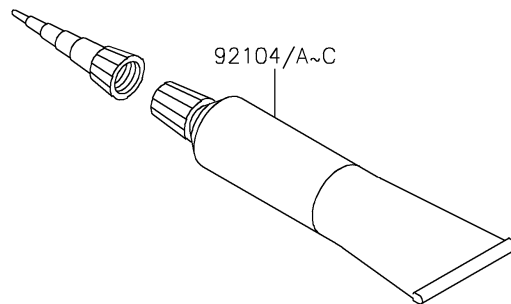

2023 Versys 1000 SE LT+ PARTS DIAGRAM

Owner's Tools

56007

F2810

2023 Versys 1000 SE LT+ PARTS LIST

Owner's Tools

ITEM NAME	PART NUMBER	QUANTITY
TOOL-KIT (Ref # 56007)	56007-0170	1
BAG,TOOL (Ref # 56008)	56008-1075	1
GASKET-LIQUID,TB1211F,CLEAR (Ref # 92104)	92104-0004	1
GASKET-LIQUID,TB1215B,BLACK (Ref # 92104A)	92104-1062	1
GASKET-LIQUID,TB1216B,BLACK (Ref # 92104B)	92104-1064	1
GASKET-LIQUID,TB1207B,BLACK (Ref # 92104C)	92104-2068	1
GRIP-SCREW DRIVER (Ref # 92106)	92106-1001	1
TOOL-DRIVER,#2PHILLIPS&SLOT (Ref # 92107)	92107-1051	1
TOOL-WRENCH,OPEN END,12X14 (Ref # 92110)	92110-0019	1
TOOL-WRENCH,ALLEN,5MM (Ref # 92110A)	92110-1015	1
TOOL-WRENCH,BOX END,27MM (Ref # 92110B)	92110-1147	1
TOOL-WRENCH,OPEN END,10X12 (Ref # 92110C)	92110-1152	1
TOOL-WRENCH,BOX,8&10MM (Ref # 92110D)	92110-1160	1
TOOL-WRENCH,ALLEN,4MM (Ref # 92110E)	92110-3703	1
TOOL-BAR,BOX END WRENCH (Ref # 92111)	92111-1051	1
TOOL-PLIERS (Ref # 92112)	92112-1001	1