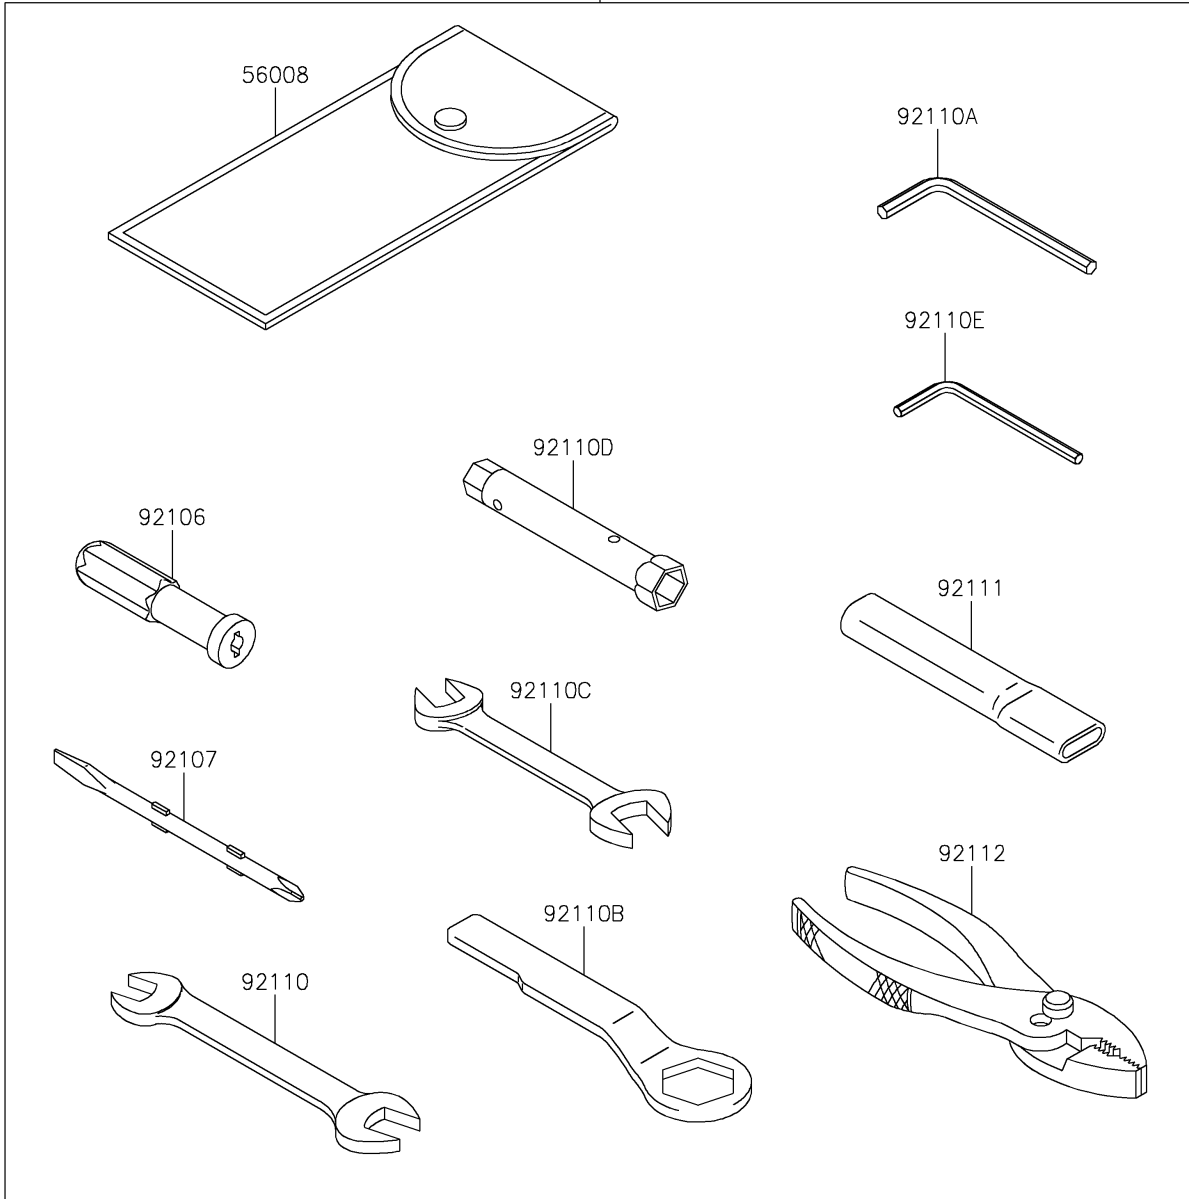

2023 Versys 1000 SE LT+ PARTS DIAGRAM

Owner's Tools

56007

F2810

2023 Versys 1000 SE LT+ PARTS LIST

Owner's Tools

ITEM NAME	PART NUMBER	QUANTITY
TOOL-KIT (Ref # 56007)	56007-0170	1
BAG,TOOL (Ref # 56008)	56008-1075	1
GASKET-LIQUID,TB1211F,CLEAR (Ref # 92104)	92104-0004	1
GASKET-LIQUID,TB1215B,BLACK (Ref # 92104A)	92104-1062	1
GASKET-LIQUID,TB1216B,BLACK (Ref # 92104B)	92104-1064	1
GASKET-LIQUID,TB1207B,BLACK (Ref # 92104C)	92104-2068	1
GRIP-SCREW DRIVER (Ref # 92106)	92106-1001	1
TOOL-DRIVER,#2PHILLIPS&SLOT (Ref # 92107)	92107-1051	1
TOOL-WRENCH,OPEN END,12X14 (Ref # 92110)	92110-0019	1
TOOL-WRENCH,ALLEN,5MM (Ref # 92110A)	92110-1015	1
TOOL-WRENCH,BOX END,27MM (Ref # 92110B)	92110-1147	1
TOOL-WRENCH,OPEN END,10X12 (Ref # 92110C)	92110-1152	1
TOOL-WRENCH,BOX,8&10MM (Ref # 92110D)	92110-1160	1
TOOL-WRENCH,ALLEN,4MM (Ref # 92110E)	92110-3703	1
TOOL-BAR,BOX END WRENCH (Ref # 92111)	92111-1051	1
TOOL-PLIERS (Ref # 92112)	92112-1001	1