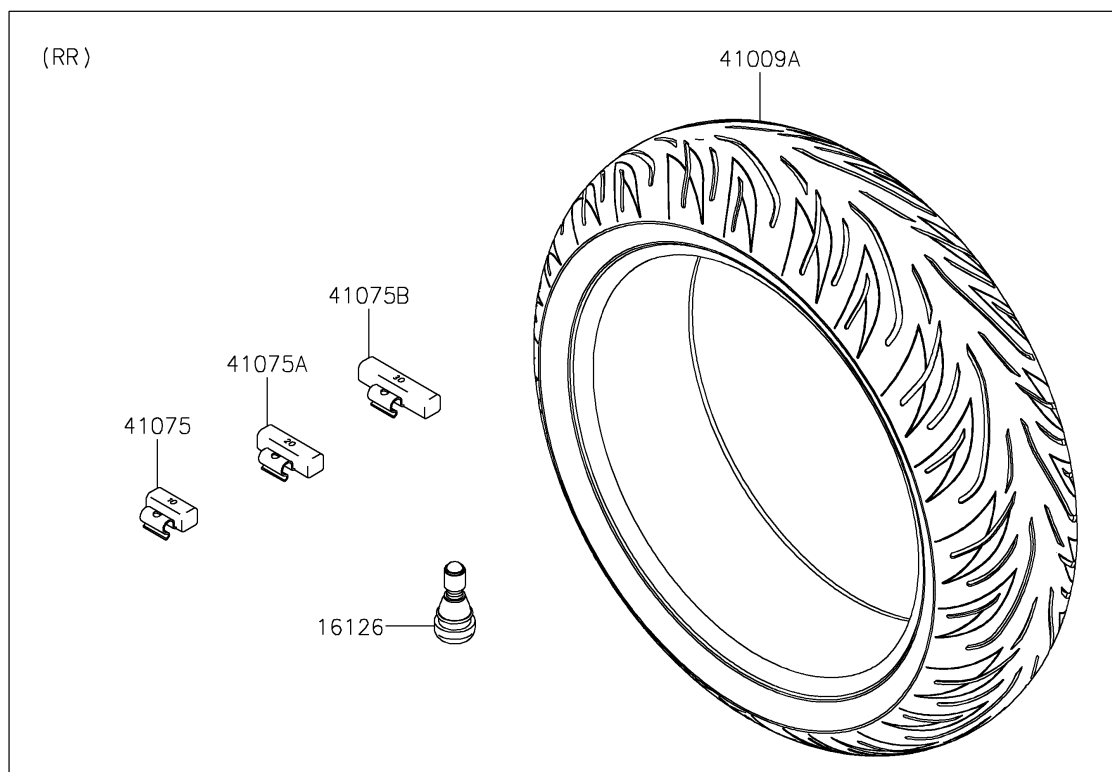

## PARTS DIAGRAM

### Wheels/Tires

F2210

## PARTS LIST

### Wheels/Tires

ITEM NAME	PART NUMBER	QUANTITY
VALVE,TIRE (Ref # 16126)	16126-1140	2
TIRE,FR,120/70ZR17 58W,T31FZ (Ref # 41009)	41009-0805	1
TIRE,RR,180/55ZR17 73W,T31RGZ (Ref # 41009A)	41009-0806	1
BALANCER-WHEEL,10G,SILVER (Ref # 41075)	41075-0007	AR
BALANCER-WHEEL,20G,SILVER (Ref # 41075A)	41075-0008	AR
BALANCER-WHEEL,30G,SILVER (Ref # 41075B)	41075-0009	AR