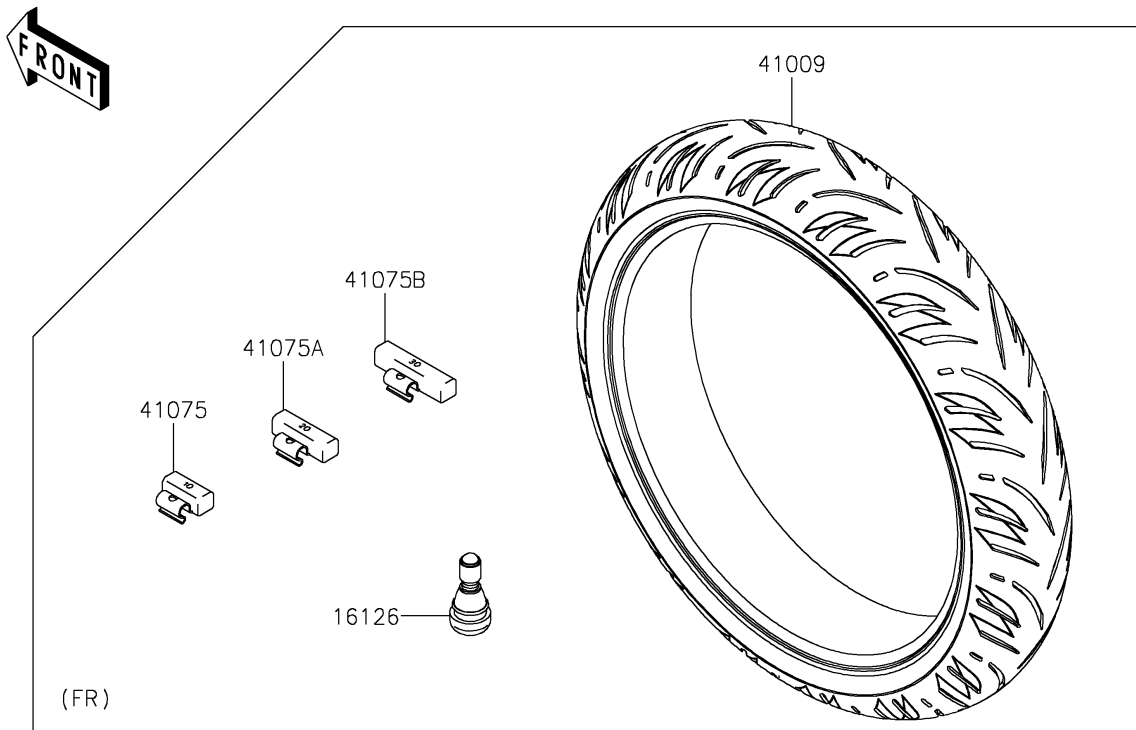

## PARTS DIAGRAM

### Wheels/Tires

F2210

## PARTS LIST

### Wheels/Tires

ITEM NAME	PART NUMBER	QUANTITY
VALVE,TIRE (Ref # 16126)	16126-1140	2
TIRE,FR,120/70ZR17 58W,T31FZ (Ref # 41009)	41009-0805	1
TIRE,RR,180/55ZR17 73W,T31RGZ (Ref # 41009A)	41009-0806	1
BALANCER-WHEEL,10G,SILVER (Ref # 41075)	41075-0007	AR
BALANCER-WHEEL,20G,SILVER (Ref # 41075A)	41075-0008	AR
BALANCER-WHEEL,30G,SILVER (Ref # 41075B)	41075-0009	AR