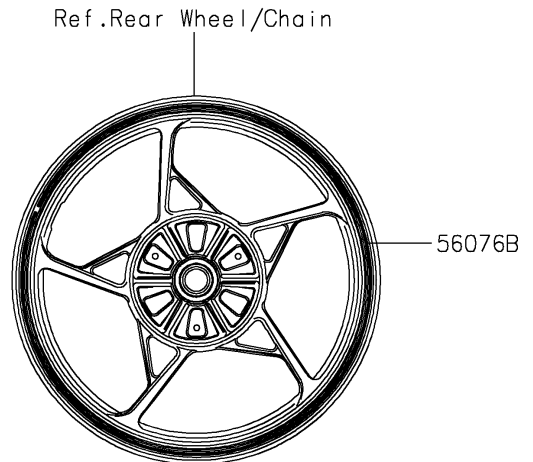

2021 NINJA® 400 PARTS DIAGRAM

Decals(Red)(HMFNN/HMFNL)

F2861

2021 NINJA® 400 PARTS LIST

Decals(Red)(HMFNN/HMFNL)

ITEM NAME	PART NUMBER	QUANTITY
MARK,WINDSHIELD,KAWASAKI (Ref # 56054)	56054-2261	1
MARK,FUEL TANK,KAWASAKI (Ref # 56054A)	56054-2395	2
PATTERN,SIDE COWL.,LH (Ref # 56076)	56076-1767	1
PATTERN,SIDE COWL.,RH (Ref # 56076A)	56076-1768	1
PATTERN,WHEEL,BLK/SIL,4X1353 (Ref # 56076B)	56076-2174	4
RIM STRIPE APPLICATOR (Ref # 57001)	57001-1752	AR