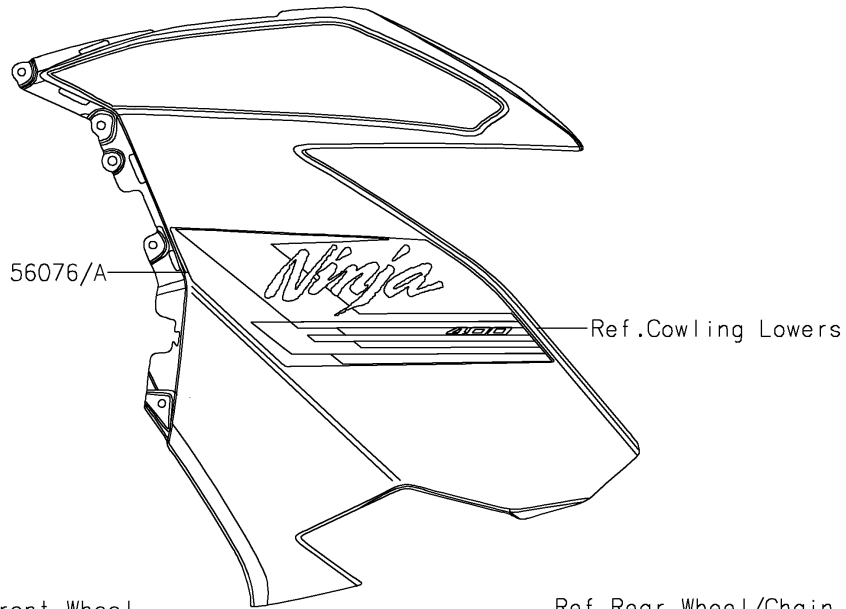

2021 NINJA® 400 PARTS DIAGRAM

Decals(Red)(HMFNN/HMFNL)

F2861

2021 NINJA® 400 PARTS LIST

Decals(Red)(HMFNN/HMFNL)

ITEM NAME	PART NUMBER	QUANTITY
MARK,WINDSHIELD,KAWASAKI (Ref # 56054)	56054-2261	1
MARK,FUEL TANK,KAWASAKI (Ref # 56054A)	56054-2395	2
PATTERN,SIDE COWL.,LH (Ref # 56076)	56076-1767	1
PATTERN,SIDE COWL.,RH (Ref # 56076A)	56076-1768	1
PATTERN,WHEEL,BLK/SIL,4X1353 (Ref # 56076B)	56076-2174	4
RIM STRIPE APPLICATOR (Ref # 57001)	57001-1752	AR