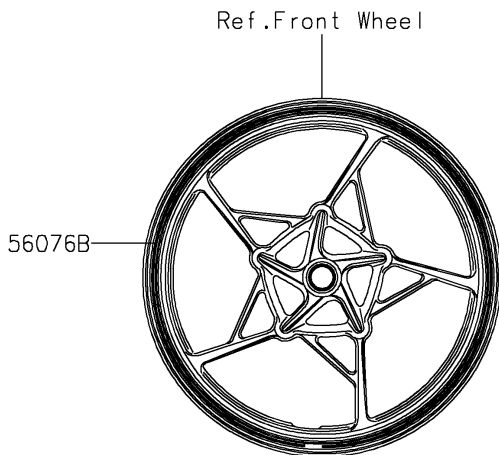

2021 NINJA® 400 PARTS DIAGRAM

Decals(Red)(HMFNN/HMFNL)

F2861

2021 NINJA® 400 PARTS LIST

Decals(Red)(HMFNN/HMFNL)

ITEM NAME	PART NUMBER	QUANTITY
MARK,WINDSHIELD,KAWASAKI (Ref # 56054)	56054-2261	1
MARK,FUEL TANK,KAWASAKI (Ref # 56054A)	56054-2395	2
PATTERN,SIDE COWL.,LH (Ref # 56076)	56076-1767	1
PATTERN,SIDE COWL.,RH (Ref # 56076A)	56076-1768	1
PATTERN,WHEEL,BLK/SIL,4X1353 (Ref # 56076B)	56076-2174	4
RIM STRIPE APPLICATOR (Ref # 57001)	57001-1752	AR