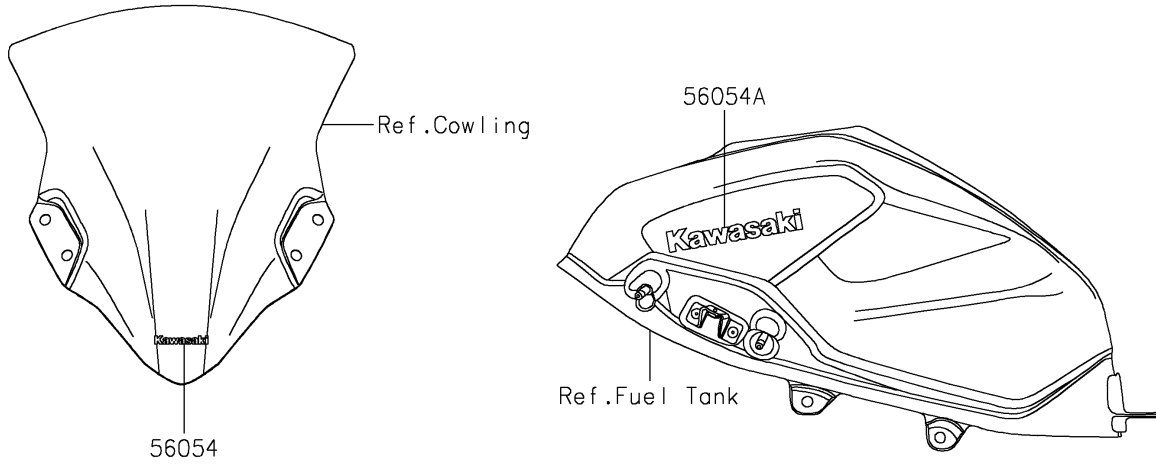

2021 NINJA® 400 PARTS DIAGRAM

Decals(Red)(HMFNN/HMFNL)

F2861

2021 NINJA® 400 PARTS LIST

Decals(Red)(HMFNN/HMFNL)

ITEM NAME	PART NUMBER	QUANTITY
MARK,WINDSHIELD,KAWASAKI (Ref # 56054)	56054-2261	1
MARK,FUEL TANK,KAWASAKI (Ref # 56054A)	56054-2395	2
PATTERN,SIDE COWL.,LH (Ref # 56076)	56076-1767	1
PATTERN,SIDE COWL.,RH (Ref # 56076A)	56076-1768	1
PATTERN,WHEEL,BLK/SIL,4X1353 (Ref # 56076B)	56076-2174	4
RIM STRIPE APPLICATOR (Ref # 57001)	57001-1752	AR