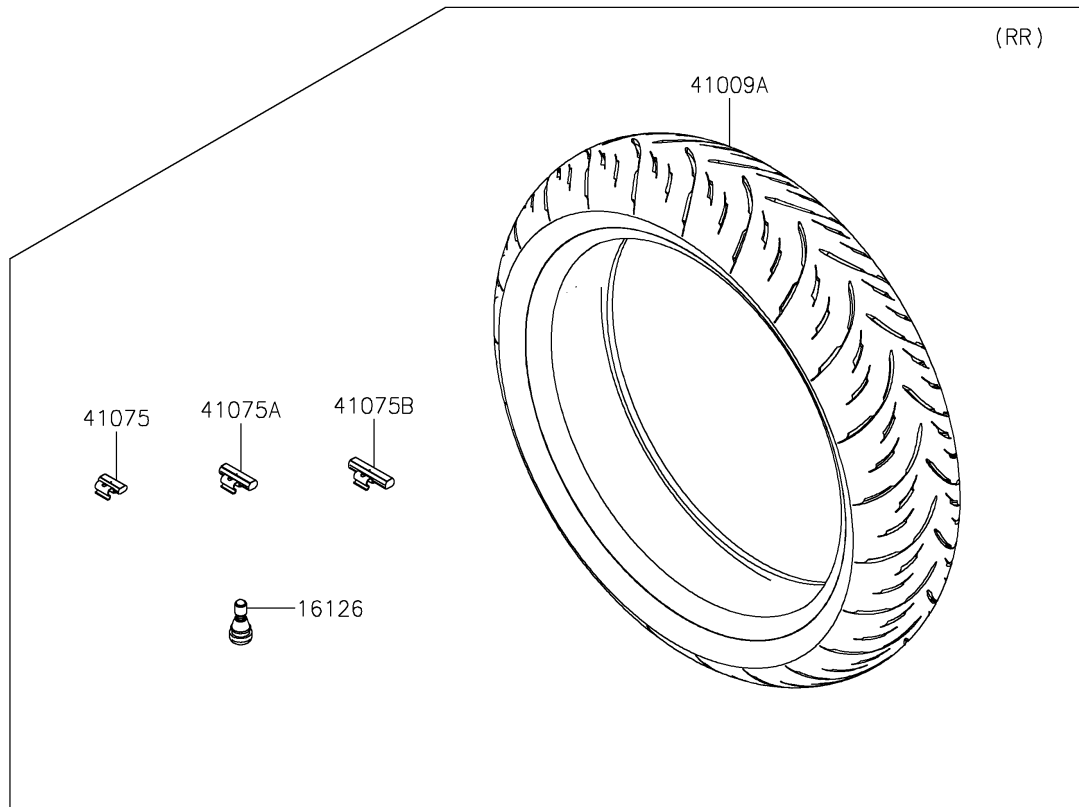

2021 NINJA® 400 PARTS DIAGRAM

Tires

2021 NINJA® 400 PARTS LIST

Tires

ITEM NAME	PART NUMBER	QUANTITY
VALVE,TIRE (Ref # 16126)	16126-1140	2
TIRE,FR,110/70R17 54H,GPR-300F (Ref # 41009)	41009-0773	1
TIRE,RR,150/60R17 66H,GPR-300 (Ref # 41009A)	41009-0774	1
BALANCER-WHEEL,10G,SILVER (Ref # 41075)	41075-0007	AR
BALANCER-WHEEL,20G,SILVER (Ref # 41075A)	41075-0008	AR
BALANCER-WHEEL,30G,SILVER (Ref # 41075B)	41075-0009	AR