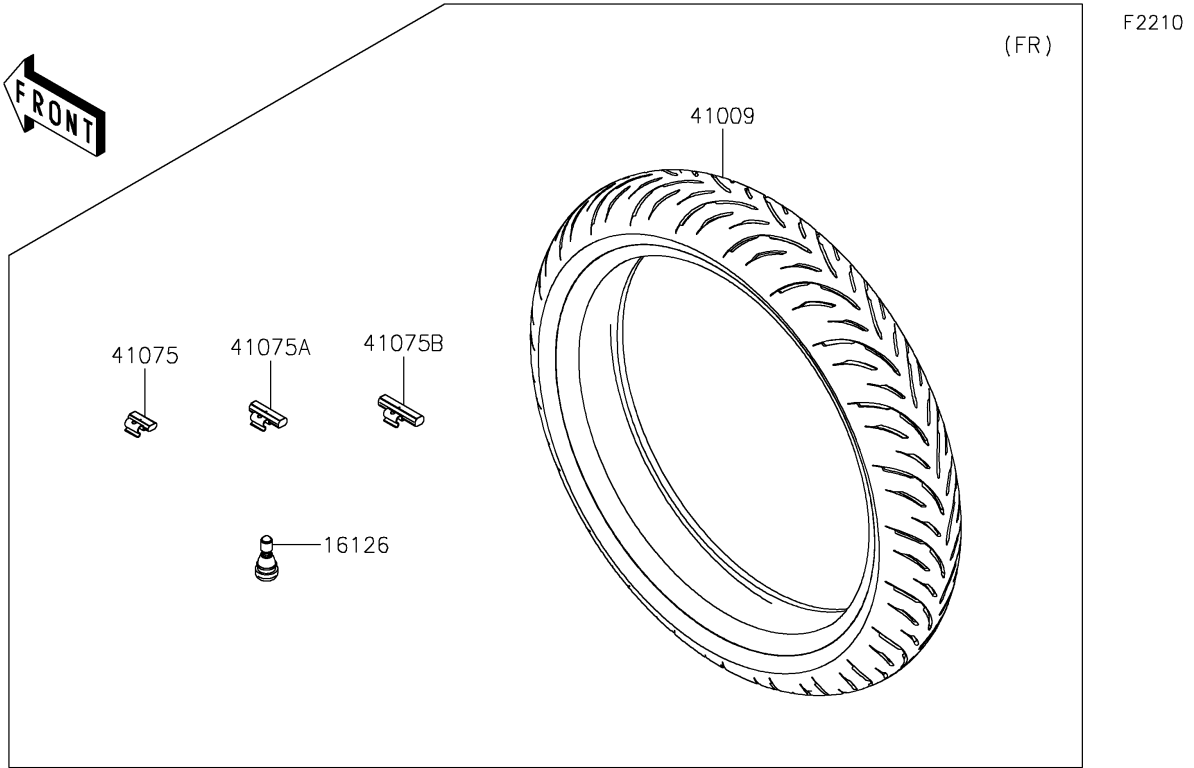

2021 NINJA® 400 PARTS DIAGRAM

Tires

2021 NINJA® 400 PARTS LIST

Tires

ITEM NAME	PART NUMBER	QUANTITY
VALVE,TIRE (Ref # 16126)	16126-1140	2
TIRE,FR,110/70R17 54H,GPR-300F (Ref # 41009)	41009-0773	1
TIRE,RR,150/60R17 66H,GPR-300 (Ref # 41009A)	41009-0774	1
BALANCER-WHEEL,10G,SILVER (Ref # 41075)	41075-0007	AR
BALANCER-WHEEL,20G,SILVER (Ref # 41075A)	41075-0008	AR
BALANCER-WHEEL,30G,SILVER (Ref # 41075B)	41075-0009	AR