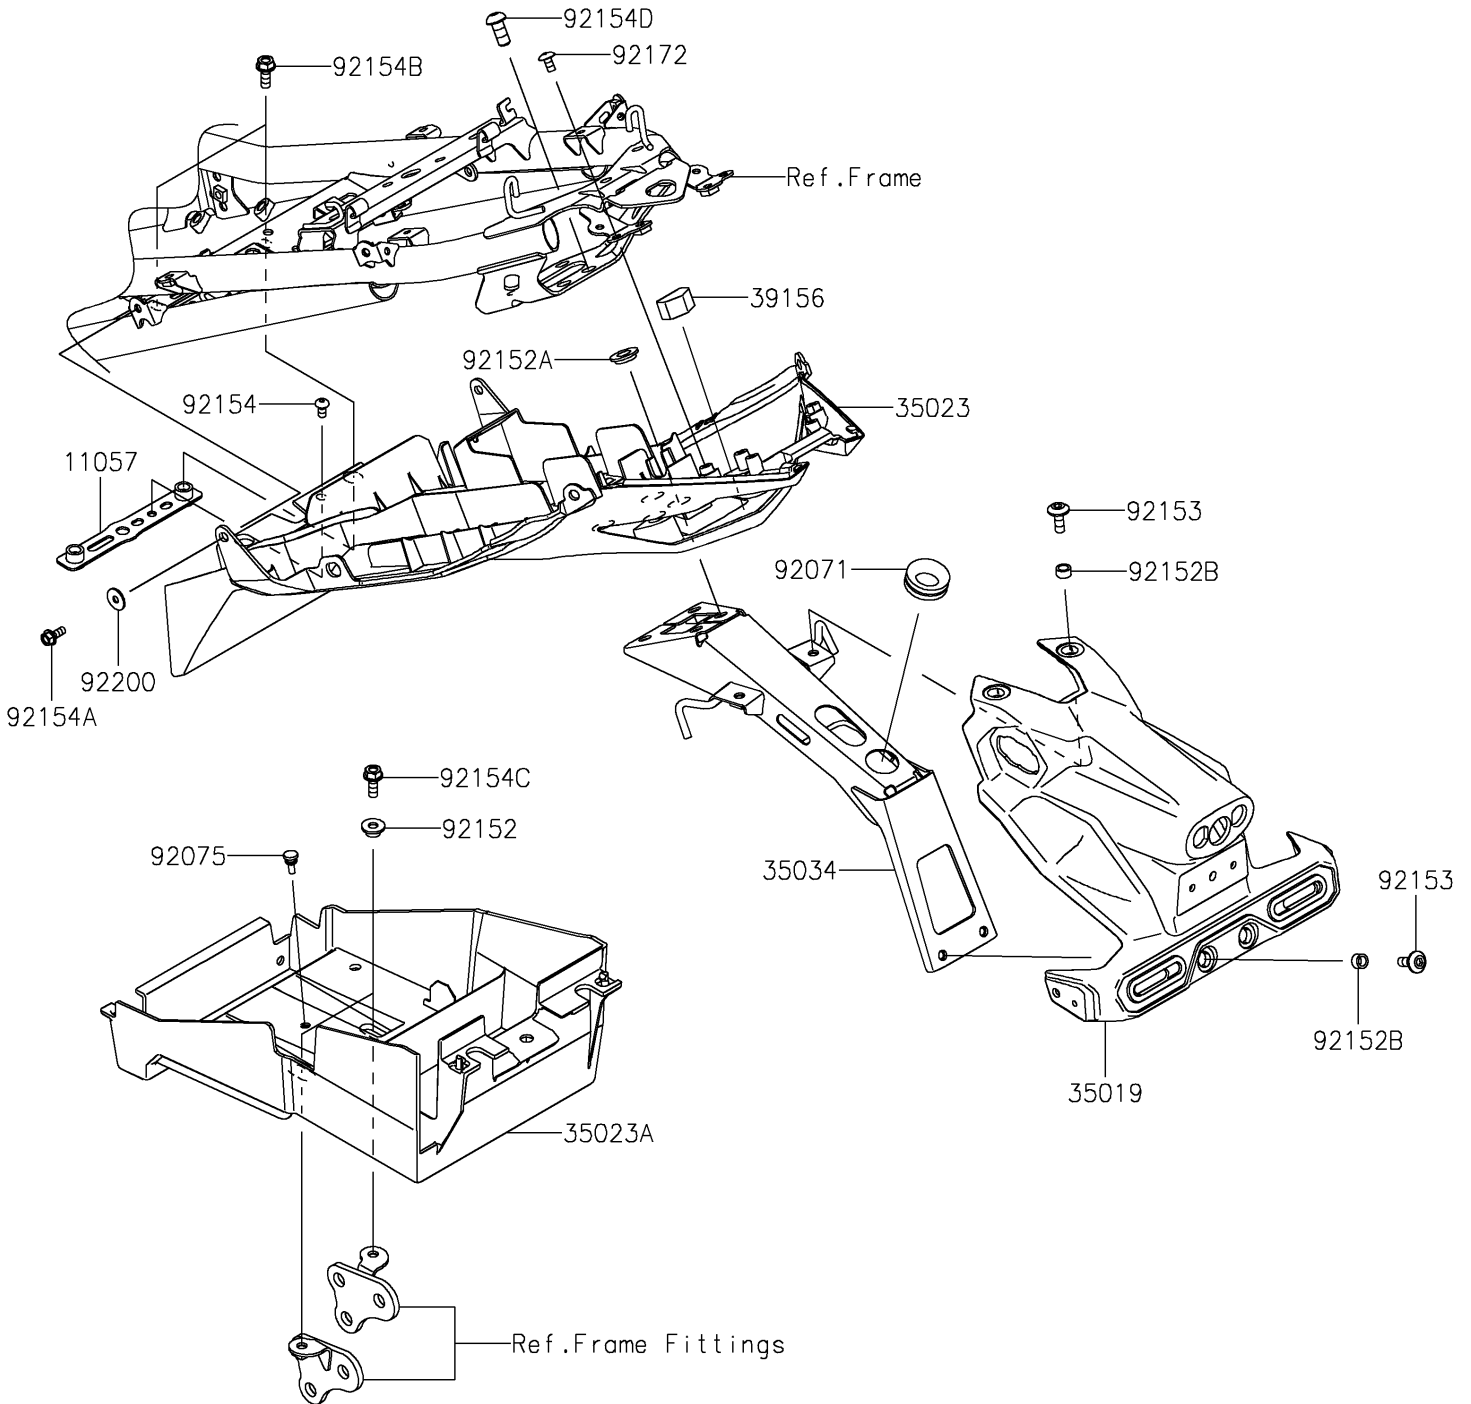

2021 NINJA® 400 PARTS DIAGRAM

Rear Fender(s)

F2172

2021 NINJA® 400 PARTS LIST

Rear Fender(s)

ITEM NAME	PART NUMBER	QUANTITY
BRACKET (Ref # 11057)	11057-1191	1
FLAP (Ref # 35019)	35019-0639	1
FENDER-REAR (Ref # 35023)	35023-0436	1
FENDER-REAR (Ref # 35023A)	35023-0438	1
REINFORCE (Ref # 35034)	35034-0601	1
PAD,16X24X13 (Ref # 39156)	39156-2379	1
GROMMET (Ref # 92071)	92071-0709	1
DAMPER,6X10X15 (Ref # 92075)	92075-1808	1
COLLAR,6.5X10X6.4 (Ref # 92152)	92152-2287	2
COLLAR,10X20X4.5 (Ref # 92152A)	92152-2392	4
COLLAR,6.8X10X5.4 (Ref # 92152B)	92152-2393	4
BOLT,SOCKET,6X16 (Ref # 92153)	92153-1526	4
BOLT,SOCKET,5X10 (Ref # 92154)	92154-1547	1
BOLT,FLANGED,5X12 (Ref # 92154A)	92154-2893	2
BOLT,FLANGED,6X16 (Ref # 92154B)	92154-2895	2
BOLT,FLANGED,6X16 (Ref # 92154C)	92154-2900	2
BOLT,SOCKET,8X18 (Ref # 92154D)	92154-3739	4
SCREW,TAPPING,5X10 (Ref # 92172)	92172-0262	2
WASHER,5.2X16X1.2 (Ref # 92200)	92200-0583	2