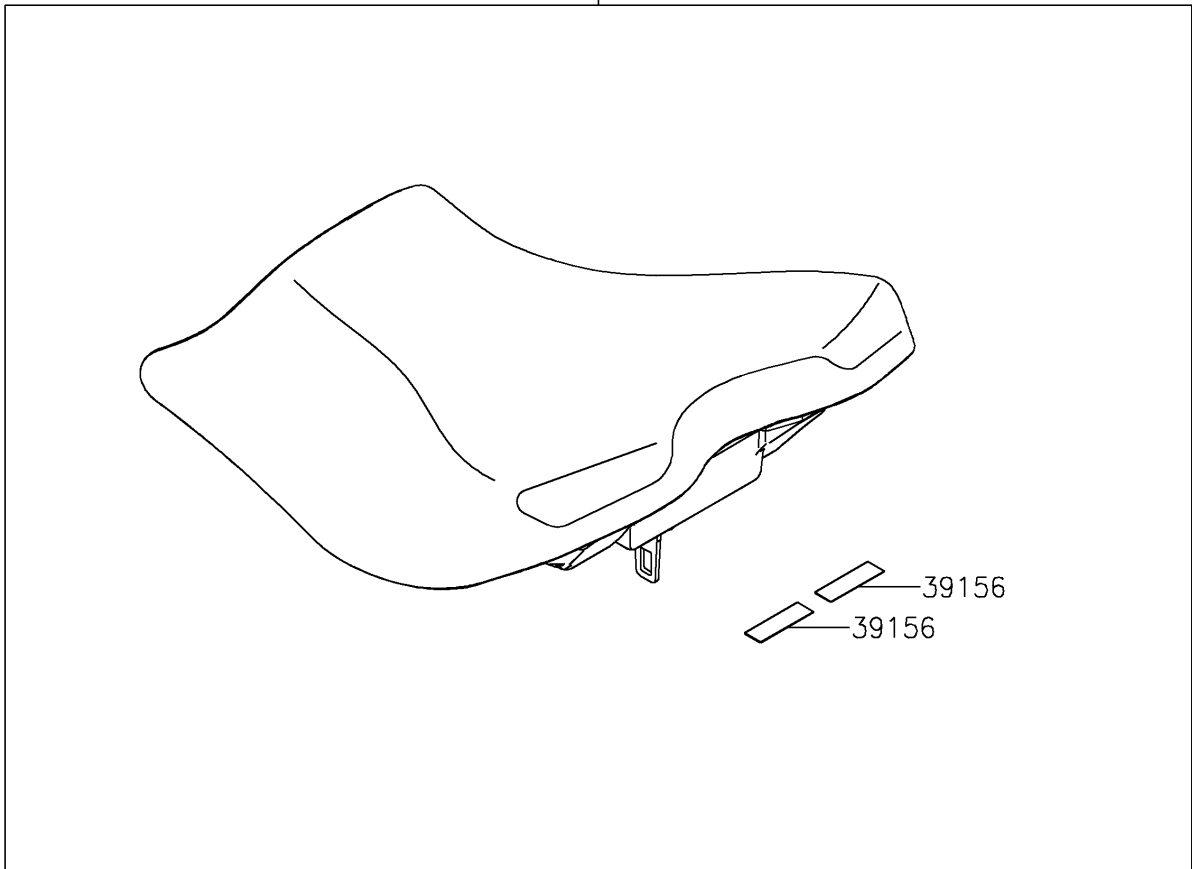

# 2021 NINJA<sup>®</sup> 400 ABS PARTS DIAGRAM

Accessory(High Seat)

F2910E

99994/A

## 2021 NINJA® 400 ABS PARTS LIST

Accessory(High Seat)

ITEM NAME	PART NUMBER	QUANTITY
PAD,12X40 (Ref # 39156)	39156-2323	2
KIT-ACCESSORY,HIGH SEAT (Ref # 99994)	99994-1041	1
HIGH SEAT (Ref # 99994A)	99994-1665	1