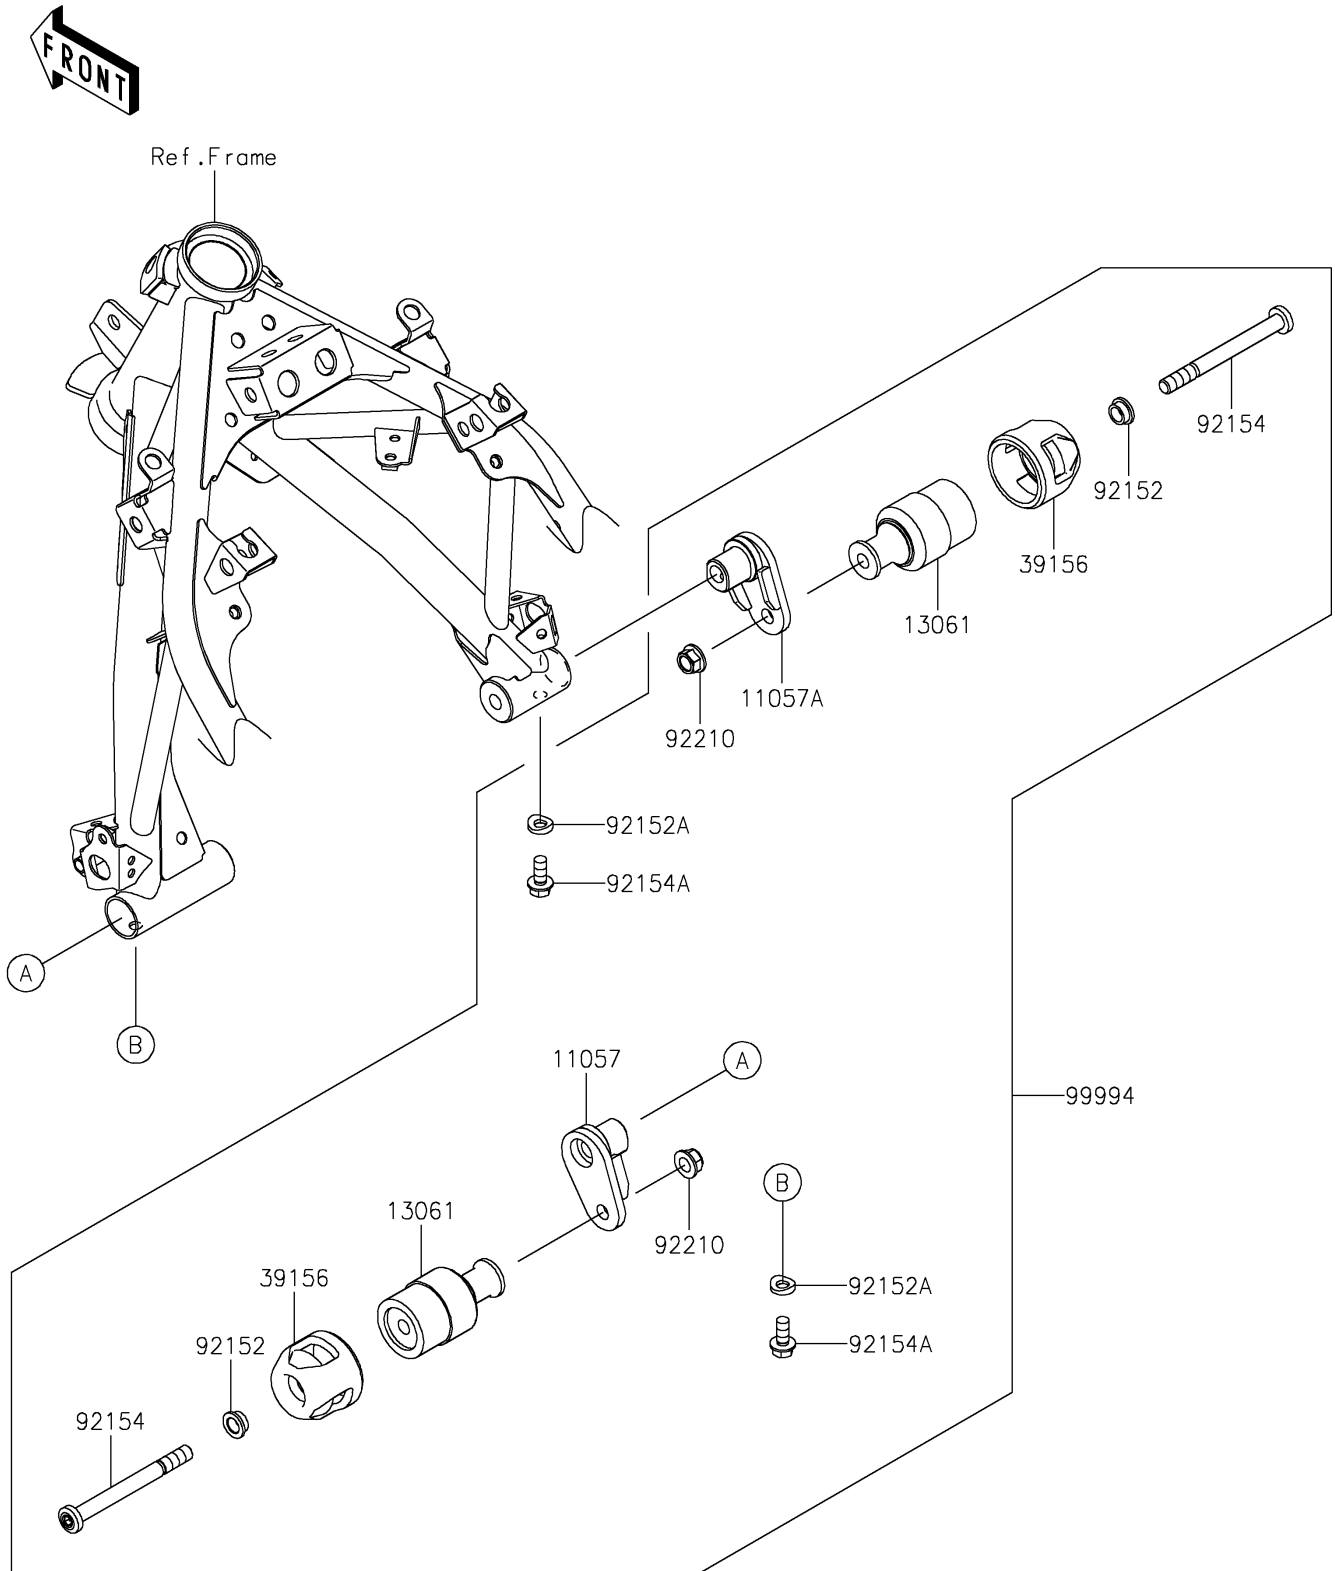

2021 NINJA® 400 ABS PARTS DIAGRAM

Accessory(Slider)

F2910C

2021 NINJA® 400 ABS PARTS LIST

Accessory(Slider)

ITEM NAME	PART NUMBER	QUANTITY
BRACKET,SLIDER,LH (Ref # 11057)	11057-1234	1
BRACKET,SLIDER,RH (Ref # 11057A)	11057-1235	1
BOSS (Ref # 13061)	13061-0782	2
PAD,SLIDER (Ref # 39156)	39156-1913	2
COLLAR,10.2X14X7 (Ref # 92152)	92152-2129	2
COLLAR,8.3X16 (Ref # 92152A)	92152-2423	2
BOLT,SOCKET,10X105 (Ref # 92154)	92154-1767	2
BOLT-FLANGED,8X14 (Ref # 92154A)	92154-3798	2
NUT,LOCK,FLANGED,10MM (Ref # 92210)	92210-1081	2
KIT-ACCESSORY,SLIDER (Ref # 99994)	99994-1036	1