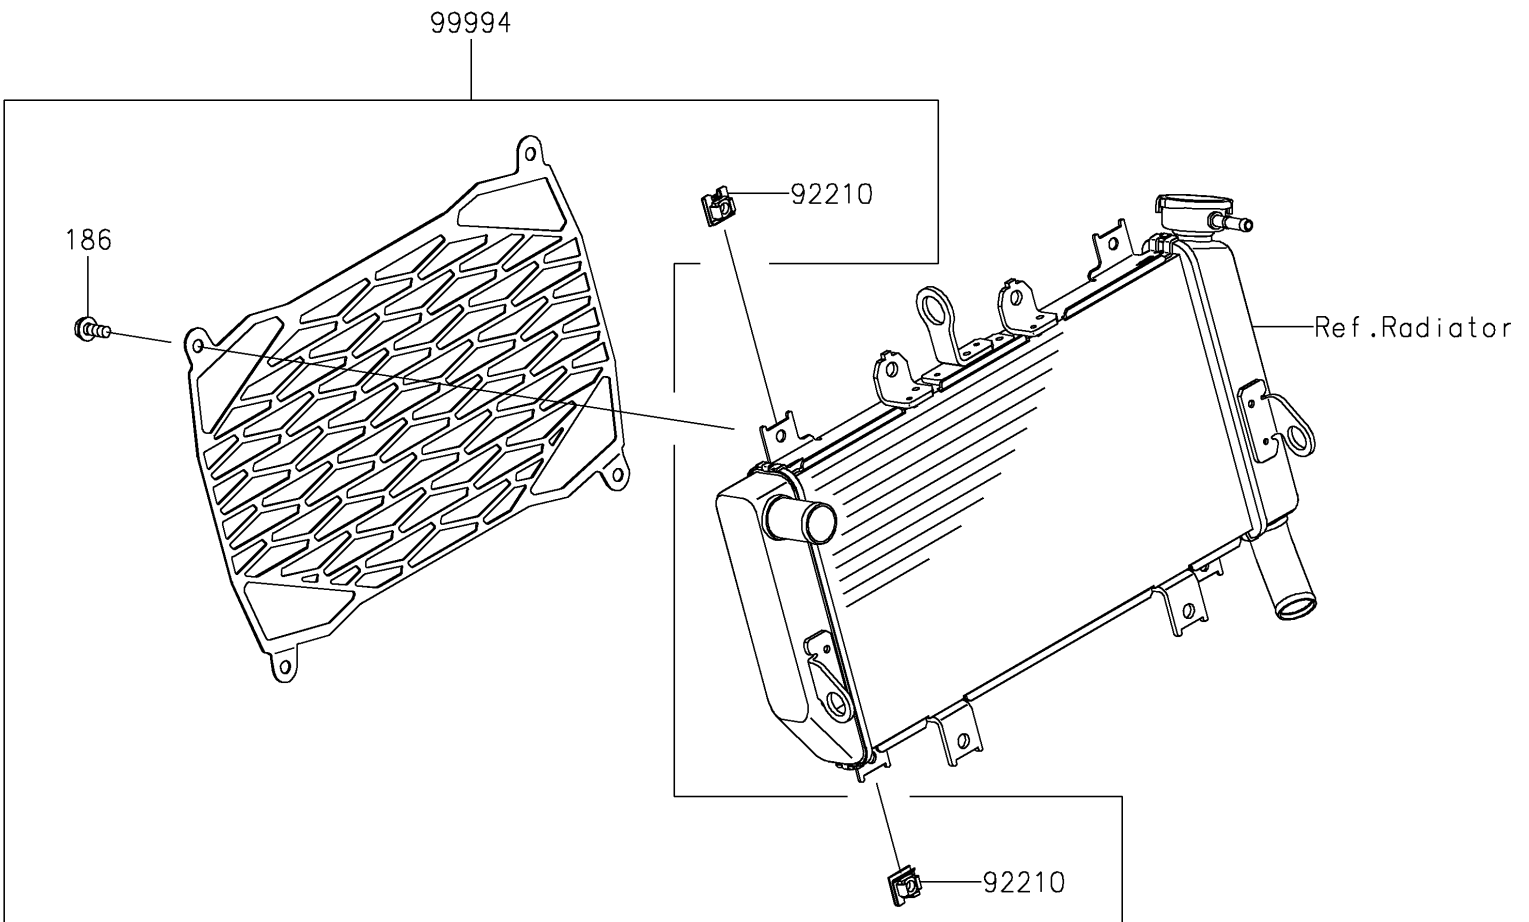

2021 NINJA® 400 ABS PARTS DIAGRAM

Accessory(Radiator Screen)

F2910A

2021 NINJA® 400 ABS PARTS LIST

Accessory(Radiator Screen)

ITEM NAME	PART NUMBER	QUANTITY
NUT,CLIP,6MM (Ref # 92210)	92210-0867	4
KIT-ACCESSORY,RADIATOR SCREEN (Ref # 99994)	99994-1048	1
BOLT-UPSET-WP (Ref # 186)	186BA0616	4