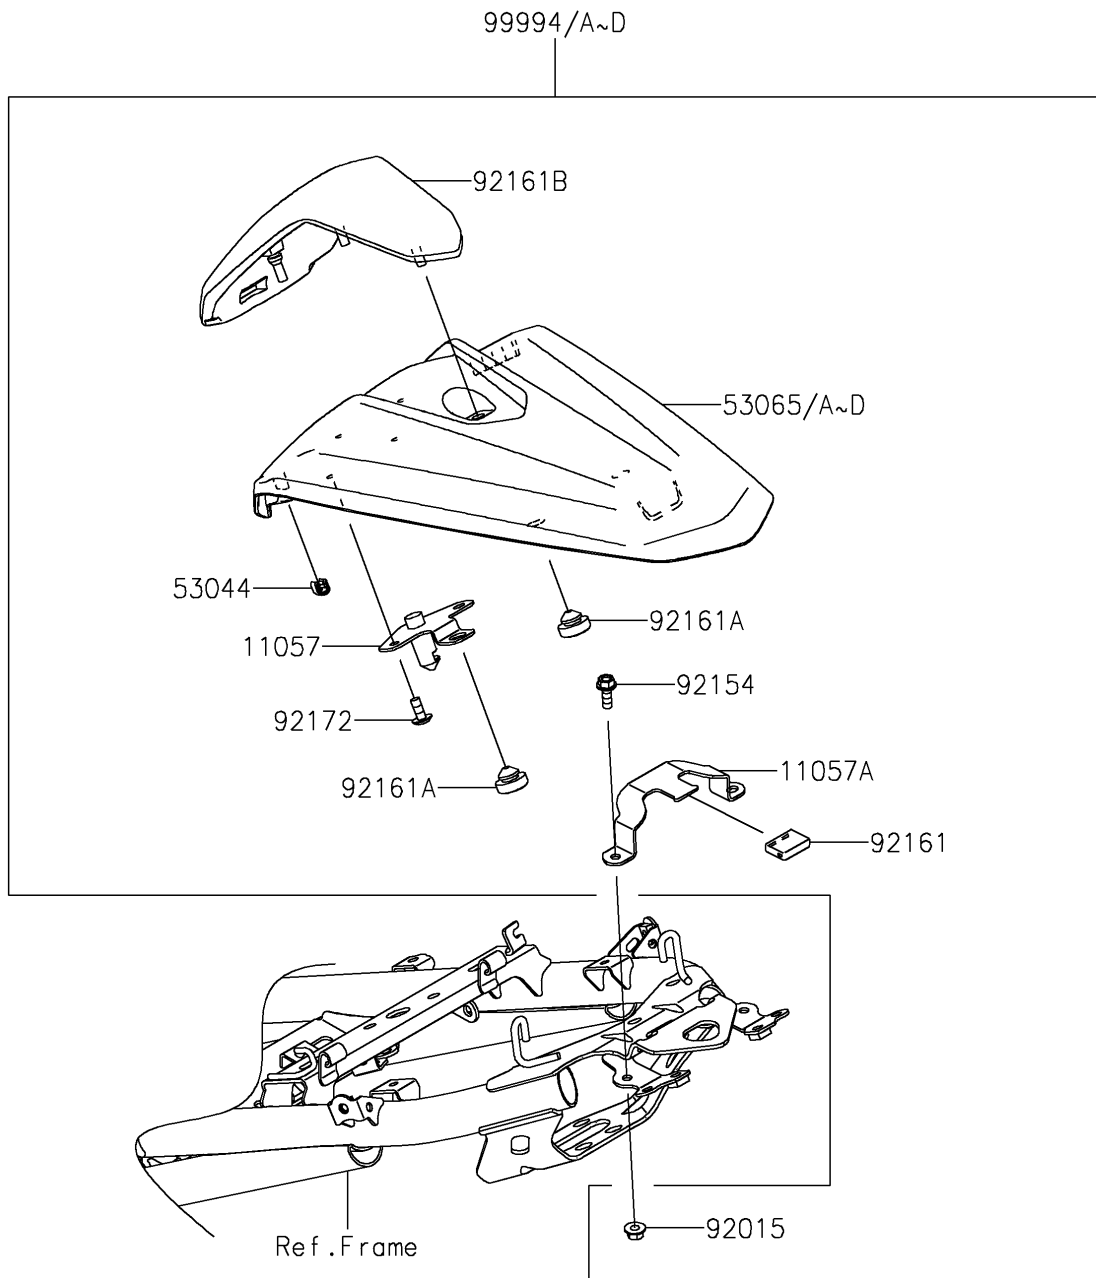

2021 NINJA® 400 ABS PARTS DIAGRAM

Accessory(Single Seat Cover)

F2910

2021 NINJA® 400 ABS PARTS LIST

Accessory(Single Seat Cover)

ITEM NAME	PART NUMBER	QUANTITY
BRACKET,COVER FIX (Ref # 11057)	11057-1241	1
BRACKET,FRAME FIX (Ref # 11057A)	11057-1242	1
TRIM,L=20 (Ref # 53044)	53044-0021	2
COVER SEAT,M.G.GRAY (Ref # 53065A)	53065-0044-45W	1
NUT,FLANGED,5MM (Ref # 92015)	92015-1656	2
BOLT,FLANGED,5X14 (Ref # 92154)	92154-2894	2
DAMPER,15X21X5.5 (Ref # 92161)	92161-1472	1
DAMPER,9.5X18X6 (Ref # 92161A)	92161-1473	3
DAMPER,SEAT COVER (Ref # 92161B)	92161-1988	1
SCREW,5X12 (Ref # 92172)	92172-0821	2
KIT,SINGLE SEAT COVER,M.G.GRAY (Ref # 99994A)	99994-1038-45W	1