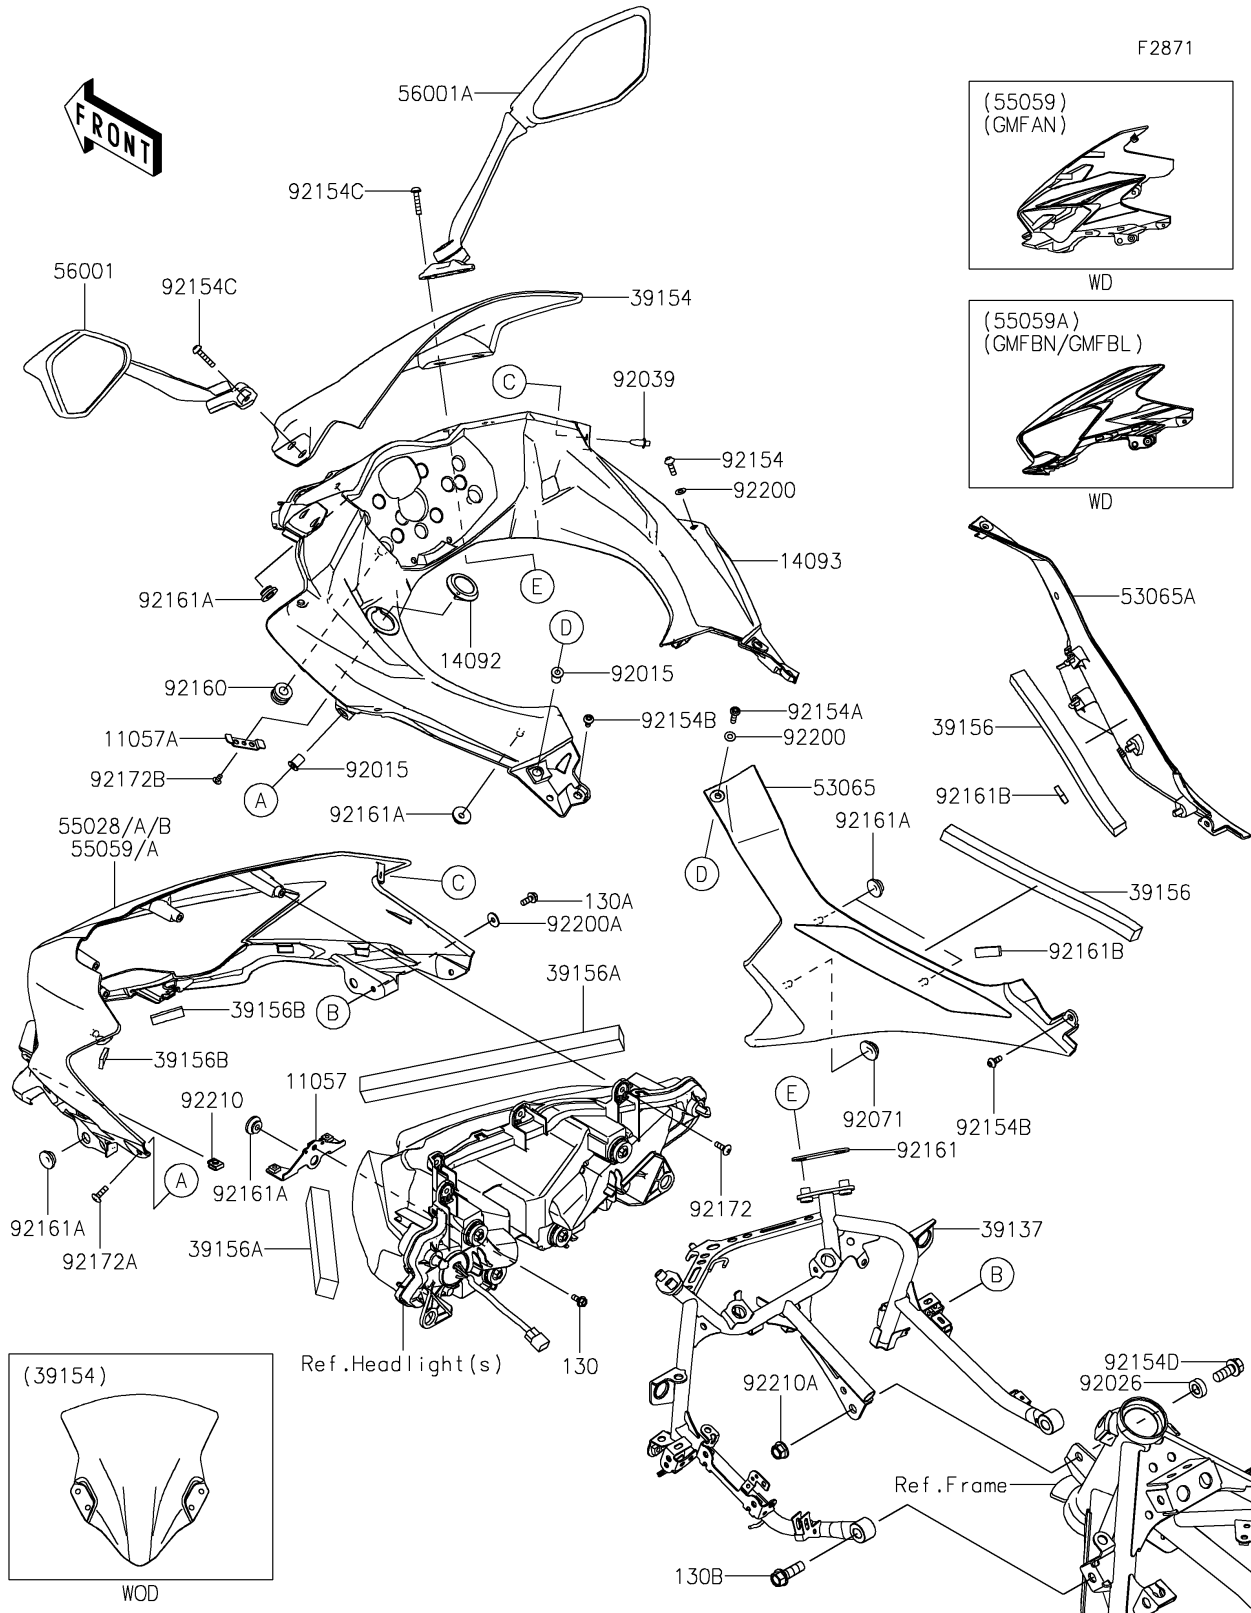

2021 NINJA® 400 ABS PARTS DIAGRAM

Cowling

2021 NINJA® 400 ABS PARTS LIST

Cowling

ITEM NAME	PART NUMBER	QUANTITY
BRACKET,HEAD LAMP,LWR (Ref # 11057)	11057-1199	1
BRACKET,DC SOCKET (Ref # 11057A)	11057-1249	1
COVER,DC SOCKET (Ref # 14092)	14092-0214	1
COVER,METER (Ref # 14093)	14093-0644	1
STAY-COMP,UPP COWL. (Ref # 39137)	39137-0679	1
WINDSHIELD (Ref # 39154)	39154-0369	1
PAD,13X240X16 (Ref # 39156)	39156-2297	2
PAD,20X290X20 (Ref # 39156A)	39156-2357	2
PAD,10X35X4 (Ref # 39156B)	39156-2380	2
COVER SEAT,LH (Ref # 53065)	53065-0042	1
COVER SEAT,RH (Ref # 53065A)	53065-0043	1
COWLING,UPP,M.G.GRAY (Ref # 55059A)	55059-5324-45W	1
MIRROR-ASSY,LH (Ref # 56001)	56001-0378	1
MIRROR-ASSY,RH (Ref # 56001A)	56001-0379	1
NUT,WELL,5MM (Ref # 92015)	92015-1757	4
SPACER,10.5X20X6.5 (Ref # 92026)	92026-0835	1
RIVET (Ref # 92039)	92039-0060	2
GROMMET,20X24X7.5 (Ref # 92071)	92071-0766	2
BOLT,SOCKET,5X16 (Ref # 92154)	92154-0209	2
BOLT,SOCKET,5X20 (Ref # 92154A)	92154-0210	2
BOLT,SOCKET,5X12 (Ref # 92154B)	92154-1421	4
BOLT,SOCKET,6X25 (Ref # 92154C)	92154-2806	4
BOLT-FLANGED,10X25 (Ref # 92154D)	92154-4058	1
DAMPER,10X20X12 (Ref # 92160)	92160-1167	2
DAMPER (Ref # 92161)	92161-1467	2
DAMPER (Ref # 92161A)	92161-1531	10
DAMPER,10X28X5 (Ref # 92161B)	92161-2107	2
SCREW,TAPPING,5X16 (Ref # 92172)	92172-0427	4
SCREW,TRUSS HEAD,5X16 (Ref # 92172A)	92172-1222	2

2021 NINJA® 400 ABS PARTS LIST

Cowling

ITEM NAME	PART NUMBER	QUANTITY
SCREW,CROSS,4X8 (Ref # 92172B)	92172-1227	1
WASHER,NYLON,5.3X11.5X0.5 (Ref # 92200)	92200-0006	4
WASHER,5.2X16X1.2 (Ref # 92200A)	92200-0583	2
NUT (Ref # 92210)	92210-0571	2
NUT,LOCK,FLANGED,10MM (Ref # 92210A)	92210-1081	1
BOLT-FLANGED,5X12 (Ref # 130)	130BA0512	1
BOLT-FLANGED,5X14 (Ref # 130A)	130BA0514	2
BOLT-FLANGED,10X30 (Ref # 130B)	130CA1030	2