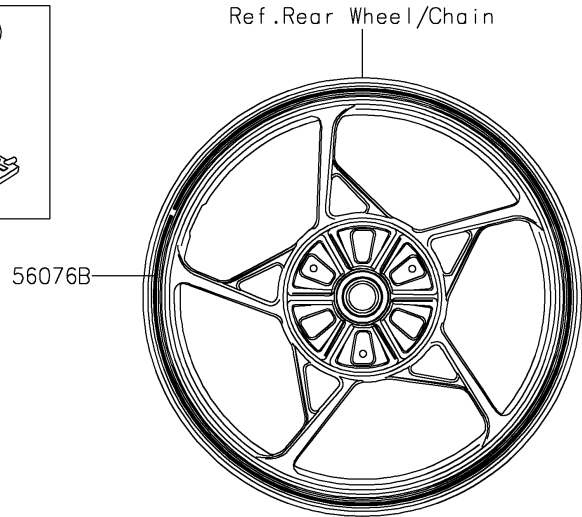

# 2021 NINJA® 400 PARTS DIAGRAM

Decals(Red)(GMFNN/GMFNL)

F2861A

## 2021 NINJA® 400 PARTS LIST

Decals(Red)(GMFNN/GMFNL)

ITEM NAME	PART NUMBER	QUANTITY
MARK,FR FENDER,ABS (Ref # 56054)	56054-1412	2
MARK,WINDSHIELD,KAWASAKI (Ref # 56054A)	56054-2261	1
MARK,FUEL TANK,KAWASAKI (Ref # 56054B)	56054-2395	2
PATTERN,SIDE COWL.,LH (Ref # 56076)	56076-1767	1
PATTERN,SIDE COWL.,RH (Ref # 56076A)	56076-1768	1
PATTERN,WHEEL,BLK/SIL,4X1353 (Ref # 56076B)	56076-2174	4
RIM STRIPE APPLICATOR (Ref # 57001)	57001-1752	AR