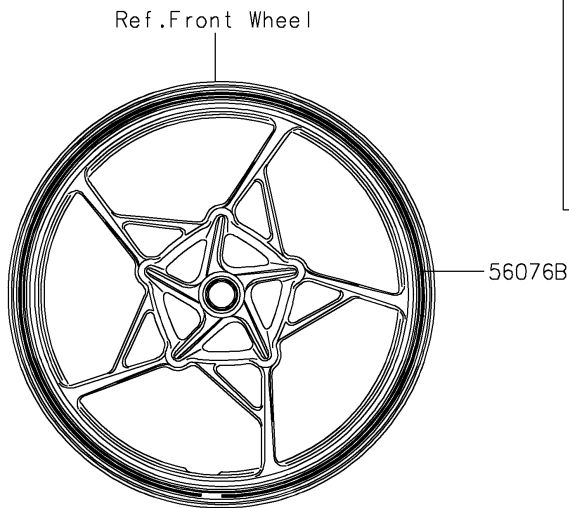

# 2021 NINJA® 400 PARTS DIAGRAM

Decals(Red)(GMFNN/GMFNL)

F2861A

## 2021 NINJA® 400 PARTS LIST

Decals(Red)(GMFNN/GMFNL)

ITEM NAME	PART NUMBER	QUANTITY
MARK,FR FENDER,ABS (Ref # 56054)	56054-1412	2
MARK,WINDSHIELD,KAWASAKI (Ref # 56054A)	56054-2261	1
MARK,FUEL TANK,KAWASAKI (Ref # 56054B)	56054-2395	2
PATTERN,SIDE COWL.,LH (Ref # 56076)	56076-1767	1
PATTERN,SIDE COWL.,RH (Ref # 56076A)	56076-1768	1
PATTERN,WHEEL,BLK/SIL,4X1353 (Ref # 56076B)	56076-2174	4
RIM STRIPE APPLICATOR (Ref # 57001)	57001-1752	AR