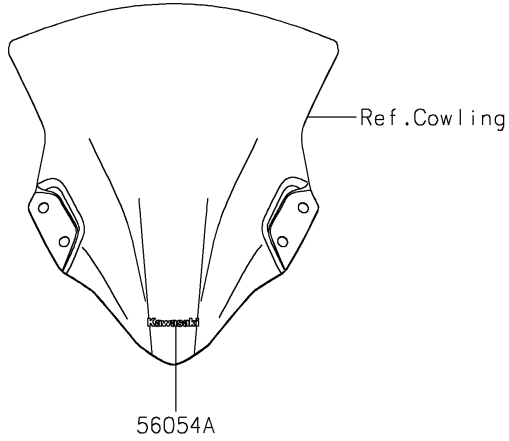

# 2021 NINJA® 400 PARTS DIAGRAM

Decals(Red)(GMFNN/GMFNL)

F2861A

## 2021 NINJA® 400 PARTS LIST

Decals(Red)(GMFNN/GMFNL)

ITEM NAME	PART NUMBER	QUANTITY
MARK,FR FENDER,ABS (Ref # 56054)	56054-1412	2
MARK,WINDSHIELD,KAWASAKI (Ref # 56054A)	56054-2261	1
MARK,FUEL TANK,KAWASAKI (Ref # 56054B)	56054-2395	2
PATTERN,SIDE COWL.,LH (Ref # 56076)	56076-1767	1
PATTERN,SIDE COWL.,RH (Ref # 56076A)	56076-1768	1
PATTERN,WHEEL,BLK/SIL,4X1353 (Ref # 56076B)	56076-2174	4
RIM STRIPE APPLICATOR (Ref # 57001)	57001-1752	AR