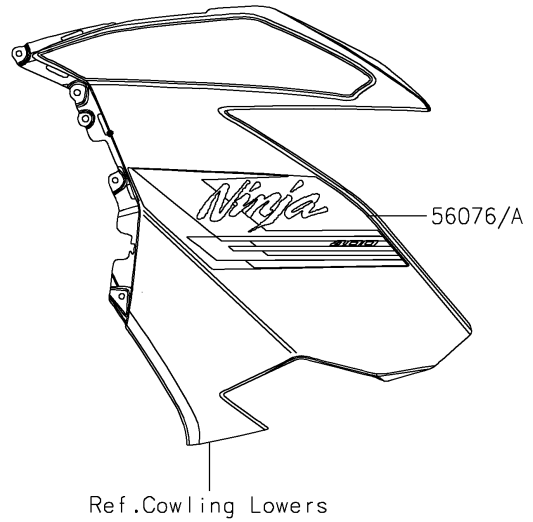

# 2021 NINJA® 400 PARTS DIAGRAM

Decals(Red)(GMFNN/GMFNL)

F2861A

## 2021 NINJA® 400 PARTS LIST

Decals(Red)(GMFNN/GMFNL)

ITEM NAME	PART NUMBER	QUANTITY
MARK,FR FENDER,ABS (Ref # 56054)	56054-1412	2
MARK,WINDSHIELD,KAWASAKI (Ref # 56054A)	56054-2261	1
MARK,FUEL TANK,KAWASAKI (Ref # 56054B)	56054-2395	2
PATTERN,SIDE COWL.,LH (Ref # 56076)	56076-1767	1
PATTERN,SIDE COWL.,RH (Ref # 56076A)	56076-1768	1
PATTERN,WHEEL,BLK/SIL,4X1353 (Ref # 56076B)	56076-2174	4
RIM STRIPE APPLICATOR (Ref # 57001)	57001-1752	AR