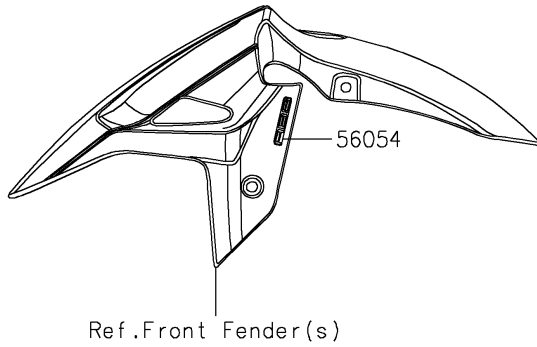

# 2021 NINJA® 400 PARTS DIAGRAM

Decals(Red)(GMFNN/GMFNL)

F2861A

## 2021 NINJA® 400 PARTS LIST

Decals(Red)(GMFNN/GMFNL)

ITEM NAME	PART NUMBER	QUANTITY
MARK,FR FENDER,ABS (Ref # 56054)	56054-1412	2
MARK,WINDSHIELD,KAWASAKI (Ref # 56054A)	56054-2261	1
MARK,FUEL TANK,KAWASAKI (Ref # 56054B)	56054-2395	2
PATTERN,SIDE COWL.,LH (Ref # 56076)	56076-1767	1
PATTERN,SIDE COWL.,RH (Ref # 56076A)	56076-1768	1
PATTERN,WHEEL,BLK/SIL,4X1353 (Ref # 56076B)	56076-2174	4
RIM STRIPE APPLICATOR (Ref # 57001)	57001-1752	AR