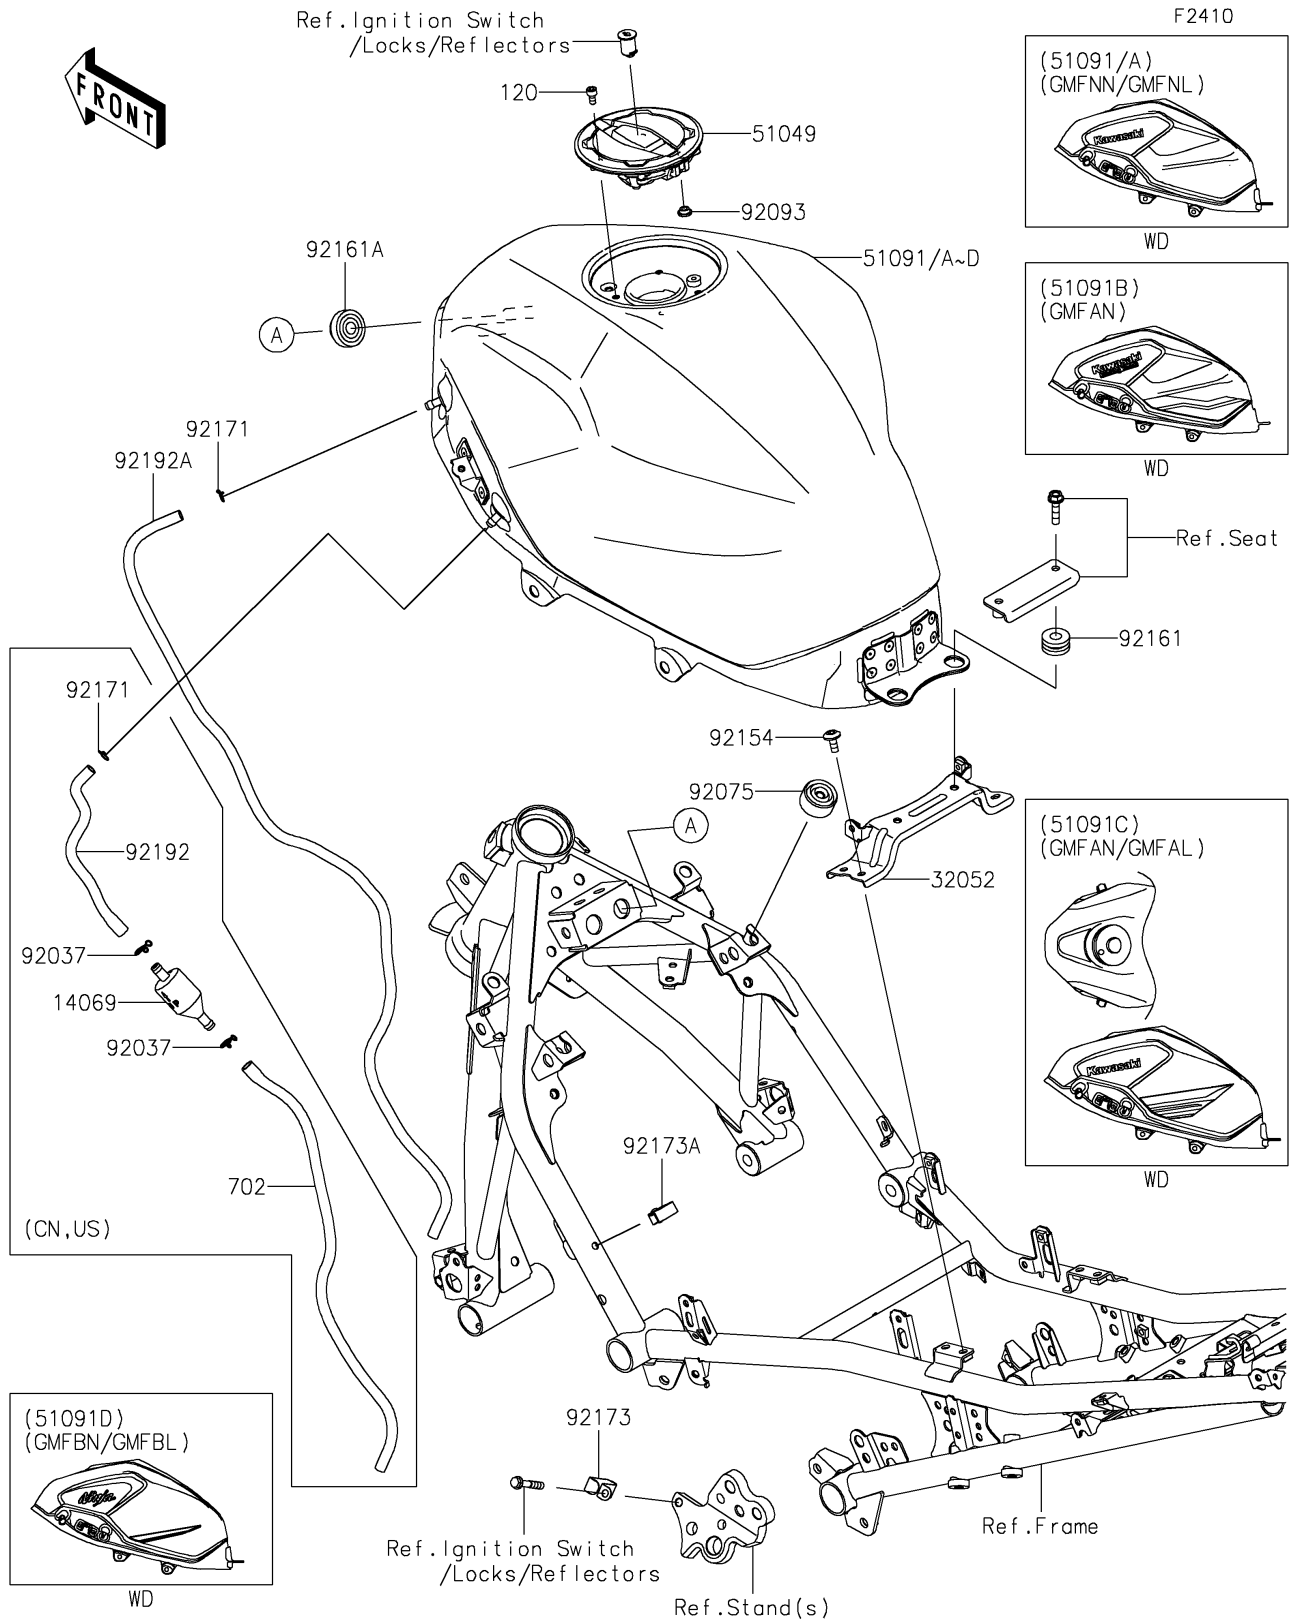

2021 NINJA® 400 ABS PARTS DIAGRAM

Fuel Tank

2021 NINJA® 400 ABS PARTS LIST

Fuel Tank

ITEM NAME	PART NUMBER	QUANTITY
BREATHER,FUEL TANK (Ref # 14069)	14069-1004	1
BRACKET-TANK (Ref # 32052)	32052-0809	1
CAP-TANK (Ref # 51049)	51049-0735	1
TANK-COMP-FUEL,M.G.GRAY (Ref # 51091D)	51091-5384-45W	1
CLAMP,TUBE (Ref # 92037)	92037-147	2
DAMPER (Ref # 92075)	92075-015	2
SEAL,FUEL TANK CAP (Ref # 92093)	92093-1030	1
BOLT,SOCKET,6X14 (Ref # 92154)	92154-0932	4
DAMPER,10X24X12 (Ref # 92161)	92161-0927	2
DAMPER,10X32X17 (Ref # 92161A)	92161-1980	2
CLAMP,8X0.7 (Ref # 92171)	92171-1973	1
CLAMP (Ref # 92173)	92173-0833	1
CLAMP,HOLDER CLIP (Ref # 92173A)	92173-0868	1
TUBE,6X9X200 (Ref # 92192)	92192-1824	1
TUBE,DRAIN,6X9X810 (Ref # 92192A)	92192-1860	1
BOLT-SOCKET,5X10 (Ref # 120)	120CC0510	4
TUBE-RUBBER,6X9X450 (Ref # 702)	702A06450	1
CLAMP,8X0.7 (Ref # 92171)	92171-1973	2