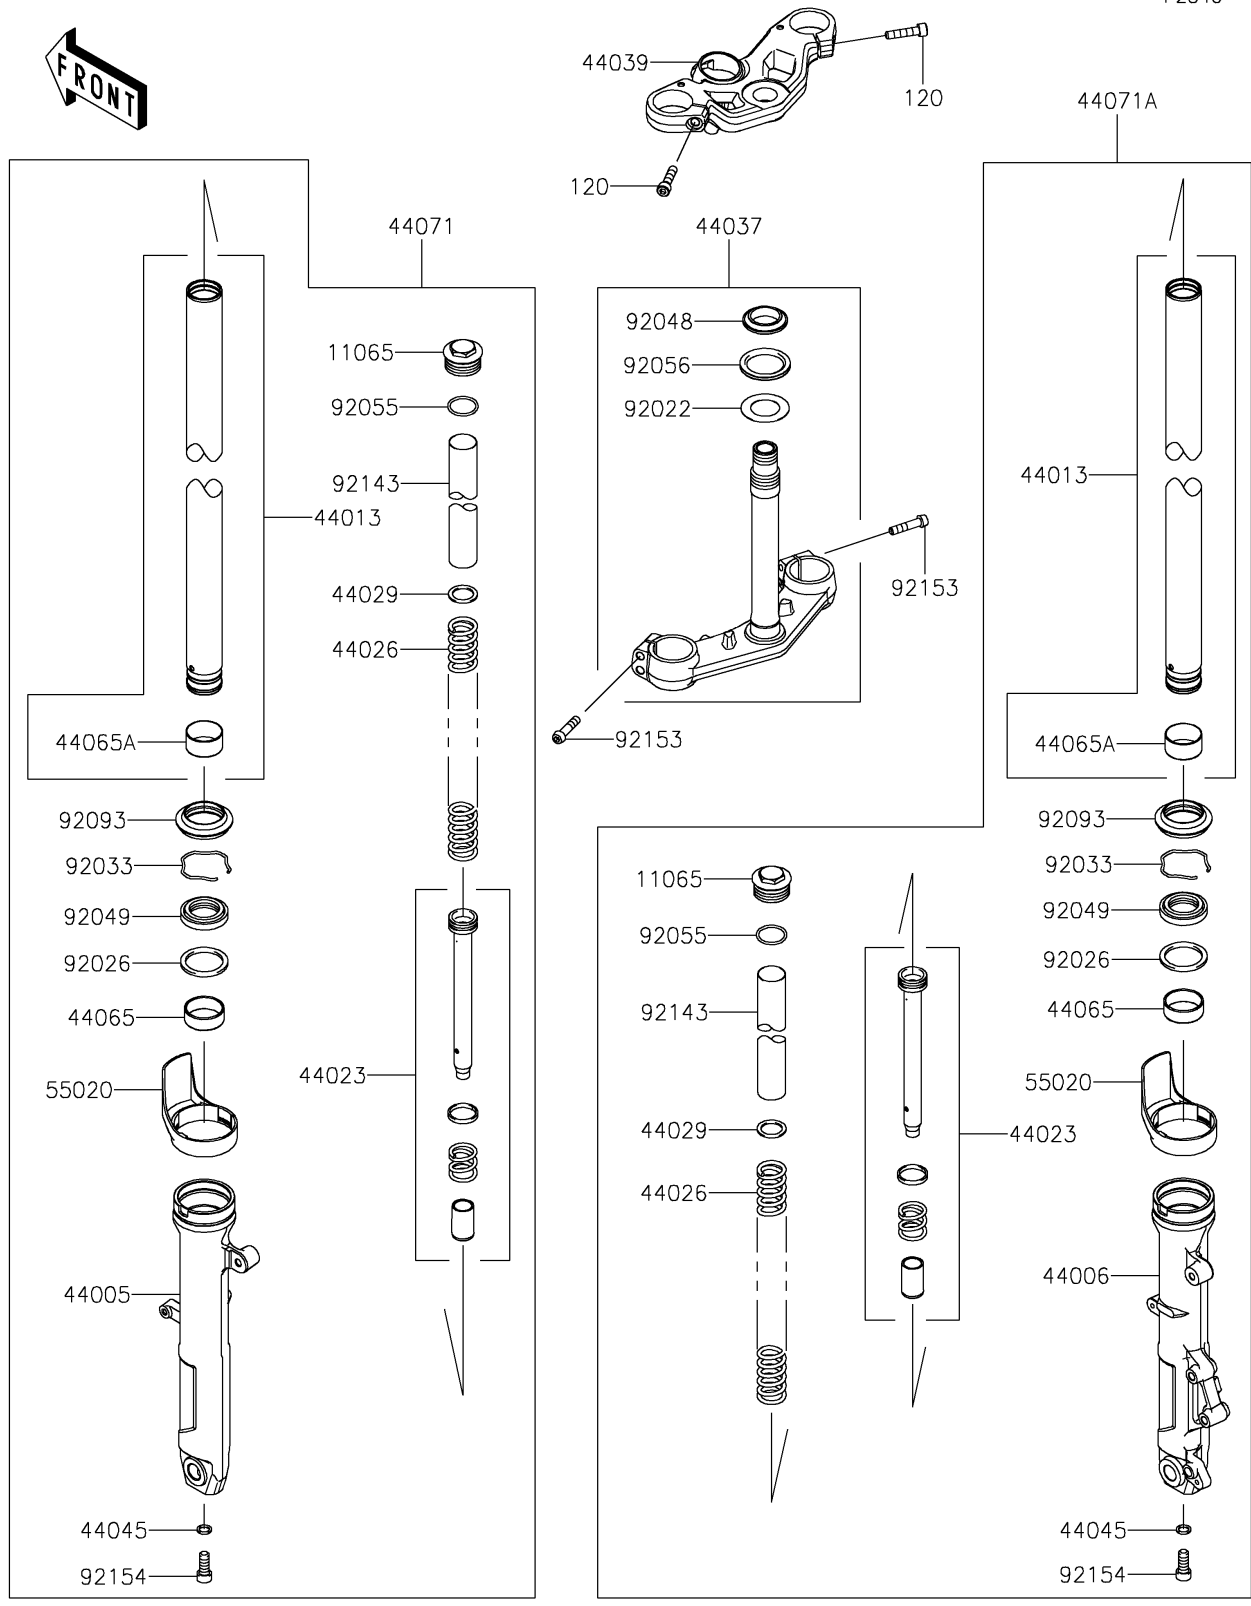

2021 NINJA® 400 PARTS DIAGRAM

Front Fork

F2340

2021 NINJA® 400 PARTS LIST

Front Fork

ITEM NAME	PART NUMBER	QUANTITY
CAP (Ref # 11065)	11065-1286	2
PIPE-LEFT FORK OUTER,F.S.BLACK (Ref # 44005)	44005-0119-18R	1
PIPE-RIGHT FORK OUTER,F.S.BLK (Ref # 44006)	44006-0116-18R	1
PIPE-FORK INNER (Ref # 44013)	44013-0324	2
CYLINDER-SET-FORK (Ref # 44023)	44023-0144	2
SPRING-FRONT FORK (Ref # 44026)	44026-0220	2
SEAT-FORK SPRING (Ref # 44029)	44029-1131	2
HOLDER-FORK UNDER,F.BLACK (Ref # 44037)	44037-0178-21	1
HOLDER-FORK UPPER (Ref # 44039)	44039-0186	1
GASKET,FORK CYLINDER BOLT (Ref # 44045)	44045-051	2
BUSHING-FRONT FORK,GUIDE (Ref # 44065)	44065-0030	2
BUSHING-FRONT FORK (Ref # 44065A)	44065-0036	2
DAMPER-ASSY,LH,F.S.BLACK (Ref # 44071)	44071-1295-22Q	1
DAMPER-ASSY,RH,F.S.BLACK (Ref # 44071A)	44071-1296-22Q	1
GUARD,FORK (Ref # 55020)	55020-0872	2
WASHER,30.5X50X0.6 (Ref # 92022)	92022-231	1
SPACER,FORK OUTER (Ref # 92026)	92026-1276	2
RING-SNAP (Ref # 92033)	92033-1222	2
RACE,STEERING STEM BEARING (Ref # 92048)	92048-0033	1
SEAL-OIL (Ref # 92049)	92049-0807	2
RING-O,FORK TOP (Ref # 92055)	92055-1420	2
SEAL-OIL,STEERING STEM (Ref # 92056)	92056-003	1
SEAL,DUST (Ref # 92093)	92093-0717	2
COLLAR,FORK,L=250 (Ref # 92143)	92143-1653	2
BOLT,SOCKET,8X35 (Ref # 92153)	92153-0854	4
BOLT (Ref # 92154)	92154-2551	2
BOLT-SOCKET,8X35 (Ref # 120)	120CC0835	2