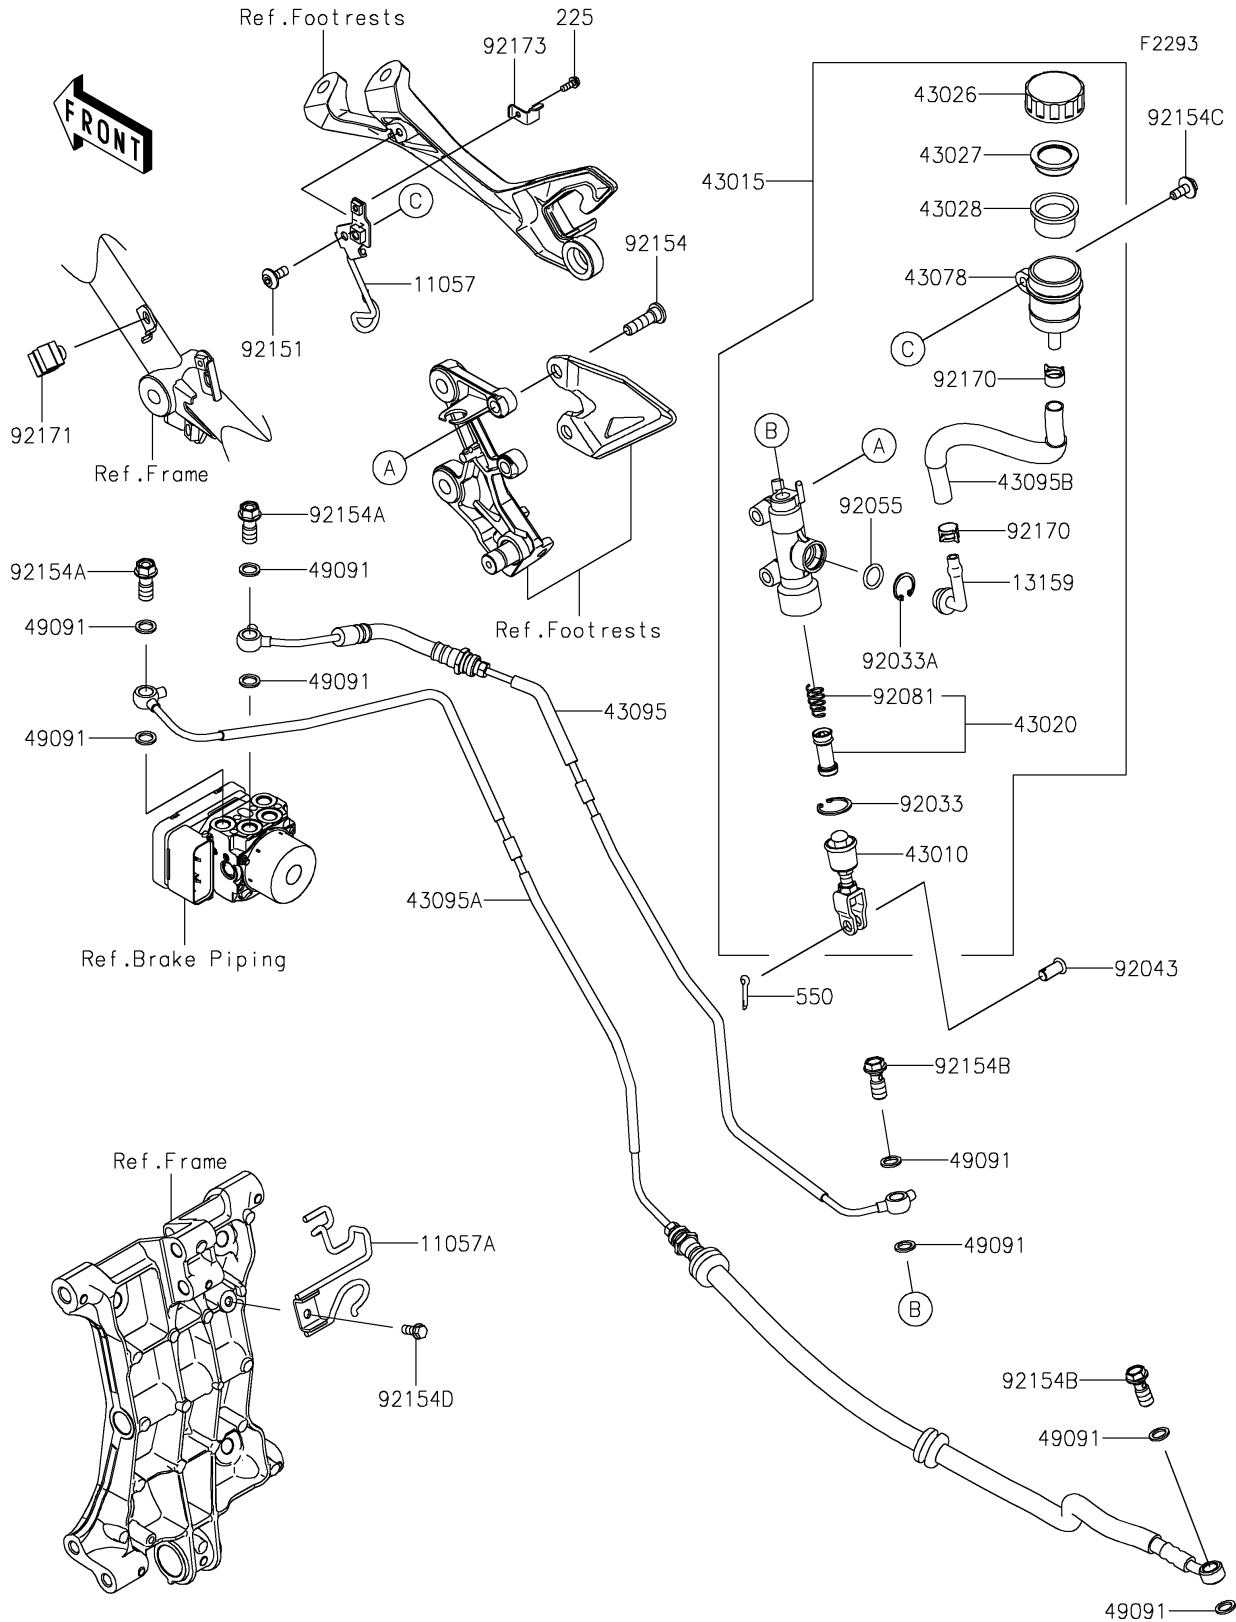

2021 NINJA® 400 ABS PARTS DIAGRAM

Rear Master Cylinder

2021 NINJA® 400 ABS PARTS LIST

Rear Master Cylinder

ITEM NAME	PART NUMBER	QUANTITY
BRACKET,RR RESERVOIR (Ref # 11057)	11057-1101	1
BRACKET,PIVOT BRACKET (Ref # 11057A)	11057-1103	1
CONNECTOR (Ref # 13159)	13159-1056	1
ROD-ASSY-BRAKE (Ref # 43010)	43010-0022	1
CYLINDER-ASSY-MASTER,RR (Ref # 43015)	43015-0667	1
PISTON-COMP-BRAKE (Ref # 43020)	43020-0023	1
CAP-BRAKE (Ref # 43026)	43026-0009	1
PLATE-DIAPHRAGM (Ref # 43027)	43027-1053	1
DIAPHRAGM (Ref # 43028)	43028-1065	1
RESERVOIR (Ref # 43078)	43078-0040	1
HOSE-BRAKE,RR M/CYLINDER-HU (Ref # 43095)	43095-1489	1
HOSE-BRAKE,HU-RR CALIPER (Ref # 43095A)	43095-1490	1
HOSE-BRAKE,RR RESERVOIR (Ref # 43095B)	43095-1495	1
WASHER-SEAL,10.1X14.5X1.5 (Ref # 49091)	49091-0001	8
RING-SNAP,20.9X24.6X1.2 (Ref # 92033)	92033-0079	1
RING-SNAP,20.5MM (Ref # 92033A)	92033-1186	1
PIN (Ref # 92043)	92043-0904	1
RING-O,14.8X2.4 (Ref # 92055)	92055-0741	1
SPRING,MASTER CYLINDER (Ref # 92081)	92081-1737	1
BOLT,SOCKET,6X14 (Ref # 92151)	92151-1654	1
BOLT,SOCKET,8X30 (Ref # 92154)	92154-0843	2
BOLT,BANJO,10X22 (Ref # 92154A)	92154-1138	2
BOLT,BANJO,10X23 (Ref # 92154B)	92154-1712	2
BOLT,UPSET-WP,6X16 (Ref # 92154C)	92154-2244	1
BOLT,6X14 (Ref # 92154D)	92154-4129	1
CLAMP,HOSE (Ref # 92170)	92170-1091	2
CLAMP (Ref # 92171)	92171-0818	1
CLAMP,RESERVOIR TANK CAP (Ref # 92173)	92173-0028	1
SCREW-PAN-WSP-CROS,4X12 (Ref # 225)	225AB0412	1

2021 NINJA® 400 ABS PARTS LIST

Rear Master Cylinder

ITEM NAME	PART NUMBER	QUANTITY
PIN-COTTER,2.0X15 (Ref # 550)	550AA2015	1