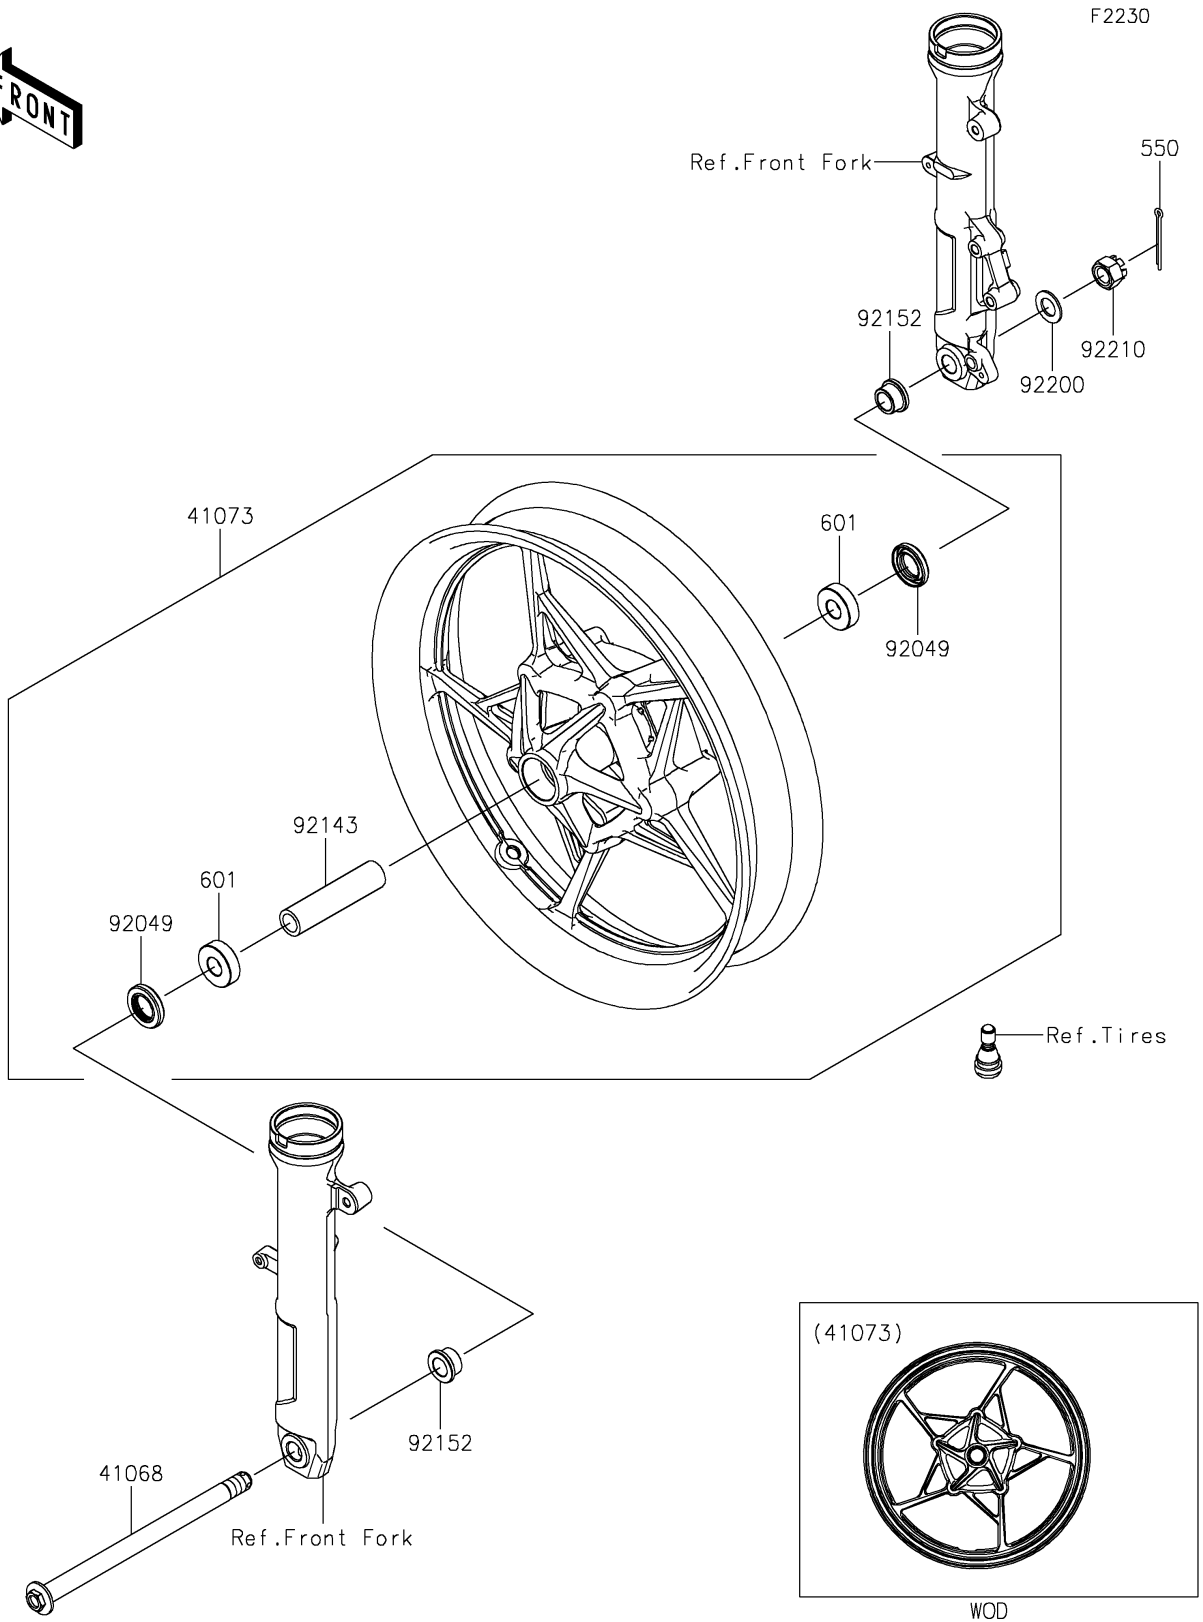

# 2021 NINJA® 400 PARTS DIAGRAM

Front Wheel

## 2021 NINJA® 400 PARTS LIST

### Front Wheel

ITEM NAME	PART NUMBER	QUANTITY
AXLE,FR,17X253,M16 (Ref # 41068)	41068-0627	1
WHEEL-ASSY,FR,G.BLACK (Ref # 41073)	41073-0752-QT	1
SEAL-OIL,23X40X7 (Ref # 92049)	92049-0801	2
COLLAR,17.2X25X105 (Ref # 92143)	92143-1124	1
COLLAR,17X30X15.5 (Ref # 92152)	92152-2386	2
WASHER,17.3X30X2 (Ref # 92200)	92200-1916	1
NUT,16MM (Ref # 92210)	92210-1651	1
PIN-COTTER,4.0X35 (Ref # 550)	550AA4035	1
BEARING-BALL,#6203UUC3 (Ref # 601)	601B6203UU	2