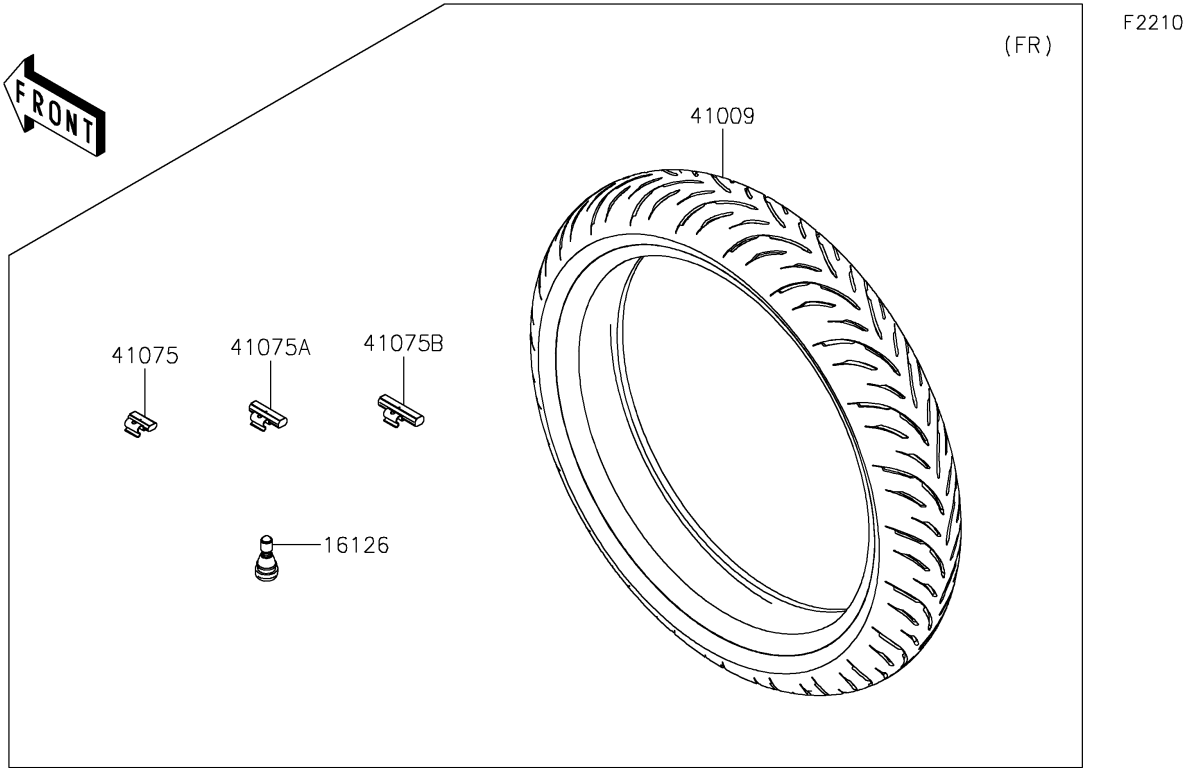

# 2021 NINJA® 400 ABS PARTS DIAGRAM

Tires

## 2021 NINJA® 400 ABS PARTS LIST

### Tires

ITEM NAME	PART NUMBER	QUANTITY
VALVE,TIRE (Ref # 16126)	16126-1140	2
TIRE,FR,110/70R17 54H,GPR-300F (Ref # 41009)	41009-0773	1
TIRE,RR,150/60R17 66H,GPR-300 (Ref # 41009A)	41009-0774	1
BALANCER-WHEEL,10G,SILVER (Ref # 41075)	41075-0007	AR
BALANCER-WHEEL,20G,SILVER (Ref # 41075A)	41075-0008	AR
BALANCER-WHEEL,30G,SILVER (Ref # 41075B)	41075-0009	AR