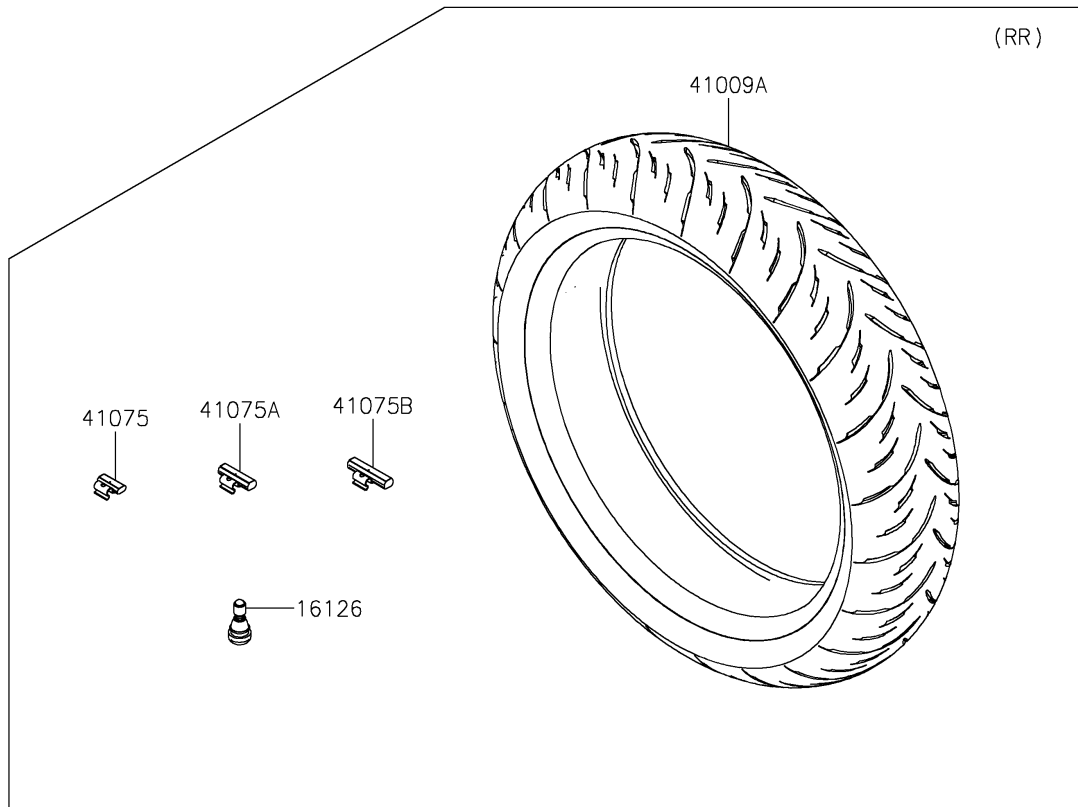

# 2021 NINJA® 400 ABS PARTS DIAGRAM

Tires

## 2021 NINJA® 400 ABS PARTS LIST

### Tires

ITEM NAME	PART NUMBER	QUANTITY
VALVE,TIRE (Ref # 16126)	16126-1140	2
TIRE,FR,110/70R17 54H,GPR-300F (Ref # 41009)	41009-0773	1
TIRE,RR,150/60R17 66H,GPR-300 (Ref # 41009A)	41009-0774	1
BALANCER-WHEEL,10G,SILVER (Ref # 41075)	41075-0007	AR
BALANCER-WHEEL,20G,SILVER (Ref # 41075A)	41075-0008	AR
BALANCER-WHEEL,30G,SILVER (Ref # 41075B)	41075-0009	AR