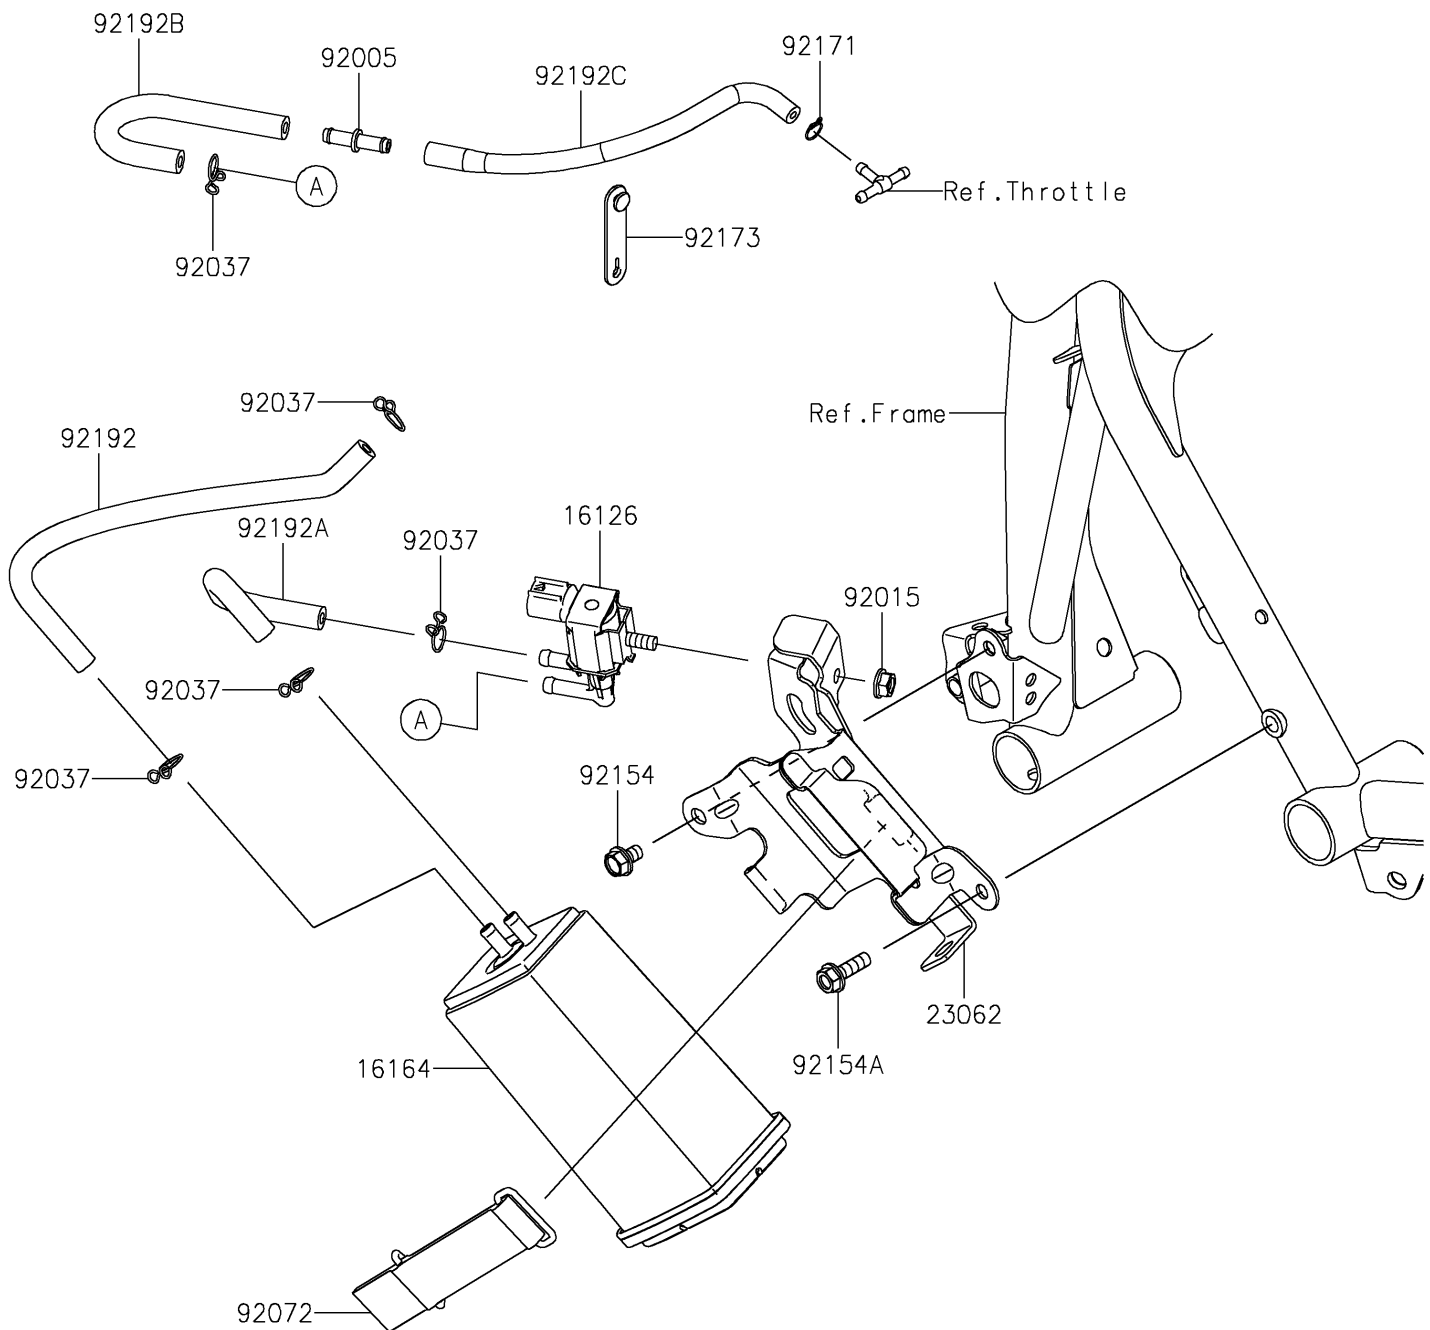

2021 NINJA® 400 ABS

PARTS DIAGRAM

Fuel Evaporative System(CA)

E1650

2021 NINJA® 400 ABS

PARTS LIST

Fuel Evaporative System(CA)

ITEM NAME	PART NUMBER	QUANTITY
VALVE,SOLENOID (Ref # 16126)	16126-0705	1
CANISTER (Ref # 16164)	16164-0012	1
BRACKET-COMP,CANISTER (Ref # 23062)	23062-0949	1
FITTING (Ref # 92005)	92005-0721	1
NUT,FLANGED,6MM (Ref # 92015)	92015-1367	1
CLAMP,TUBE (Ref # 92037)	92037-147	5
BAND,CANISTER (Ref # 92072)	92072-0815	1
BOLT,FLANGED,6X10 (Ref # 92154)	92154-2939	1
BOLT-FLANGED,6X20 (Ref # 92154A)	92154-3812	1
CLAMP (Ref # 92171)	92171-0573	1
CLAMP,RUBBER PLATE (Ref # 92173)	92173-1229	1
TUBE,FUEL TANK-CANISTER (Ref # 92192)	92192-1806	1
TUBE,CANISTER-VALVE SOLENOID (Ref # 92192A)	92192-1807	1
TUBE,SOLENOID VALVE-FITTING (Ref # 92192B)	92192-1808	1
TUBE,FITTING-THROTTLE BODY (Ref # 92192C)	92192-1920	1