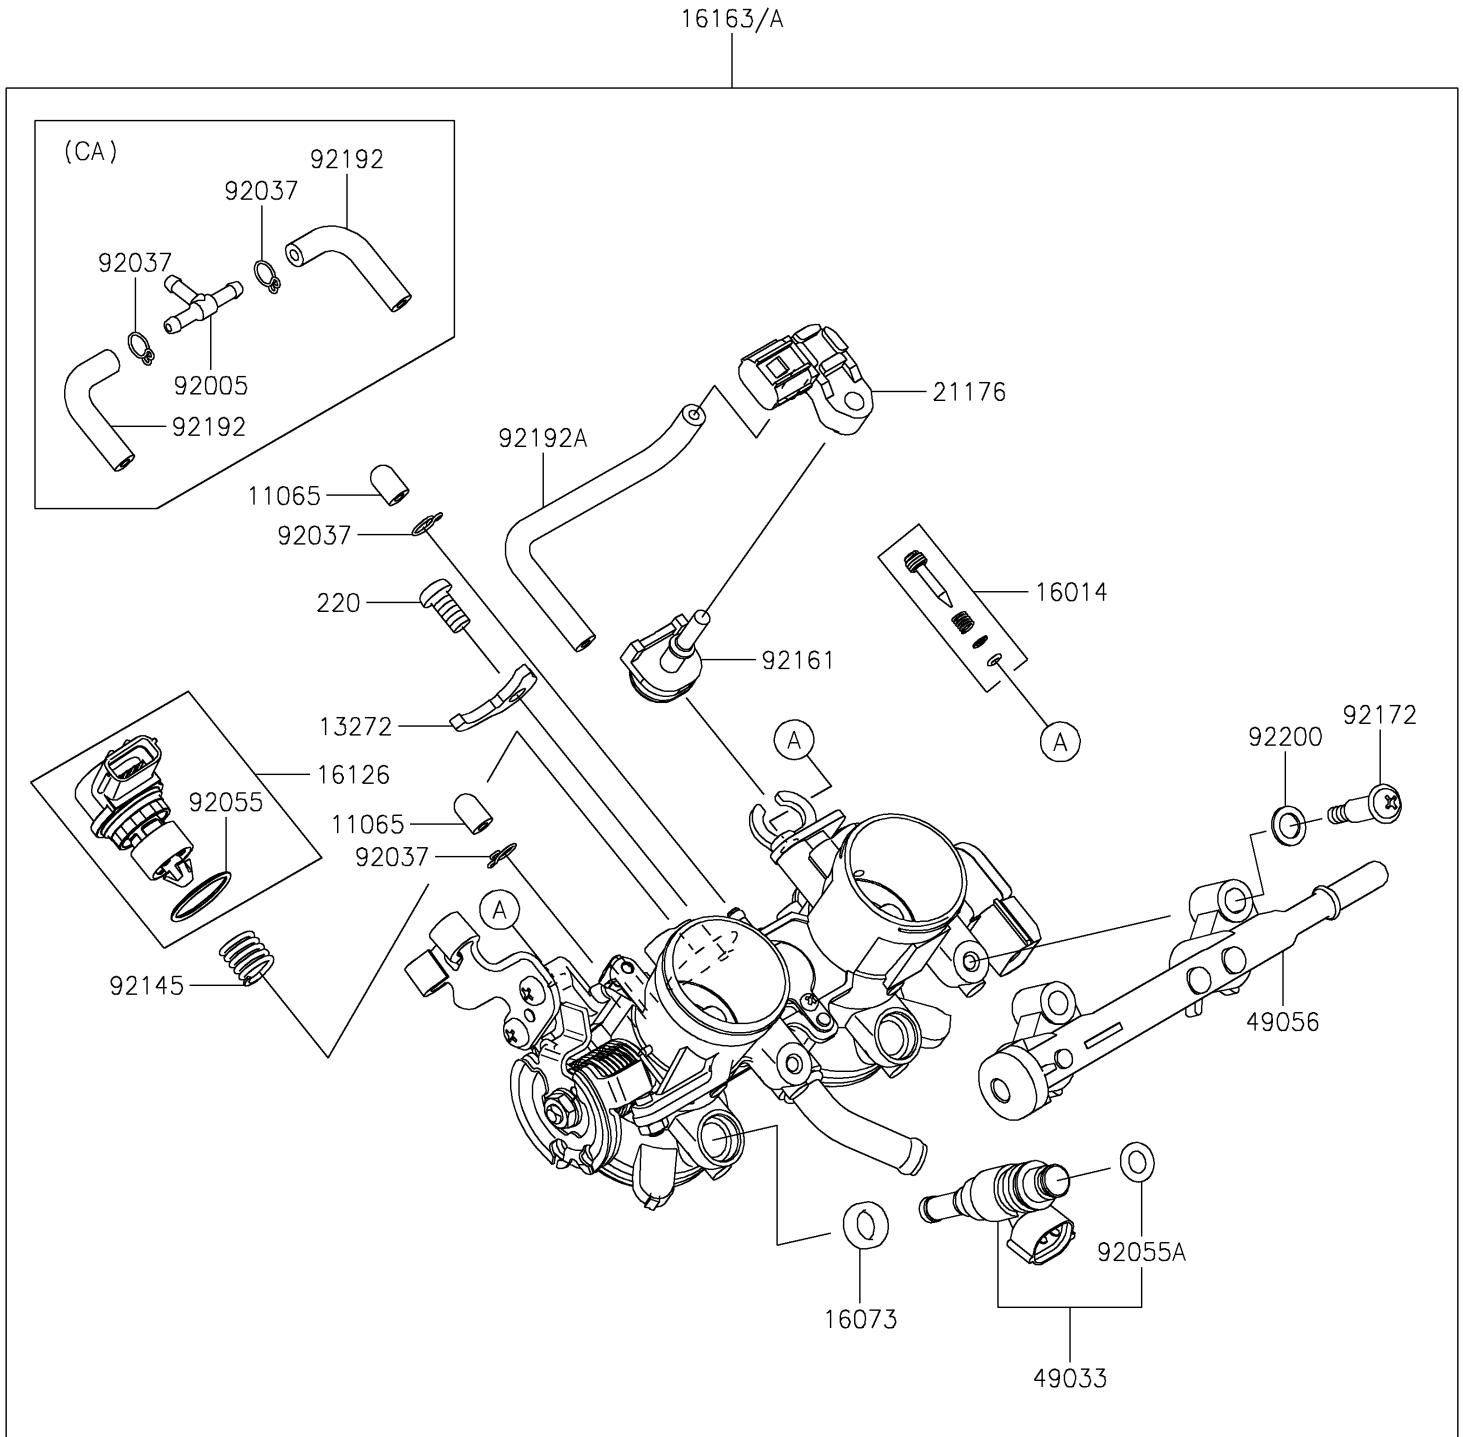

2021 NINJA® 400 ABS PARTS DIAGRAM

Throttle

E1510

2021 NINJA® 400 ABS PARTS LIST

Throttle

ITEM NAME	PART NUMBER	QUANTITY
CAP (Ref # 11065)	11065-0072	2
PLATE (Ref # 13272)	13272-2558	1
SCREW-PILOT AIR (Ref # 16014)	16014-0022	2
INSULATOR (Ref # 16073)	16073-0866	2
VALVE,ISC (Ref # 16126)	16126-0748	1
THROTTLE-ASSY (Ref # 16163)	16163-0922	1
THROTTLE-ASSY (Ref # 16163A)	16163-0927	1
SENSOR,PRESSURE (Ref # 21176)	21176-0111	1
NOZZLE-INJECTION (Ref # 49033)	49033-0047	2
PIPE-INJECTION (Ref # 49056)	49056-0050	1
FITTING (Ref # 92005)	92005-1380	1
CLAMP,TUBE (Ref # 92037)	92037-1124	4
RING-O (Ref # 92055)	92055-0907	1
RING-O,REGULATOR-FUEL (Ref # 92055A)	92055-2187	2
SPRING (Ref # 92145)	92145-1826	1
DAMPER (Ref # 92161)	92161-0673	1
SCREW (Ref # 92172)	92172-1257	2
TUBE,3.5X7.5X55 (Ref # 92192)	92192-1349	2
TUBE (Ref # 92192A)	92192-1906	1
WASHER (Ref # 92200)	92200-3807	2
SCREW-PAN-CROS,6X12 (Ref # 220)	220AA0612	1
CLAMP,TUBE (Ref # 92037)	92037-1124	2