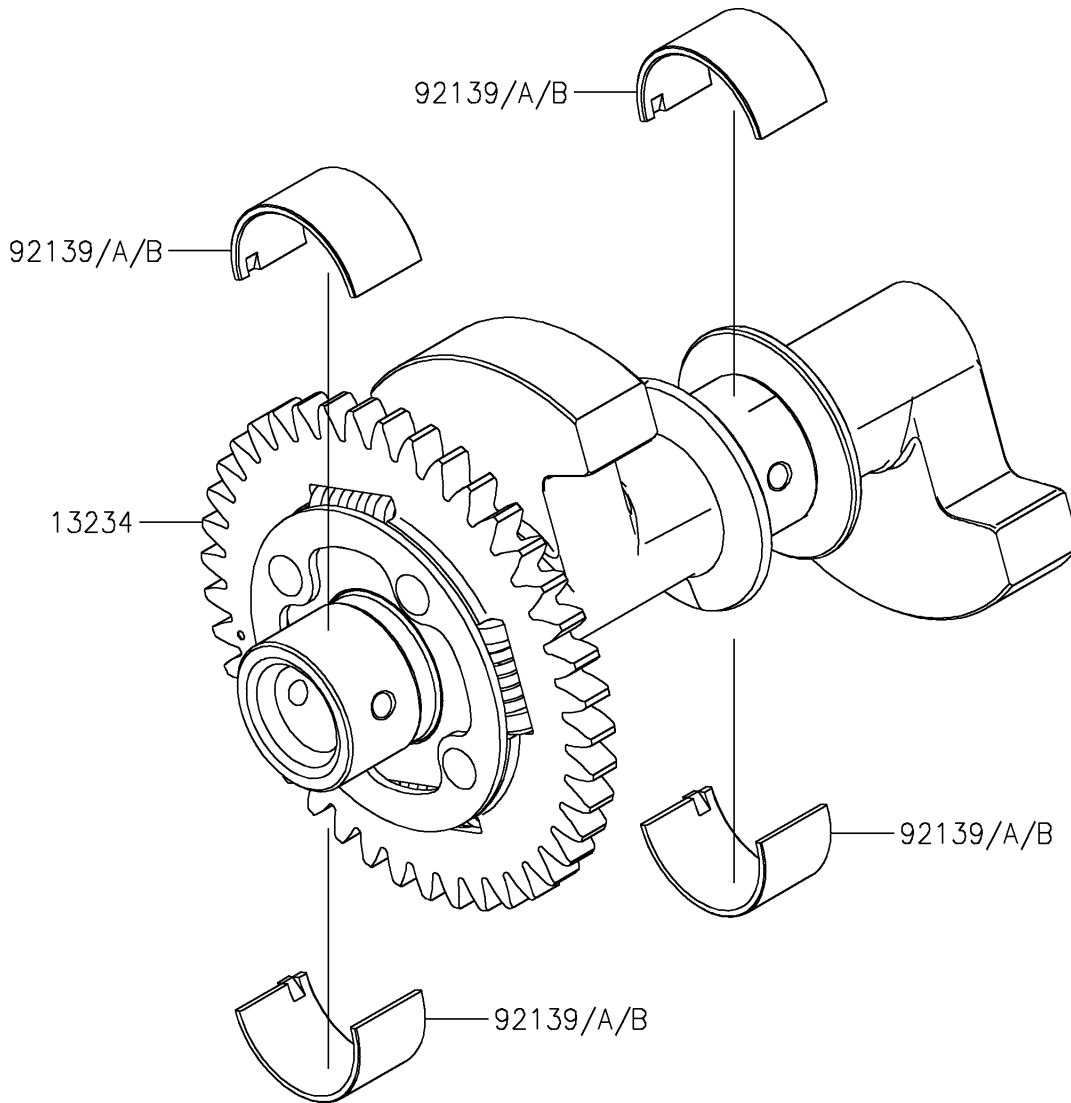

2021 NINJA® 400 ABS PARTS DIAGRAM

Balancer

E1323

2021 NINJA® 400 ABS PARTS LIST

Balancer

ITEM NAME	PART NUMBER	QUANTITY
SHAFT-COMP,BALANCER (Ref # 13234)	13234-0607	1
BUSHING,BALANCER,BLUE (Ref # 92139)	92139-0883	AR
BUSHING,BALANCER,BLACK (Ref # 92139A)	92139-0884	4
BUSHING,BALANCER,BROWN (Ref # 92139B)	92139-0885	AR