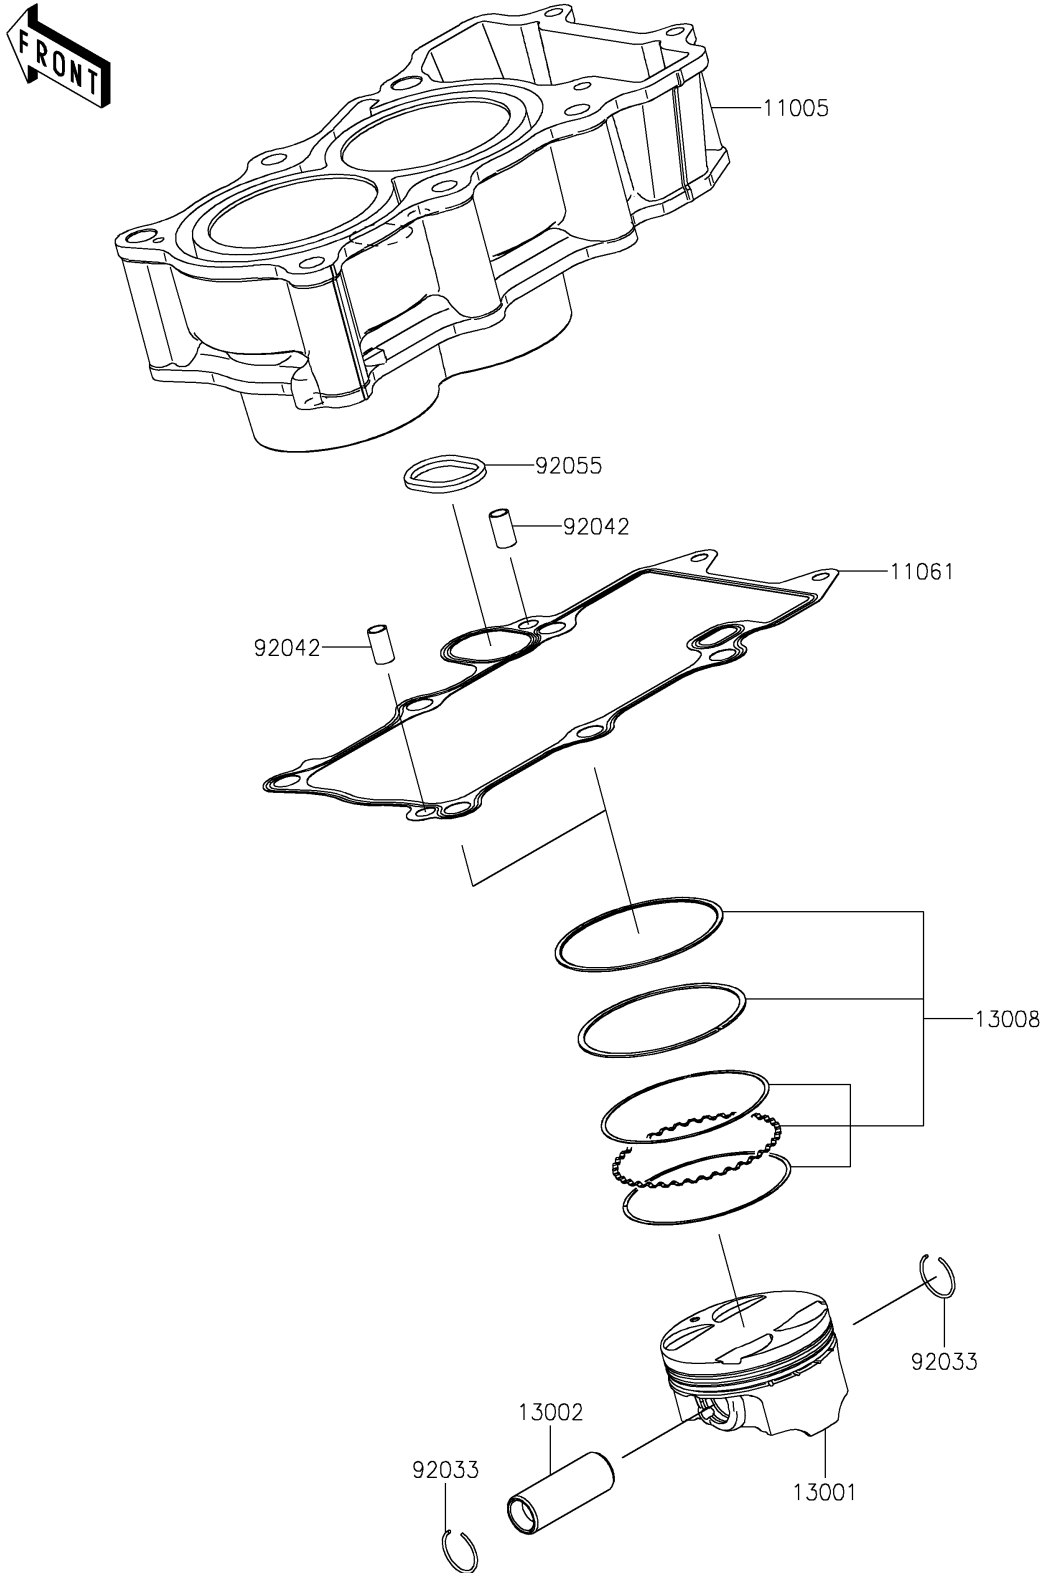

2021 NINJA® 400 PARTS DIAGRAM

Cylinder/Piston(s)

E1120

2021 NINJA® 400 PARTS LIST

Cylinder/Piston(s)

ITEM NAME	PART NUMBER	QUANTITY
CYLINDER-ENGINE (Ref # 11005)	11005-0668	1
GASKET,CYLINDER BASE (Ref # 11061)	11061-1247	1
PISTON-ENGINE (Ref # 13001)	13001-0790	2
PIN-PISTON (Ref # 13002)	13002-0050	2
RING-SET-PISTON (Ref # 13008)	13008-0576	2
RING-SNAP (Ref # 92033)	92033-1054	4
PIN,DOWEL,6.3X8X14 (Ref # 92042)	92042-007	2
RING-O (Ref # 92055)	92055-0888	1