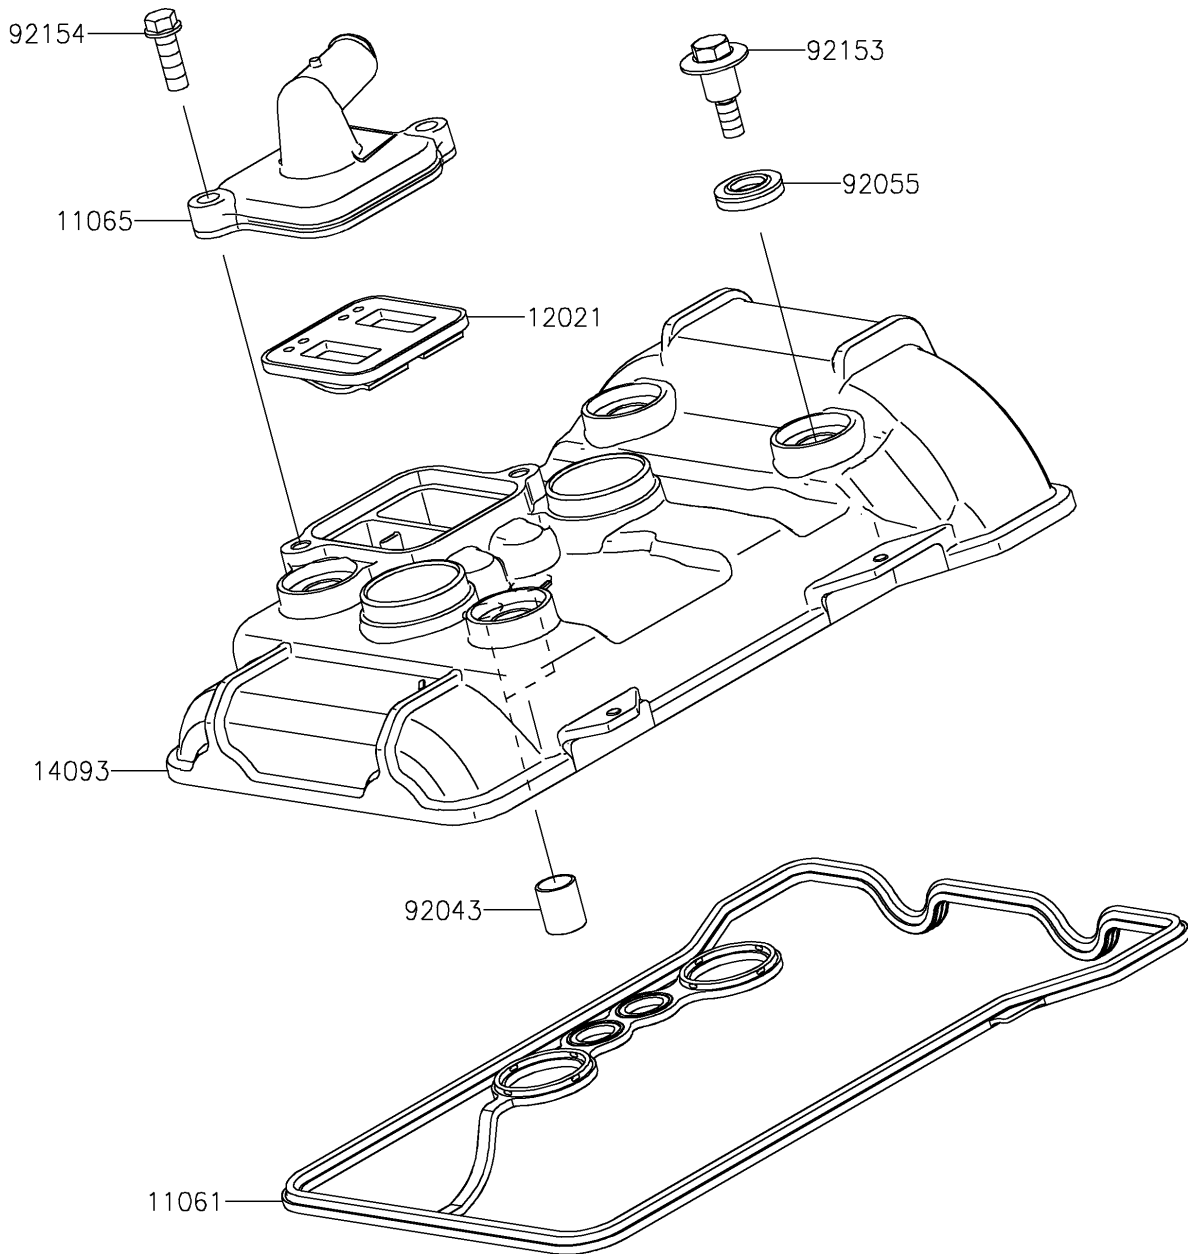

2021 NINJA® 400 ABS PARTS DIAGRAM

Cylinder Head Cover

E1112

2021 NINJA[®] 400 ABS PARTS LIST

Cylinder Head Cover

ITEM NAME	PART NUMBER	QUANTITY
GASKET,CYLINDER HEAD COVER (Ref # 11061)	11061-1337	1
CAP,HEAD (Ref # 11065)	11065-1311	1
VALVE-ASSY-REED (Ref # 12021)	12021-0708	1
COVER,CYLINDER HEAD (Ref # 14093)	14093-0818	1
PIN,10.1X12X14 (Ref # 92043)	92043-4009	2
RING-O (Ref # 92055)	92055-0143	4
BOLT,HEAD COVER (Ref # 92153)	92153-0793	4
BOLT,FLANGED,6X18 (Ref # 92154)	92154-1775	2