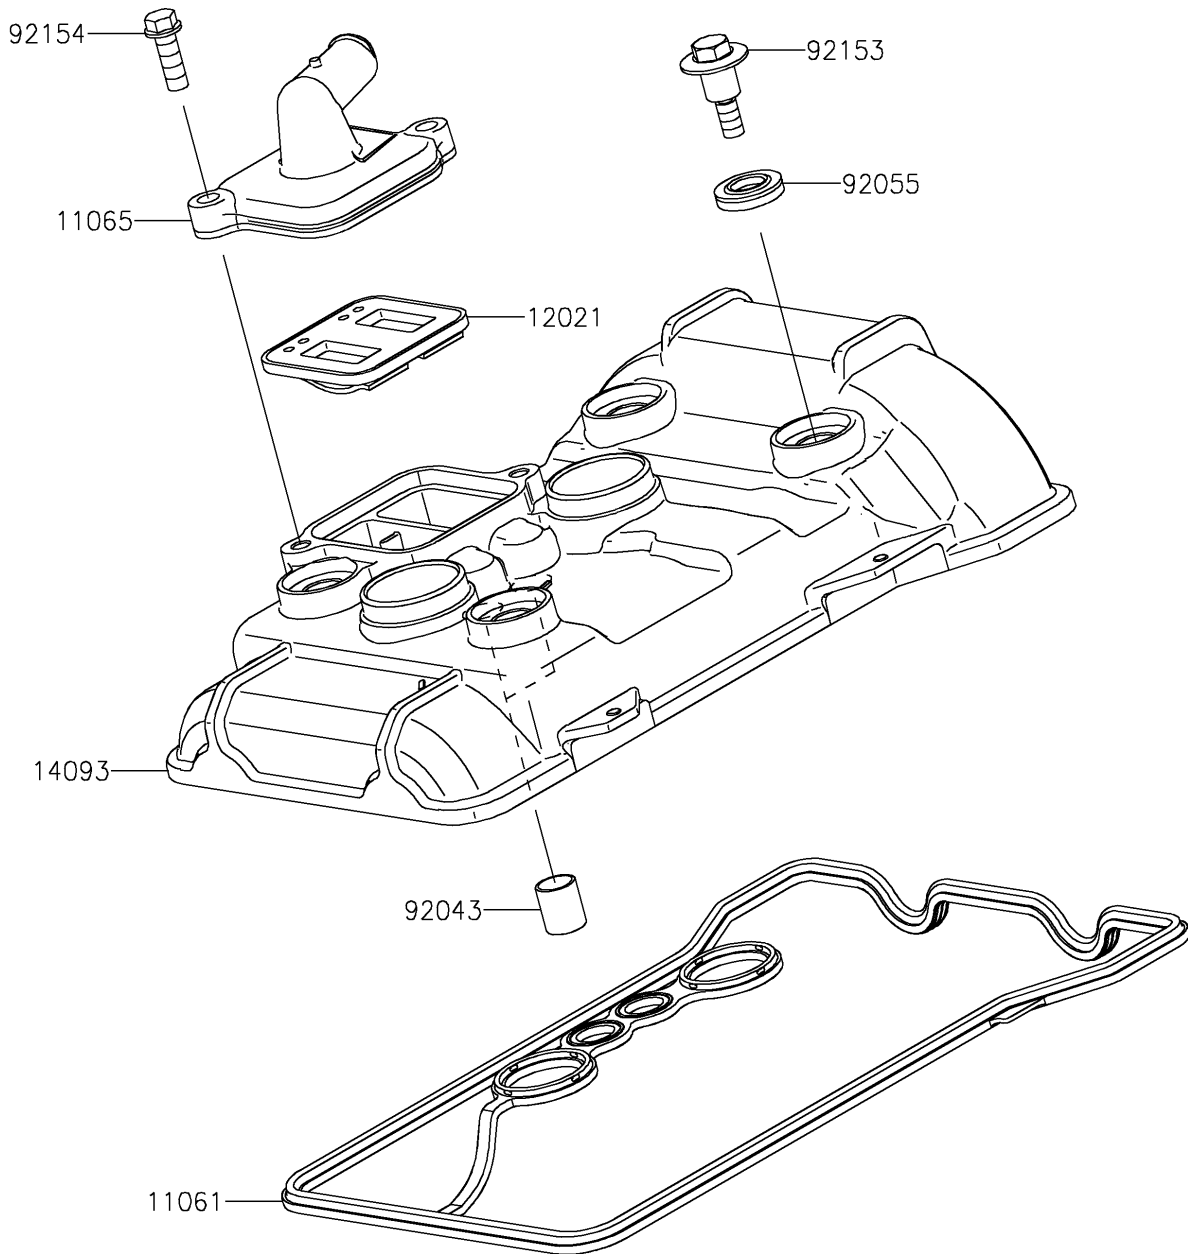

2021 NINJA® 400 ABS PARTS DIAGRAM

Cylinder Head Cover

E1112

2021 NINJA® 400 ABS PARTS LIST

Cylinder Head Cover

ITEM NAME	PART NUMBER	QUANTITY
GASKET,CYLINDER HEAD COVER (Ref # 11061)	11061-1337	1
CAP,HEAD (Ref # 11065)	11065-1311	1
VALVE-ASSY-REED (Ref # 12021)	12021-0708	1
COVER,CYLINDER HEAD (Ref # 14093)	14093-0818	1
PIN,10.1X12X14 (Ref # 92043)	92043-4009	2
RING-O (Ref # 92055)	92055-0143	4
BOLT,HEAD COVER (Ref # 92153)	92153-0793	4
BOLT,FLANGED,6X18 (Ref # 92154)	92154-1775	2