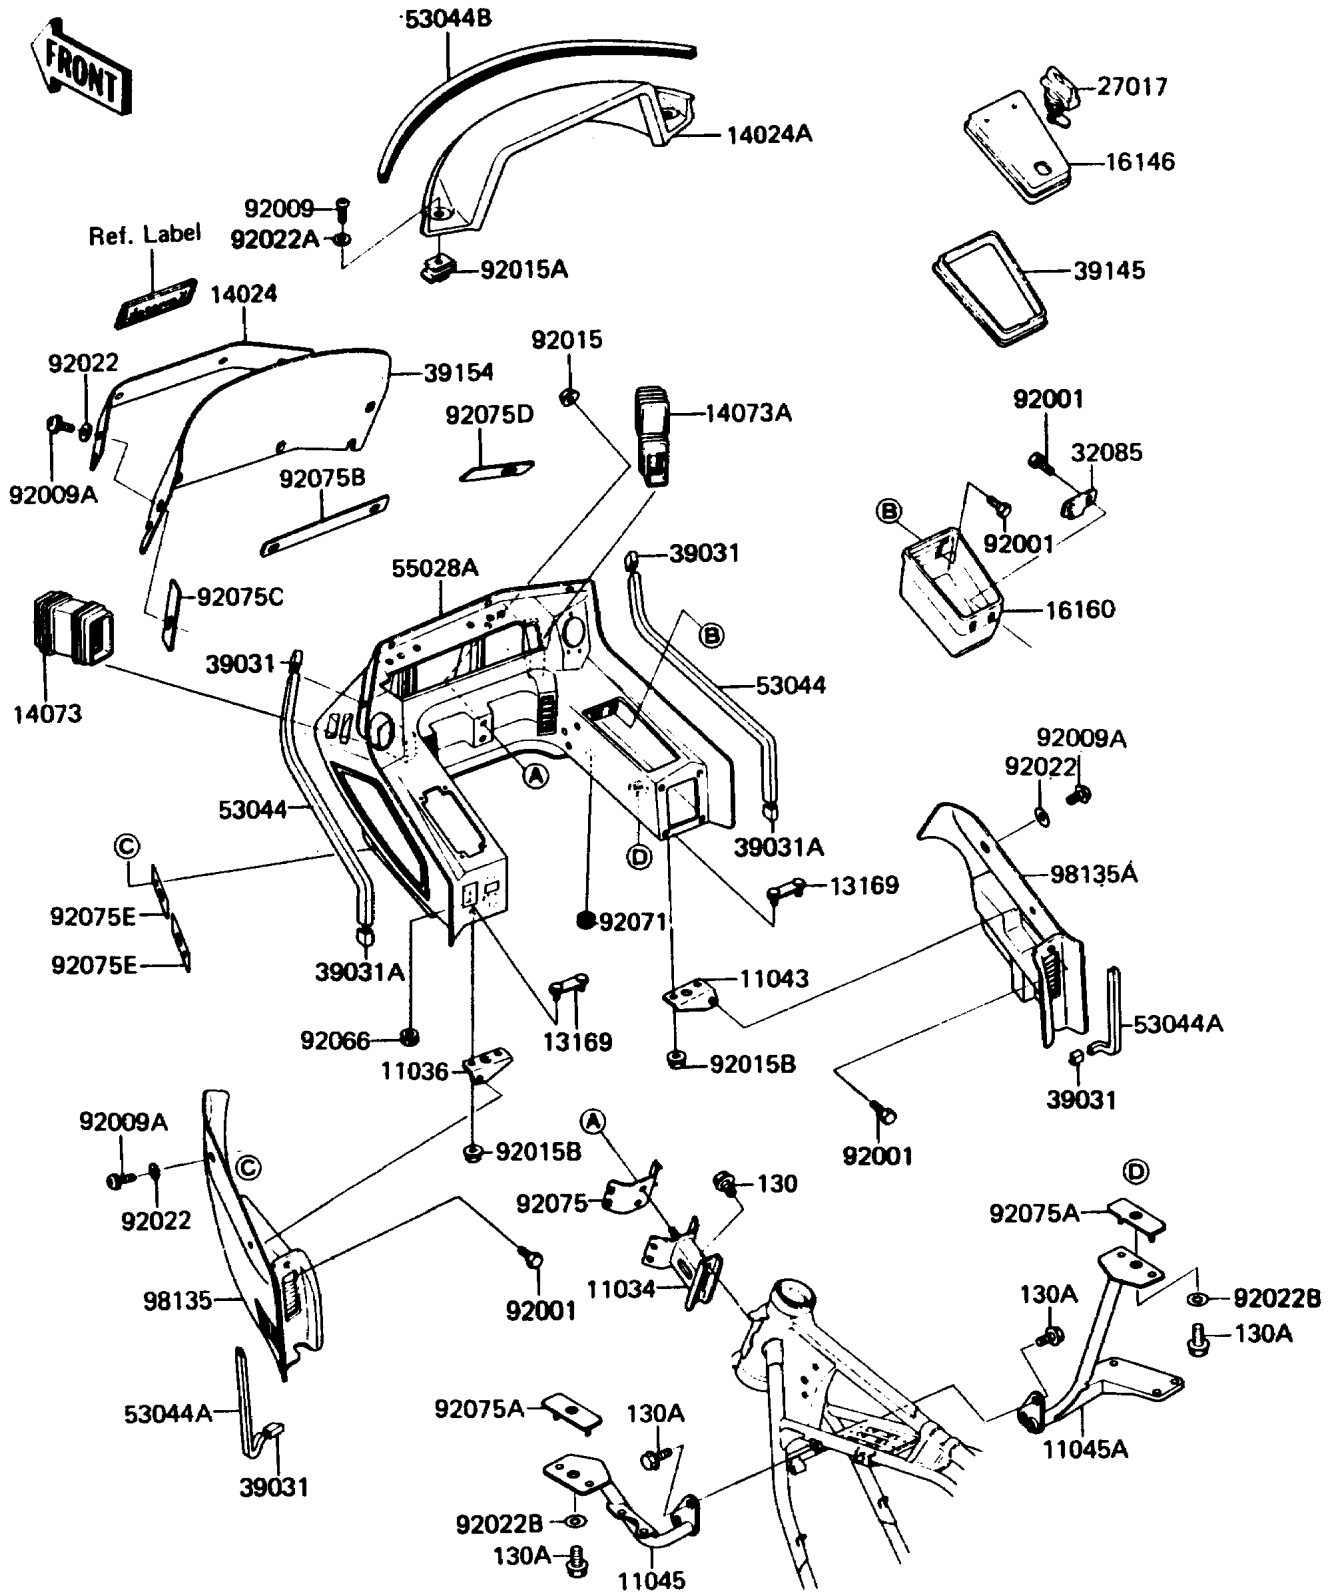

1987 Voyager PARTS DIAGRAM

Cowling

F2871-0086