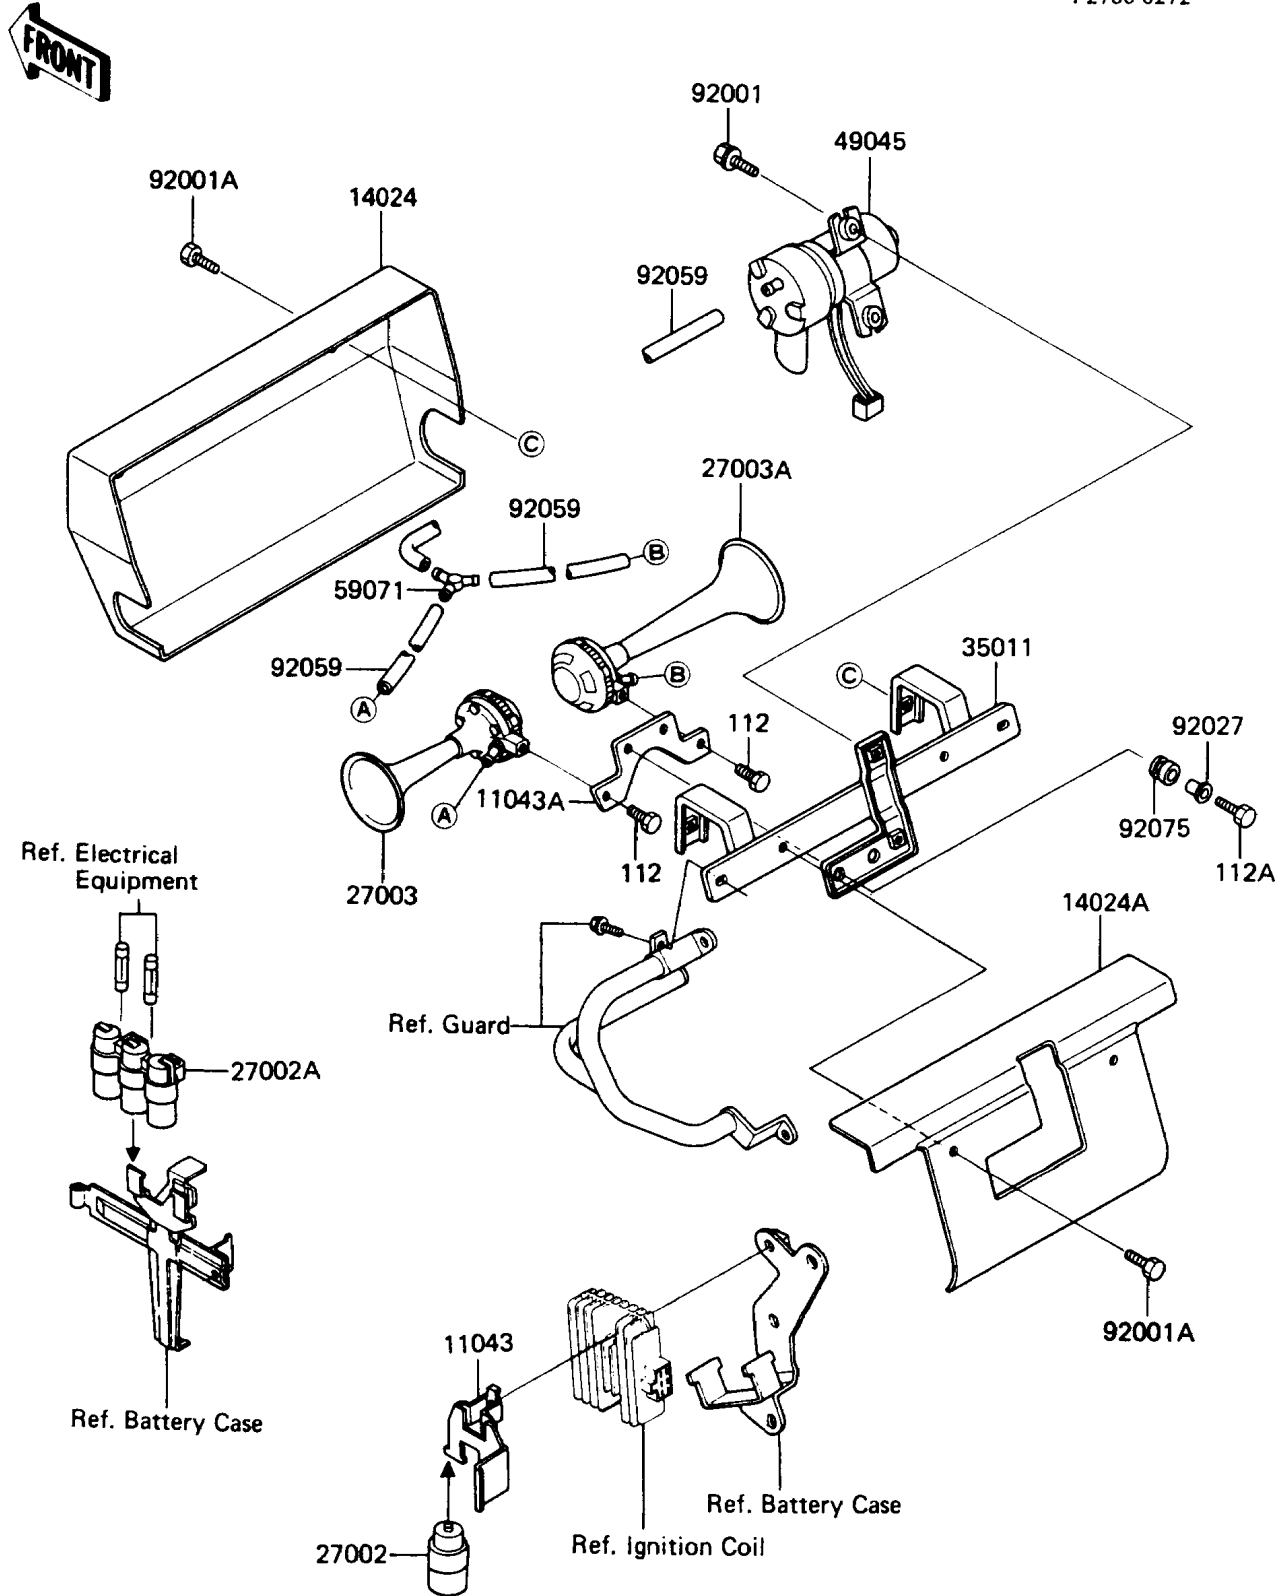

1987 Voyager PARTS DIAGRAM

Chassis Electrical Equipment

F2760-0272

1987 Voyager PARTS LIST

Chassis Electrical Equipment

ITEM NAME	PART NUMBER	QUANTITY
BRACKET-B,FAN RELAY (Ref # 11043)	11043-1319	1
BRACKET-B,AIR HORN (Ref # 11043A)	11043-1327	1
COVER,AIR HORN,FR (Ref # 14024)	14025-1785	1
COVER,AIR HORN,RR (Ref # 14024A)	14025-1786	1
RELAY-ASSY (Ref # 27002)	27002-1051	1
RELAY-ASSY (Ref # 27002A)	27002-1052	1
HORN,AIR,HIGH (Ref # 27003)	27003-1202	1
HORN,AIR,LOW (Ref # 27003A)	27003-1203	1
STAY,AIR HORN (Ref # 35011)	35011-1205	1
PUMP-ASSY-AIR,HORN (Ref # 49045)	49045-1051	1
JOINT,HORN (Ref # 59071)	59071-1101	1
BOLT,6X20 (Ref # 92001)	92001-1460	1
BOLT,6X20 (Ref # 92001A)	92001-1826	1
COLLAR,L=11.1 (Ref # 92027)	92027-194	1
TUBE,AIR HORN (Ref # 92059)	92059-1354	1
DAMPER (Ref # 92075)	92075-277	1
BOLT-UPSET (Ref # 112)	112B0610	1
BOLT-UPSET (Ref # 112A)	112B0620	1