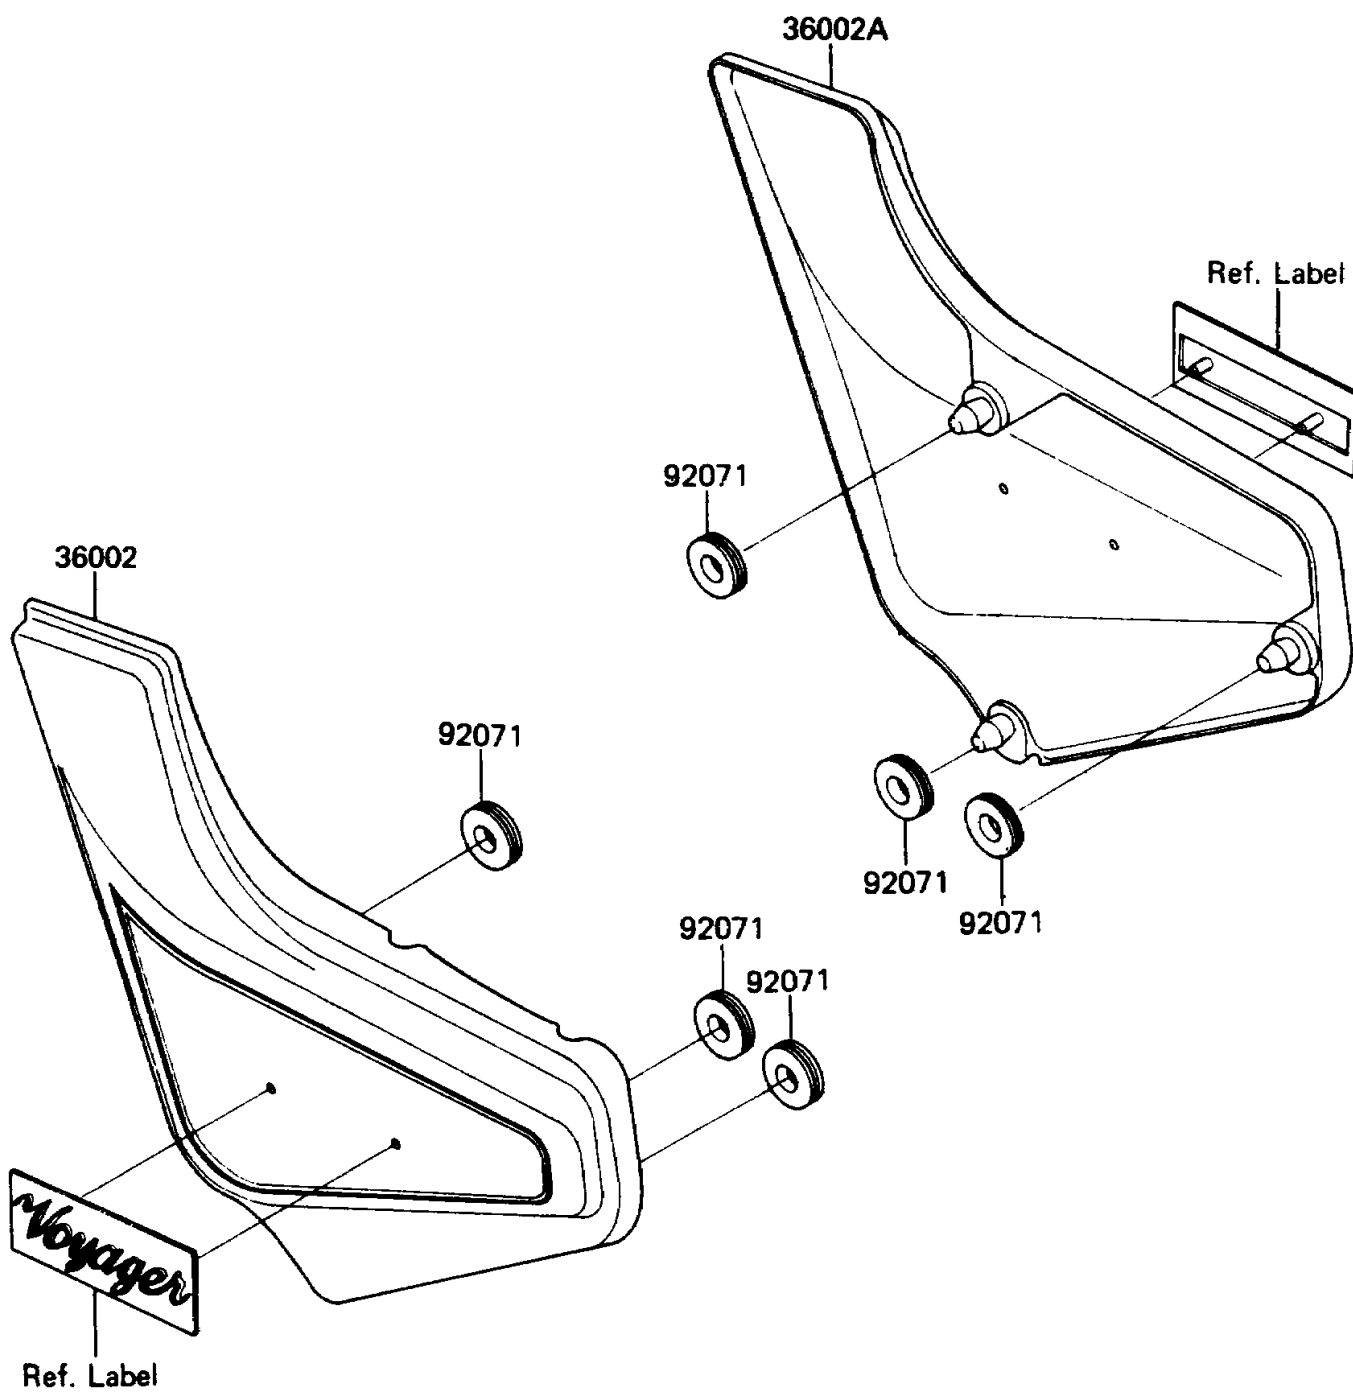

1987 Voyager PARTS DIAGRAM

Side Covers

F2610-0226

1987 Voyager PARTS LIST

Side Covers

ITEM NAME	PART NUMBER	QUANTITY
COVER-SIDE,LH,L.V.RED (Ref # 36002)	36002-5153-P5	1
COVER-SIDE,RH,L.V.RED (Ref # 36002A)	36002-5154-P5	1
GROMMET (Ref # 92071)	92071-056	1