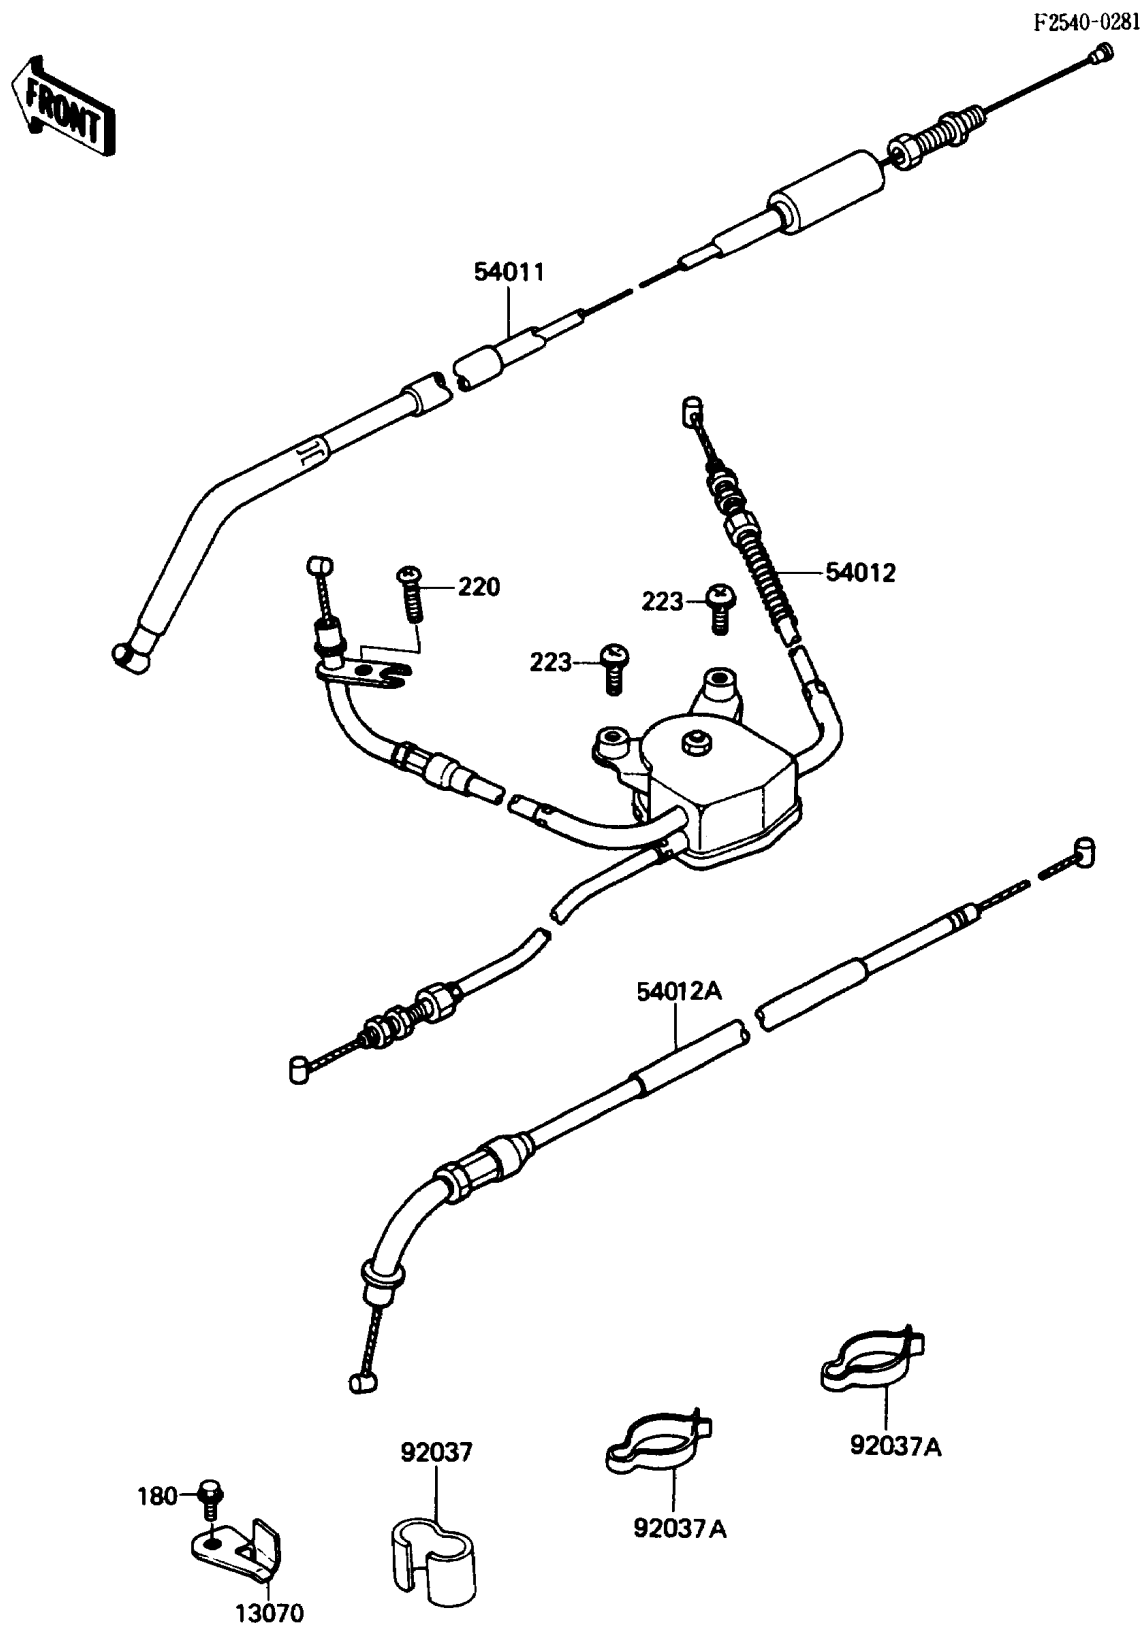

## 1987 Voyager PARTS DIAGRAM

Cables

## 1987 Voyager PARTS LIST

### Cables

ITEM NAME	PART NUMBER	QUANTITY
GUIDE,CLUTCH CABLE (Ref # 13070)	13070-1013	1
CABLE-CLUTCH (Ref # 54011)	54011-1168	1
CABLE-THROTTLE,OPENING (Ref # 54012)	54012-1345	1
CABLE-THROTTLE,CLOSING (Ref # 54012A)	54012-1346	1
CLAMP,CABLE (Ref # 92037)	92037-017	1
CLAMP,CABLE (Ref # 92037A)	92037-093	1
BOLT-UPSET-WS,6X12 (Ref # 180)	180B0612	1
SCREW-PAN-CROS (Ref # 220)	220C0514	1
SCREW-PAN-WS-CROS (Ref # 223)	223B0612	1