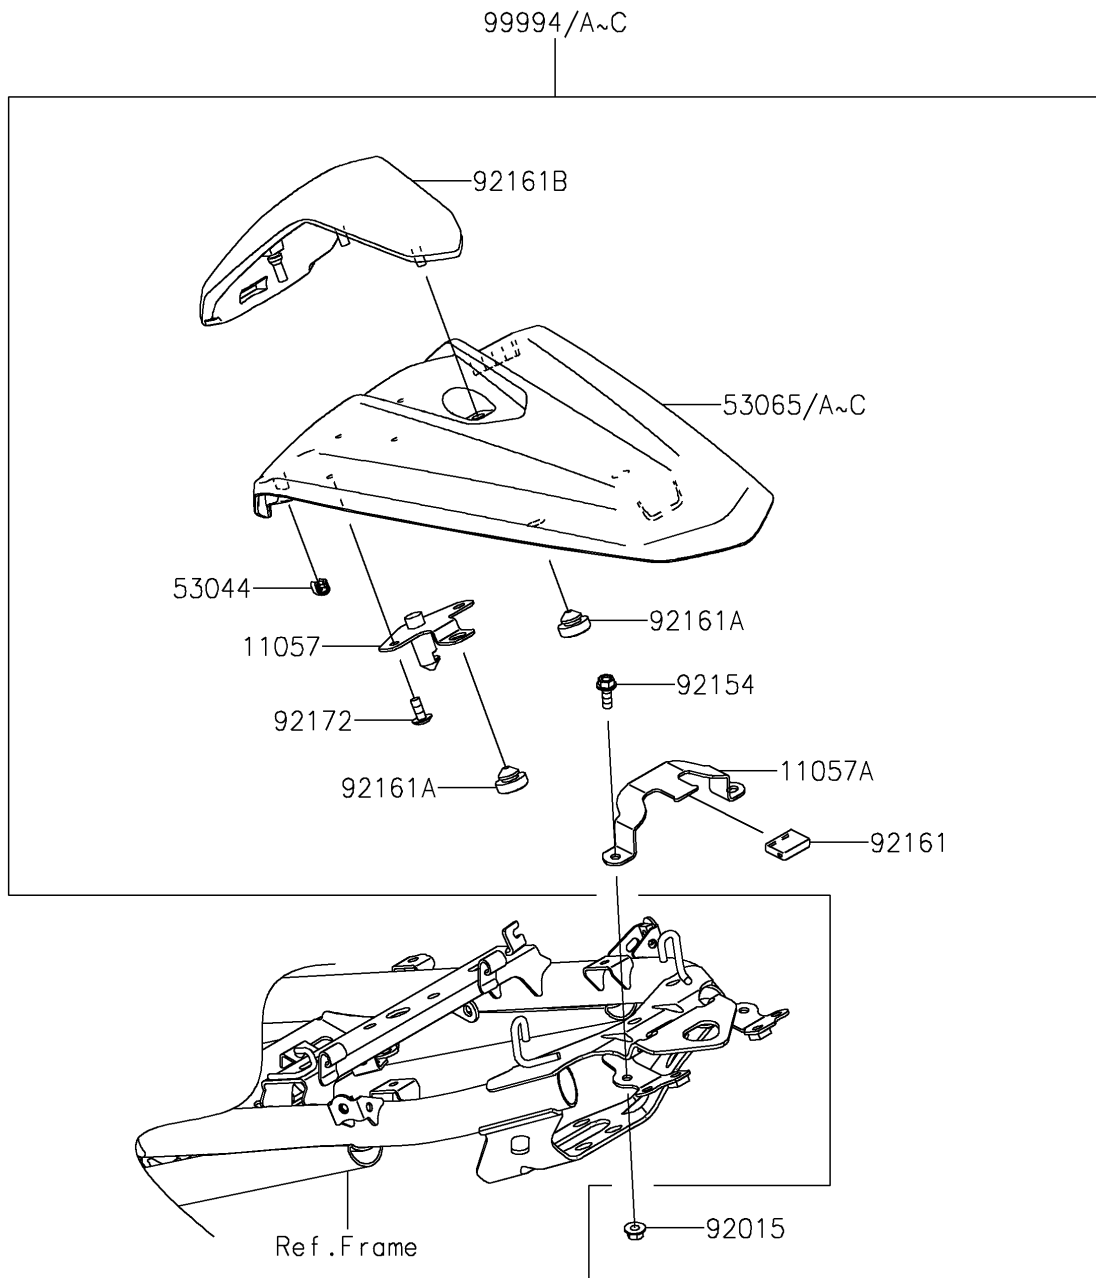

# 2018 NINJA® 400 PARTS DIAGRAM

Accessory(Single Seat Cover)

F2910

## 2018 NINJA® 400 PARTS LIST

Accessory(Single Seat Cover)

ITEM NAME	PART NUMBER	QUANTITY
COVER SEAT,P.RED (Ref # 53065)	53065-0044-234	1
COVER SEAT,C.P.BLUE (Ref # 53065B)	53065-0044-723	1
KIT,SINGLE SEAT COVER,P.RED (Ref # 99994)	99994-1038-234	1
KIT,SINGLE SEAT COVER,C.P.BLUE (Ref # 99994B)	99994-1038-723	1