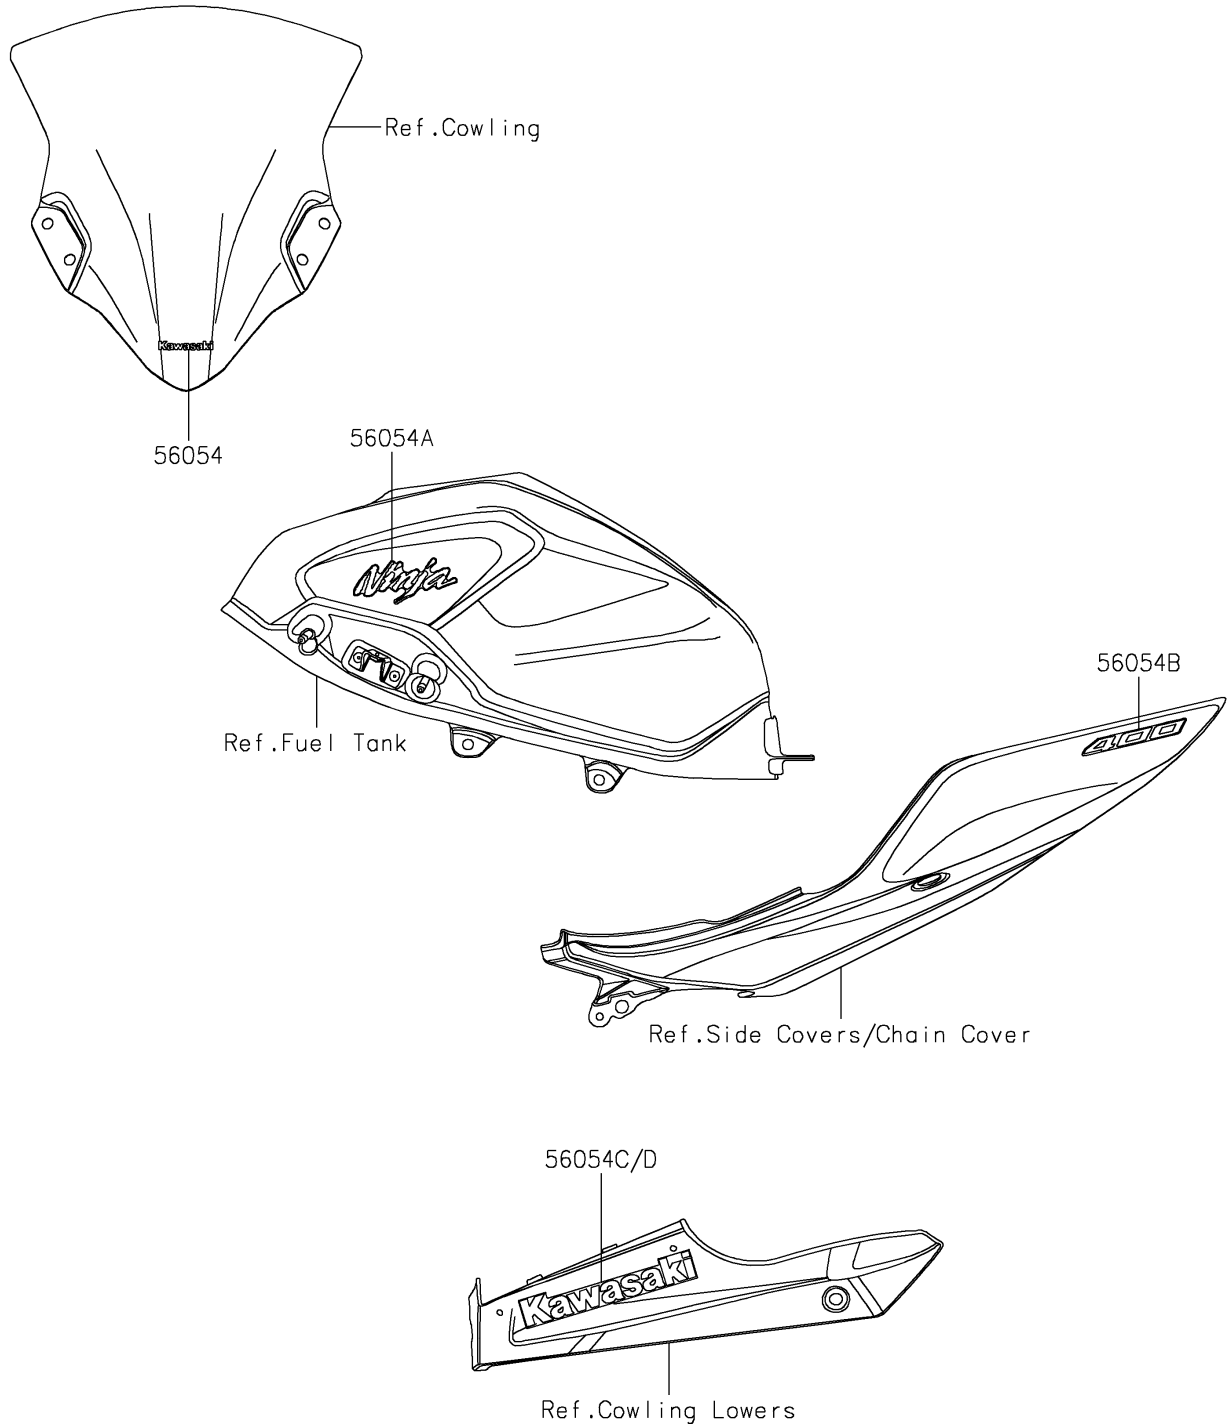

2018 NINJA® 400 PARTS DIAGRAM

Decals(Black)(HJF)

F2861A

2018 NINJA® 400 PARTS LIST

Decals(Black)(HJF)

ITEM NAME	PART NUMBER	QUANTITY
MARK,WINDSHIELD,KAWASAKI (Ref # 56054)	56054-2261	1
MARK,FUEL TANK,NINJA (Ref # 56054A)	56054-2391	2
MARK,TAIL COVER,400 (Ref # 56054B)	56054-2392	2
MARK,LWR COWL.,LH,KAWASAKI (Ref # 56054C)	56054-2393	1
MARK,LWR COWL.,RH,KAWASAKI (Ref # 56054D)	56054-2394	1