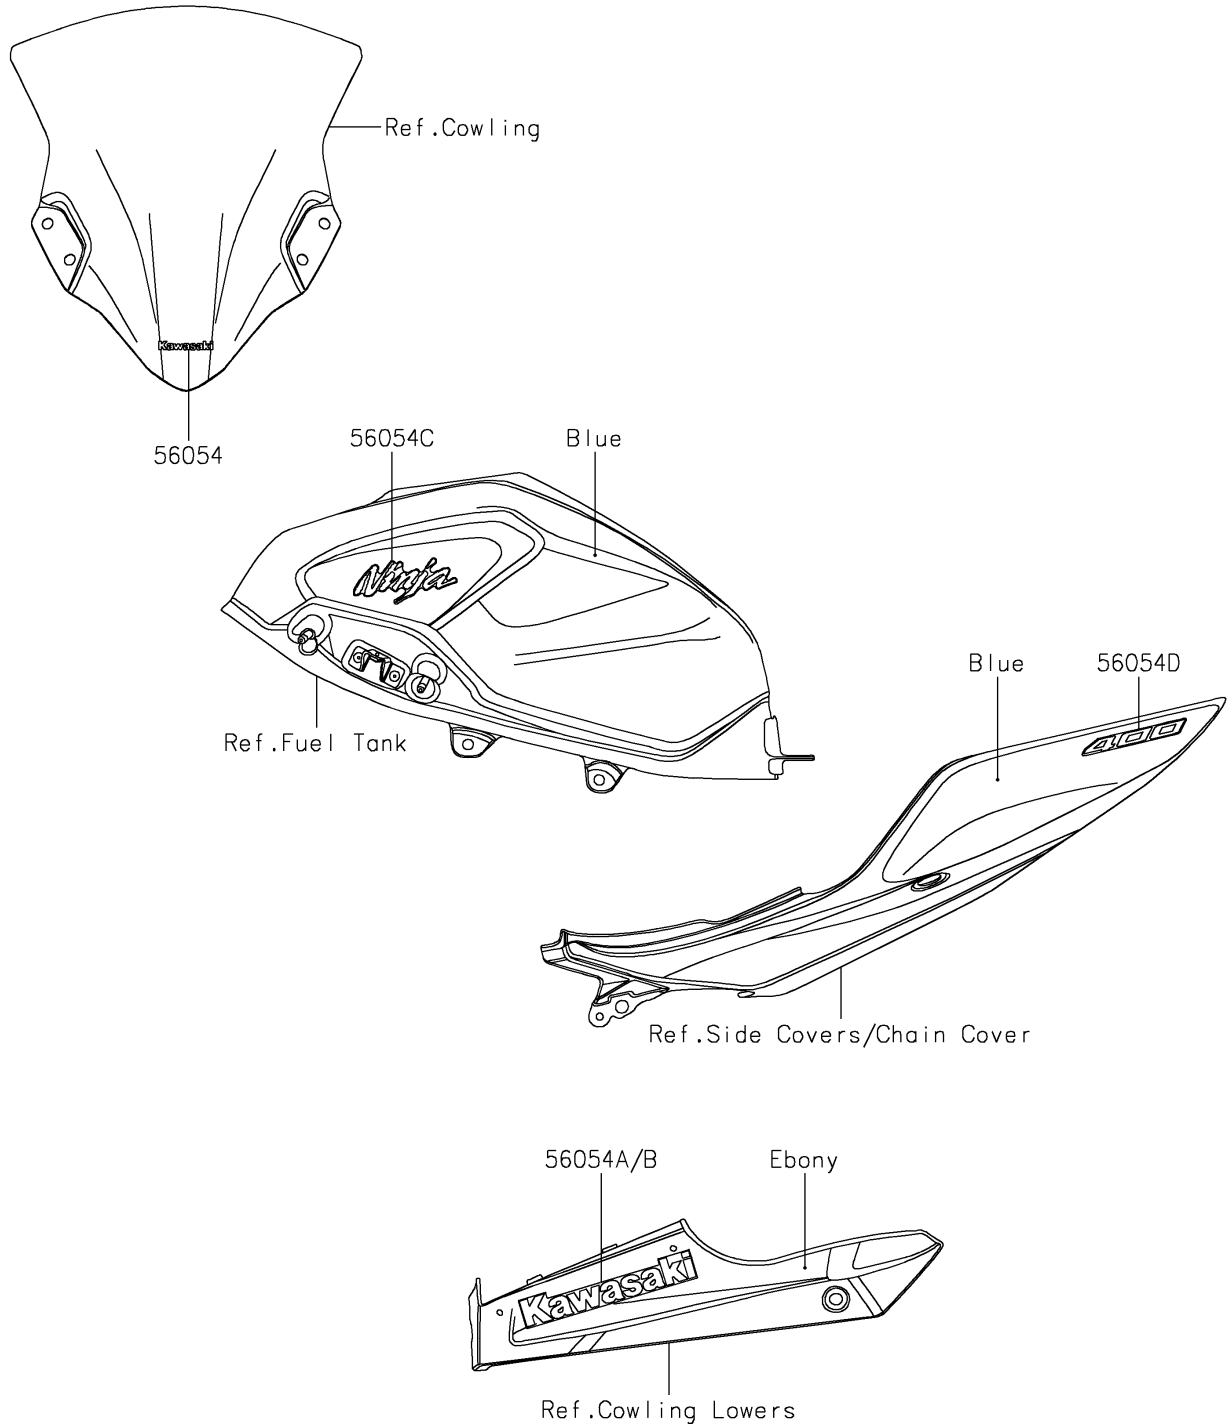

2018 NINJA® 400 PARTS DIAGRAM

Decals(Blue)(HJF)

F2861

2018 NINJA® 400 PARTS LIST

Decals(Blue)(HJF)

ITEM NAME	PART NUMBER	QUANTITY
MARK,WINDSHIELD,KAWASAKI (Ref # 56054)	56054-2261	1
MARK,LWR COWL.,LH,KAWASAKI (Ref # 56054A)	56054-2389	1
MARK,LWR COWL.,RH,KAWASAKI (Ref # 56054B)	56054-2390	1
MARK,FUEL TANK,NINJA (Ref # 56054C)	56054-2400	2
MARK,TAIL COVER,400 (Ref # 56054D)	56054-2417	2