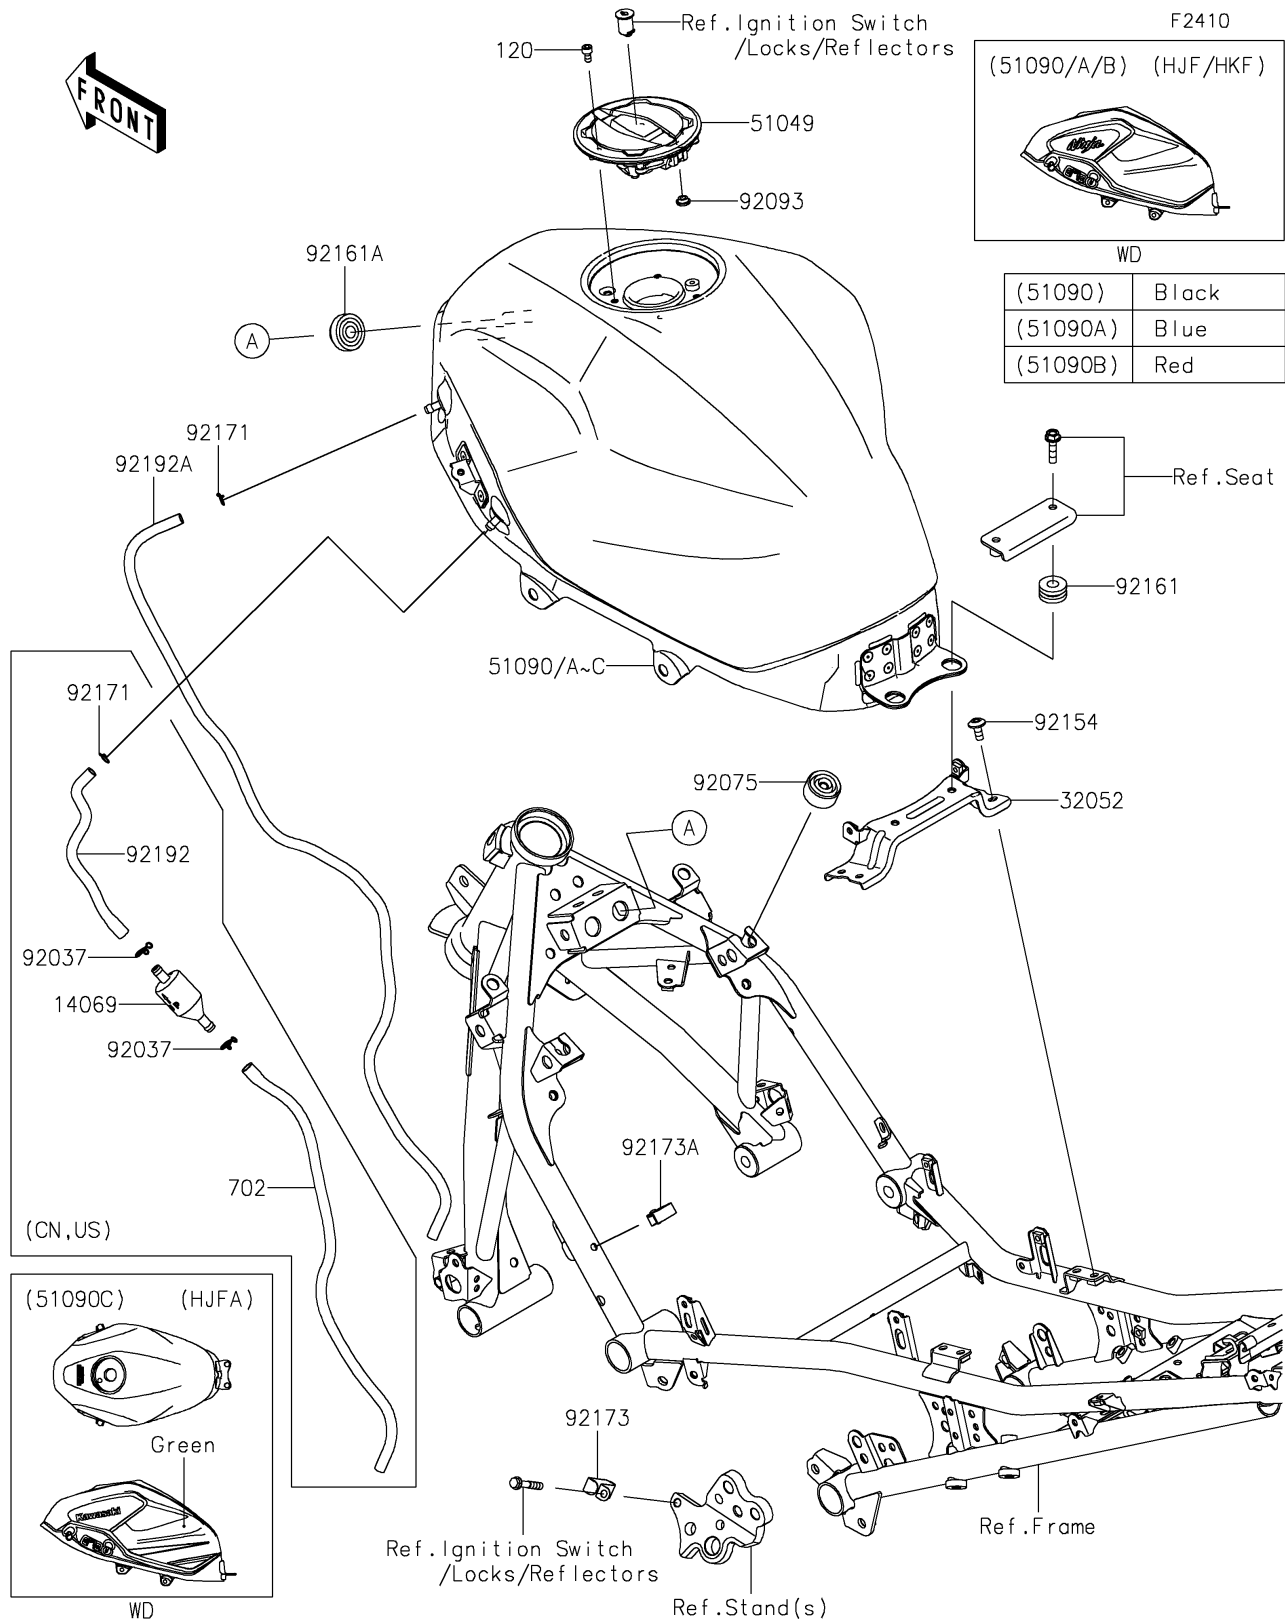

# 2019 Ninja® 400 PARTS DIAGRAM

## Fuel Tank

## 2019 Ninja® 400 PARTS LIST

### Fuel Tank

ITEM NAME	PART NUMBER	QUANTITY
BREATHER,FUEL TANK (Ref # 14069)	14069-1004	1
TANK-COMP-FUEL,L.GREEN (Ref # 51090C)	51090-5236-777	1
CLAMP,TUBE (Ref # 92037)	92037-147	2
CLAMP,8X0.7 (Ref # 92171)	92171-1973	2
TUBE,6X9X200 (Ref # 92192)	92192-1824	1
TUBE-RUBBER,6X9X450 (Ref # 702)	702A06450	1