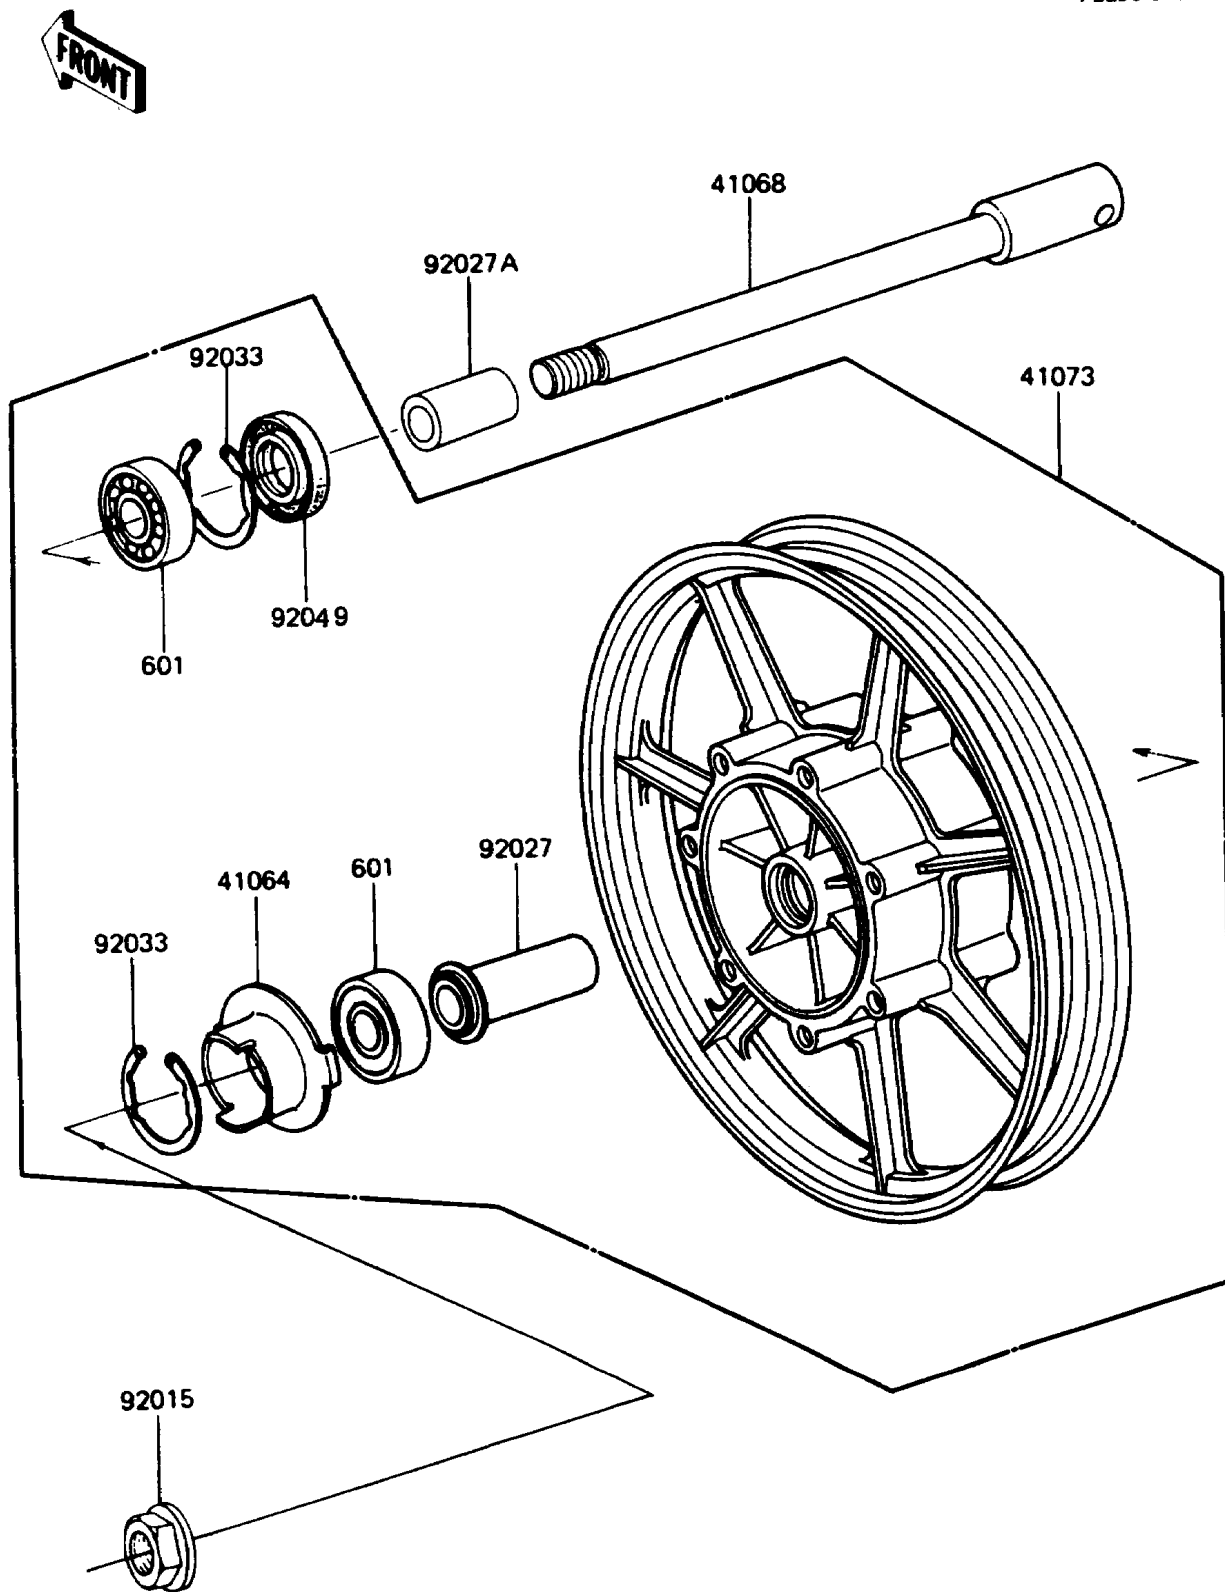

1987 Voyager PARTS DIAGRAM

Front Wheel

F2230-0104

1987 Voyager PARTS LIST

Front Wheel

ITEM NAME	PART NUMBER	QUANTITY
RECEIVER-SPEEDOMETER (Ref # 41064)	41064-1052	1
AXLE,FR (Ref # 41068)	41068-1123	1
WHEEL-ASSY,FR,SOLID,NO2 GOLD (Ref # 41073)	41073-1210-F6	1
NUT,16MM (Ref # 92015)	92015-1041	1
COLLAR,FRONT AXLE,L=72 (Ref # 92027)	92027-1696	1
COLLAR,17X28X30 (Ref # 92027A)	92027-1697	1
RING-SNAP,47MM (Ref # 92033)	92033-1042	1
SEAL-OIL,BJN28475 (Ref # 92049)	92049-1056	1
BEARING-BALL (Ref # 601)	601B6303U	1